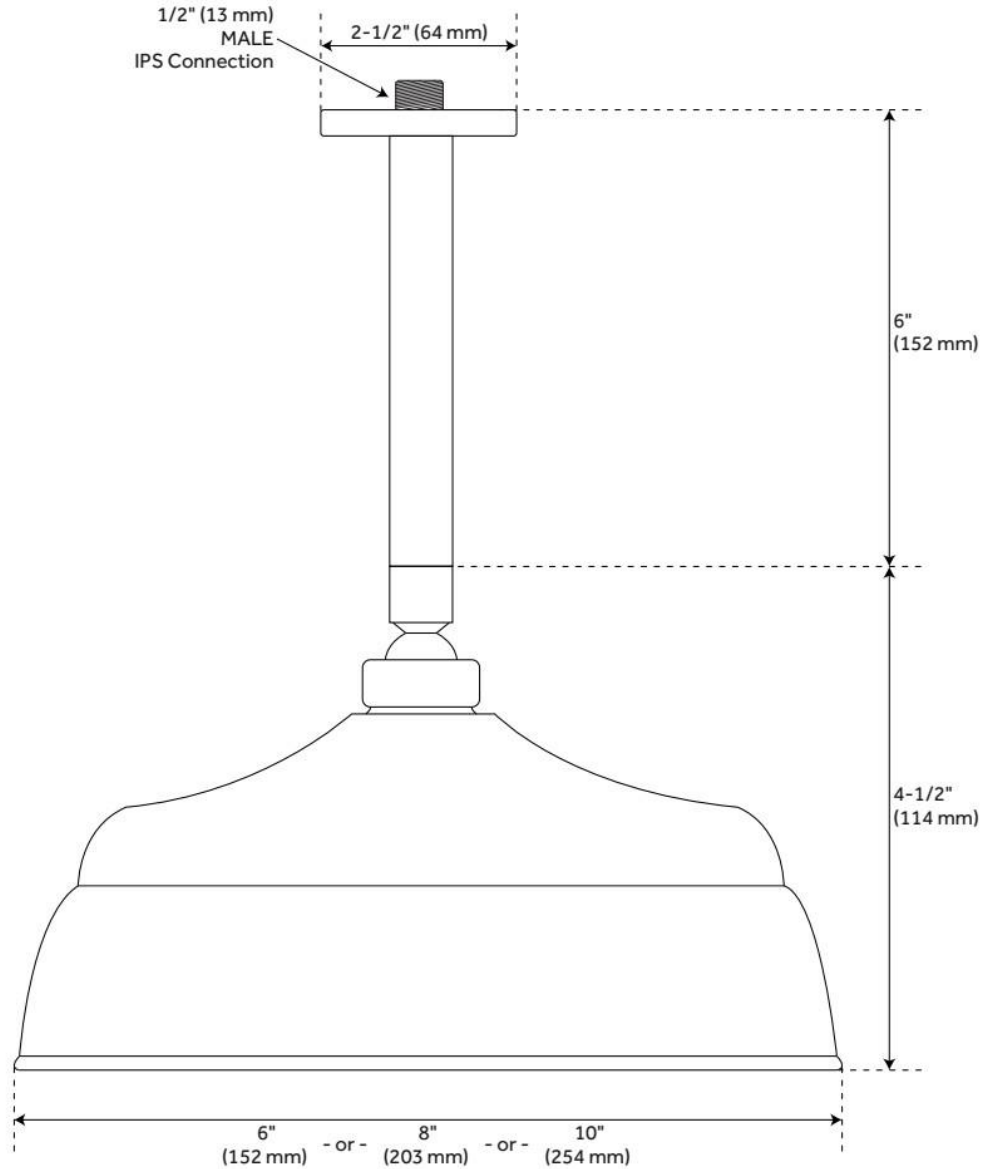

LAMBERT CEILING-MOUNT RAINFALL SHOWER

SKU: 926498

Code: SH400438, SH400439, SH400440, SH400444, SH400445, SH400446, SH400450, SH400451, SH400452

FEATURES

Material: Brass

LISTED ID: 515416, 515417, 515415, 515413, 515412, 515414, 515410, 515411, 515409

REVISED 5/28/2024

LAMBERT CEILING-MOUNT RAINFALL SHOWER

SKU: 926498

Code: SH400438, SH400439, SH400440, SH400444, SH400445, SH400446, SH400450, SH400451, SH400452

REVISED 5/28/2024

LAMBERT RAINFALL SHOWER HEAD

REVISED 5/28/2024

LAMBERT RAINFALL SHOWER HEAD

SKU: 926447

Code: SH400058, SH400056, SH400057, SH363852, SH400063, SH400064, SH400062, SH400060, SH400061

REVISED 5/28/2024

CEILING-MOUNT SHOWER ARM

SKU: 904194

Code: SH153843, SH153845, SH153846, SH156379, SH158882, SH158883, SH158884

FEATURES

Material: Brass

Connection Type: 1/2" NPT

ADDITIONAL FEATURES

- Includes matching flange.

REVISED 5/24/2024

CEILING-MOUNT SHOWER ARM