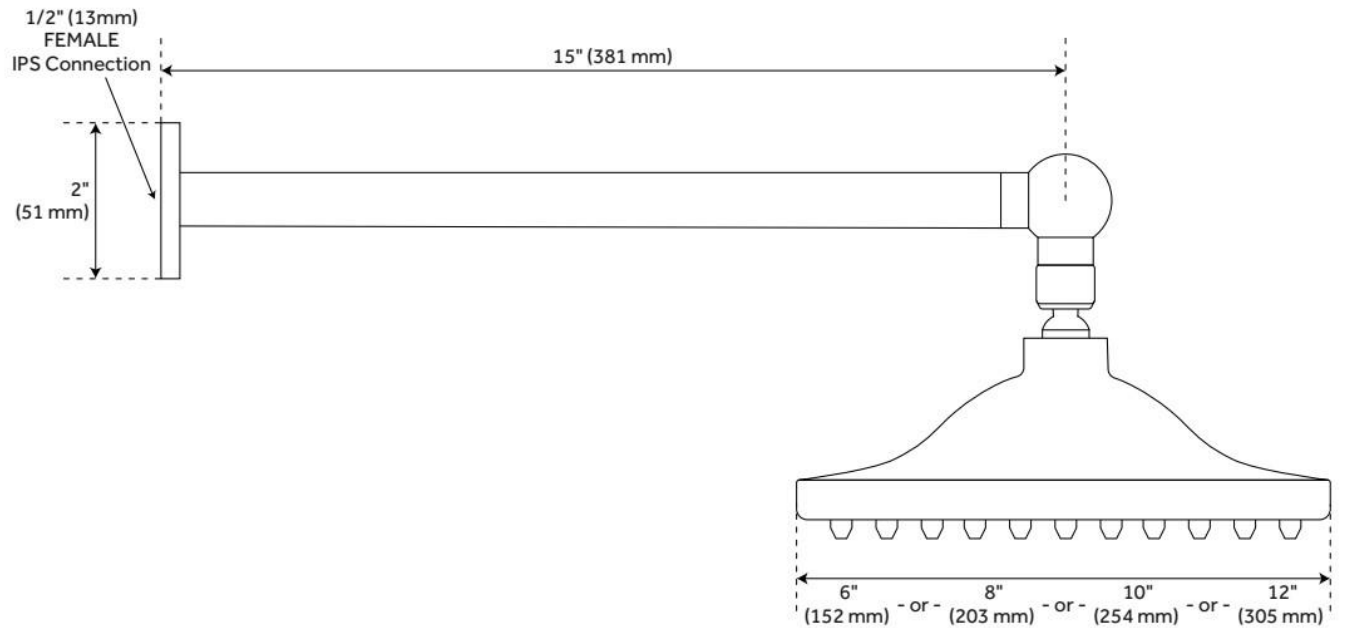

BOSTONIAN RAINFALL NOZZLE SHOWER HEAD WITH ORNATE ARM

SKU: 926571

Code: SH400638, SH400639, SH400650, SH400651, SH400652, SH400662, SH400663, SH400664, SH400674, SH400675, SH400676

FEATURES

Material: Brass

ASME A112.18.1/CSA B125.1, LISTED ID: 515401, 515402, 515398, 515399, 515397, 530651, 515395, 515394, 515396, 515403, 515404, 515405

ADDITIONAL FEATURES

- 6", 8" and 10" shower heads are adjustable and feature a swivel connection.
- 12" shower head is stationary and does not swivel.

REVISED 6/5/2024

BOSTONIAN RAINFALL NOZZLE SHOWER HEAD WITH ORNATE ARM

SKU: 926571

Code: SH400638, SH400639, SH400650, SH400651, SH400652, SH400662, SH400663, SH400664, SH400674, SH400675, SH400676

REVISED 6/5/2024