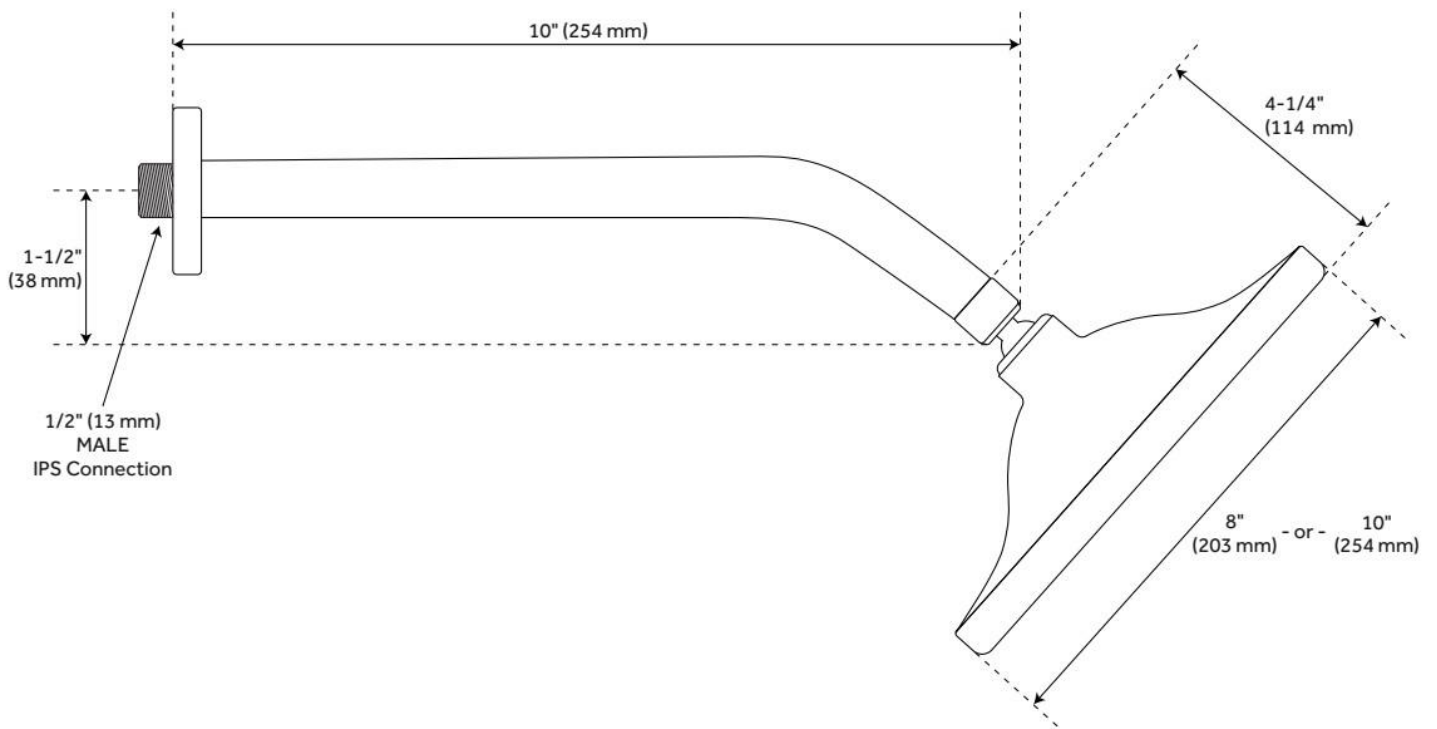

BOSTONIAN RAINFALL SHOWER HEAD WITH STANDARD ARM

SKU: 926572

Code: SH400699, SH400700, SH400701, SH400707, SH400708, SH400709

REVISED 6/12/2024