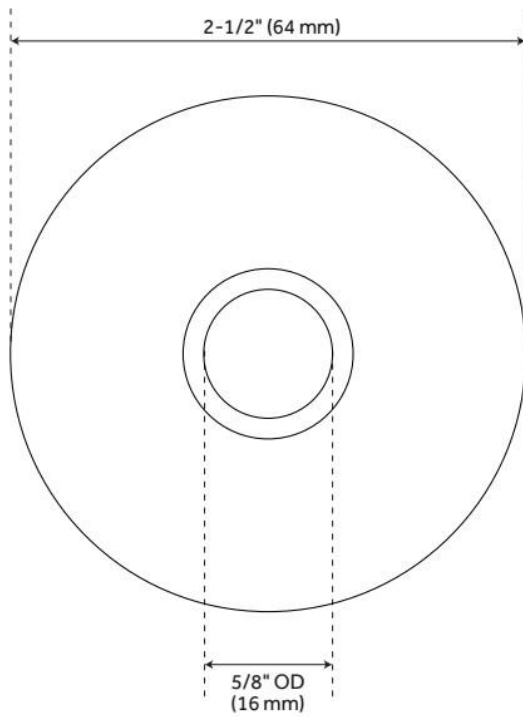

BOSTONIAN RAINFALL SHOWER HEAD WITH STANDARD ARM

SKU: 926572

Code: SH400699, SH400700, SH400701, SH400707, SH400708, SH400709

FEATURES

Material: Brass

ASME A112.18.1/CSA B125.1, LISTED ID: 515392, 515393, 515391, 515389, 515388, 515390

WaterSense by IAPMO

ADDITIONAL FEATURES

- Choose from 5/8" OD or 1/2" IPS.
- For use with standard shower arms, select 1/2".

REVISED 6/3/2024

LOW PATTERN SURE GRIP FLANGE

SKU: 902337

Code: SH272, SH271, SH484081, SH484082, SH485508, SH485507