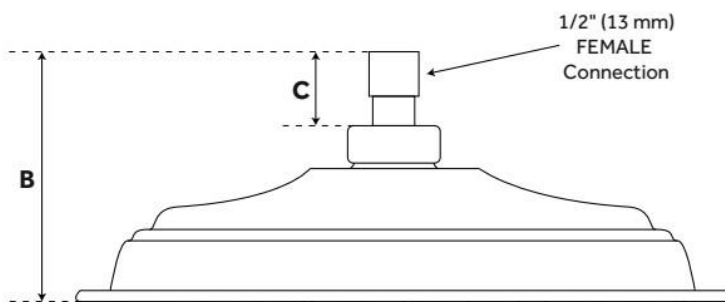

FEATURES

Material: Brass

ASME A112.18.1/CSA B125.1, LISTED ID: 515388, 515389, 515390, 515391, 515392, 515393, 515406, 515407, 515408

ADDITIONAL FEATURES

- 8" and 10" shower heads are adjustable and feature a swivel connection.
- 12" shower head is stationary and does not swivel.

REVISED 6/5/2024

BOSTONIAN RAINFALL SHOWER HEAD

SKU: 926445

Code: SH400039, SH400040, SH400041, SH400044, SH400045, SH400046, SH403357, SH403358, SH403359

Reference A	Reference B	Reference C
7-3/4" (197 mm)	3-1/2" (89 mm)	1-13/16" (46 mm)
10" (254 mm)	3-1/2" (89 mm)	2" (52 mm)
12" (305 mm)	3-3/4" (95 mm)	2-15/16" (75 mm)