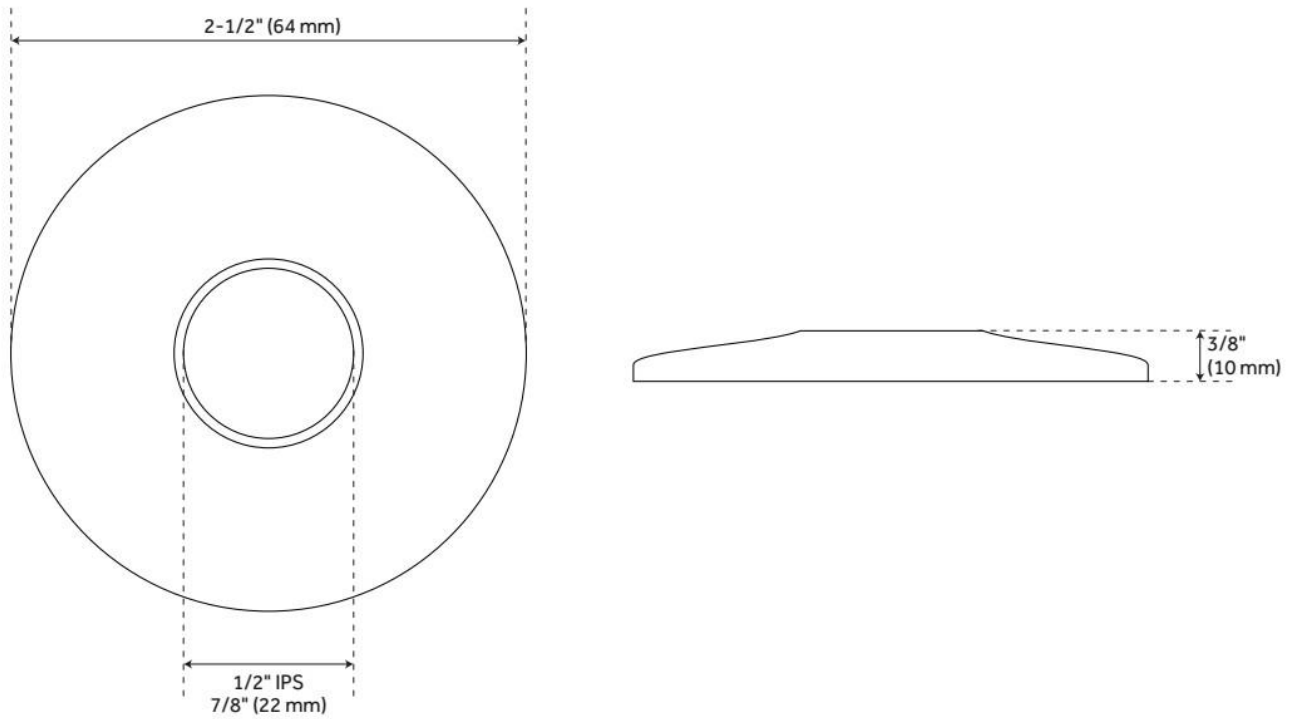

LOW PATTERN SURE GRIP FLANGE

SKU: 902337

Code: SH272, SH271, SH484081, SH484082, SH485508, SH485507

REVISED 6/3/2024