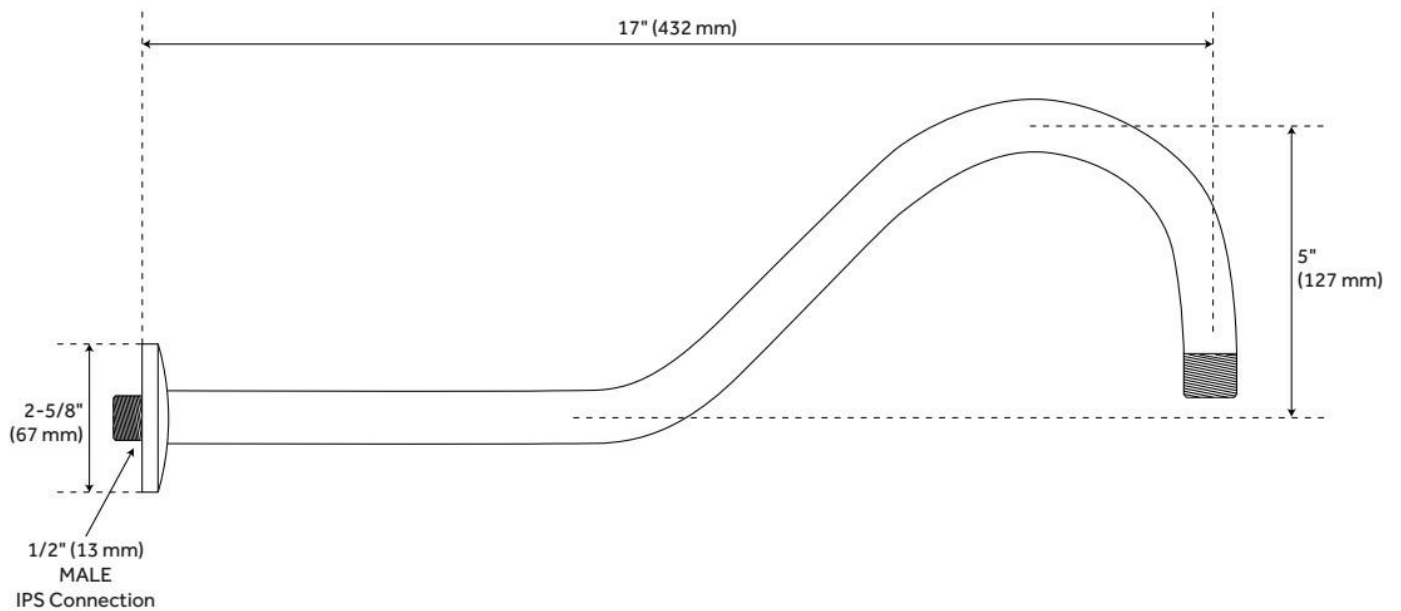

FEATURES

Material: Brass

ASME A112.18.1/CSA B125.1, LISTED ID: 515388, 515389, 515390, 515391, 515392, 515393, 515406, 515407, 515408

ADDITIONAL FEATURES

- 8" and 10" shower heads are adjustable and feature a swivel connection.
- 12" shower head is stationary and does not swivel.

REVISED 6/5/2024

BOSTONIAN RAINFALL SHOWER HEAD

SKU: 926445

Code: SH400039, SH400040, SH400041, SH400044, SH400045, SH400046, SH403357, SH403358, SH403359

Reference A	Reference B	Reference C
7-3/4" (197 mm)	3-1/2" (89 mm)	1-13/16" (46 mm)
10" (254 mm)	3-1/2" (89 mm)	2" (52 mm)
12" (305 mm)	3-3/4" (95 mm)	2-15/16" (75 mm)

REVISED 6/5/2024

17" VICTORIAN SHOWER ARM

SKU: 903288

Code: SH153841, SH153842, SH198277, SH215223

FEATURES

Material: Brass

Connection Type: 1/2" NPT

REVISED 6/5/2024

17" VICTORIAN SHOWER ARM

SKU: 903288

Code: SH153841, SH153842, SH198277, SH215223

REVISED 6/5/2024