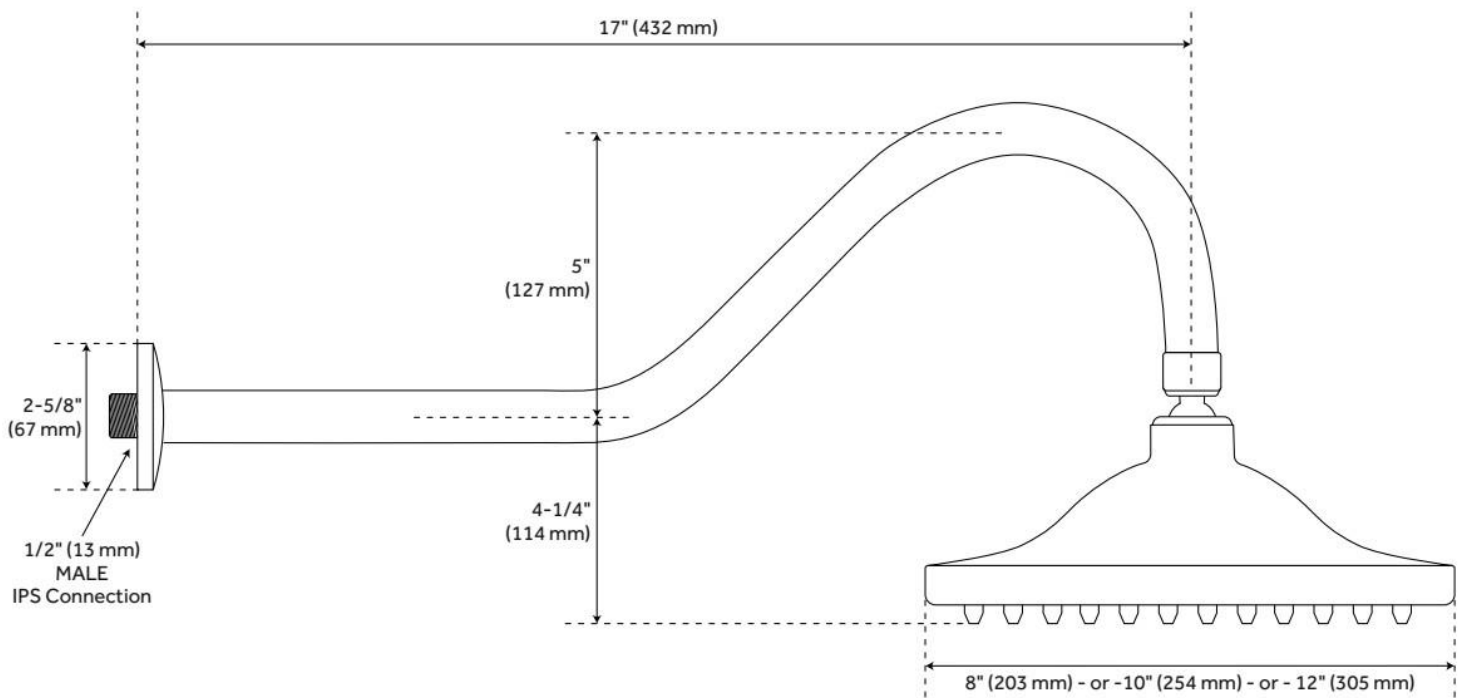

BOSTONIAN RAINFALL SHOWER HEAD WITH VICTORIAN ARM

SKU: 926574

Code: SH401393, SH401394, SH401395, SH401397, SH401398, SH401399, SH403381, SH403382, SH403383

REVISED 6/12/2024