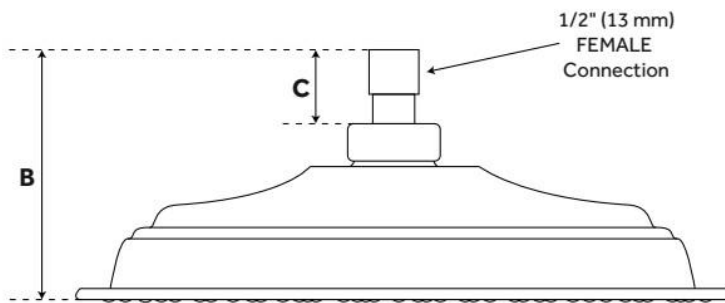

FEATURES

Material: Brass

ASME A112.18.1/CSA B125.1, LISTED ID: 515388, 515389, 515390, 515391, 515392, 515393, 515406, 515407, 515408

ADDITIONAL FEATURES

- 8" and 10" shower heads are adjustable and feature a swivel connection.
- 12" shower head is stationary and does not swivel.

REVISED 6/5/2024

BOSTONIAN RAINFALL SHOWER HEAD

SKU: 926445

Code: SH400039, SH400040, SH400041, SH400044, SH400045, SH400046, SH403357, SH403358, SH403359

Reference A	Reference B	Reference C
7-3/4" (197 mm)	3-1/2" (89 mm)	1-13/16" (46 mm)
10" (254 mm)	3-1/2" (89 mm)	2" (52 mm)
12" (305 mm)	3-3/4" (95 mm)	2-15/16" (75 mm)

REVISED 6/5/2024

17" VICTORIAN SHOWER ARM

SKU: 903288

Code: SH153841, SH153842, SH198277, SH215223

FEATURES

Material: Brass

Connection Type: 1/2" NPT

REVISED 6/5/2024