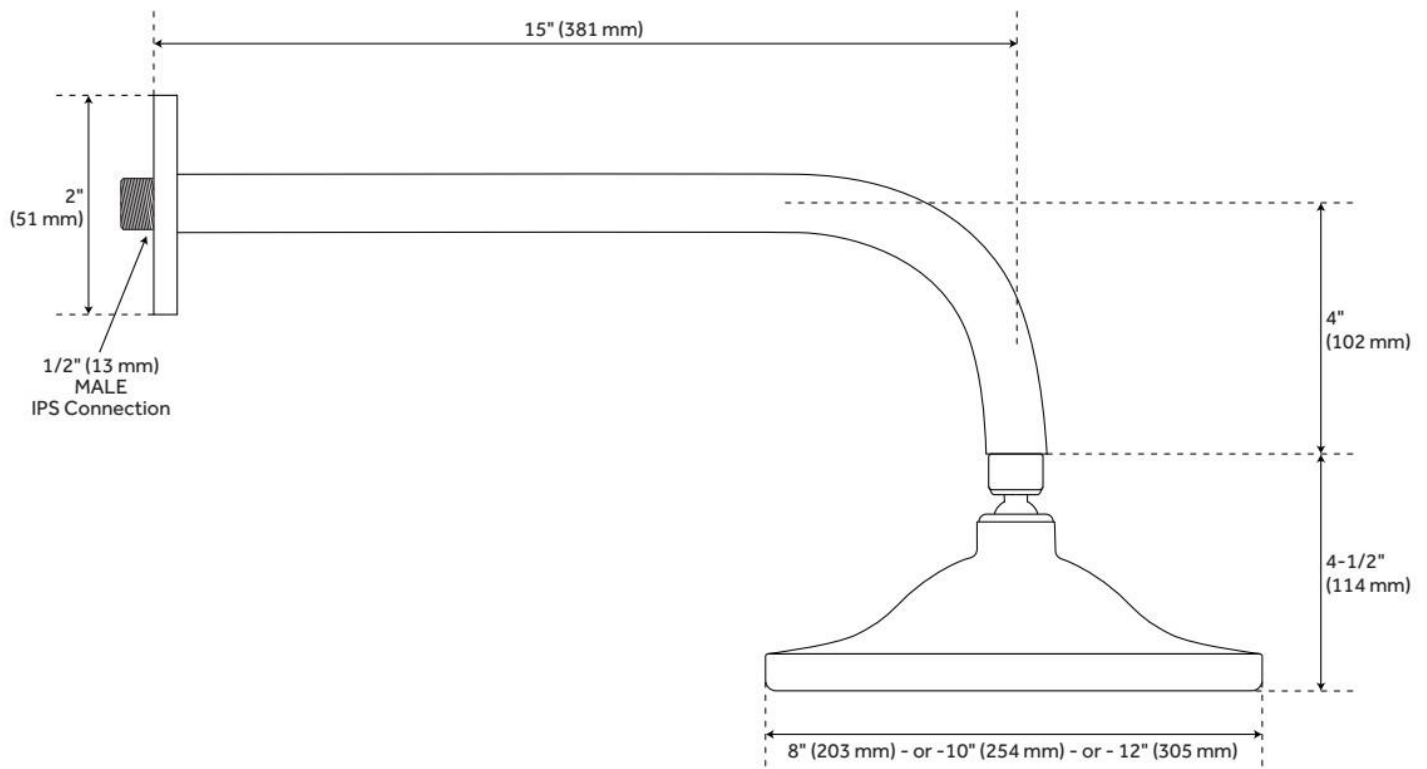

BOSTONIAN RAINFALL SHOWER HEAD WITH EXTENDED ARM

SKU: 926575

Code: SH401362, SH401363, SH401364, SH401373, SH401374, SH401375, SH403369, SH403370, SH403371

REVISED 6/12/2024