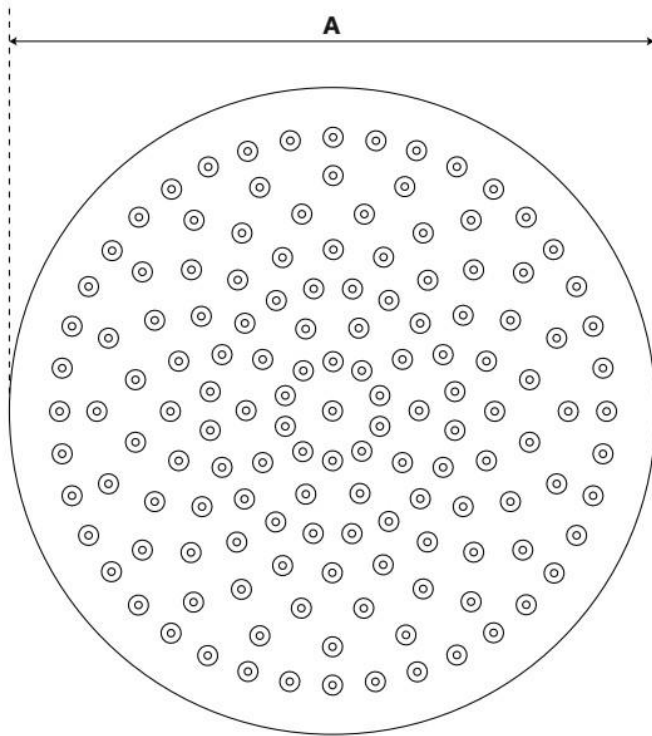

FEATURES

Material: Brass

ASME A112.18.1/CSA B125.1, LISTED ID: 515388, 515389, 515390, 515391, 515392, 515393, 515406, 515407, 515408

ADDITIONAL FEATURES

- 8" and 10" shower heads are adjustable and feature a swivel connection.
- 12" shower head is stationary and does not swivel.

REVISED 6/5/2024

BOSTONIAN RAINFALL SHOWER HEAD

SKU: 926445

Code: SH400039, SH400040, SH400041, SH400044, SH400045, SH400046, SH403357, SH403358, SH403359

Reference A	Reference B	Reference C
7-3/4" (197 mm)	3-1/2" (89 mm)	1-13/16" (46 mm)
10" (254 mm)	3-1/2" (89 mm)	2" (52 mm)
12" (305 mm)	3-3/4" (95 mm)	2-15/16" (75 mm)