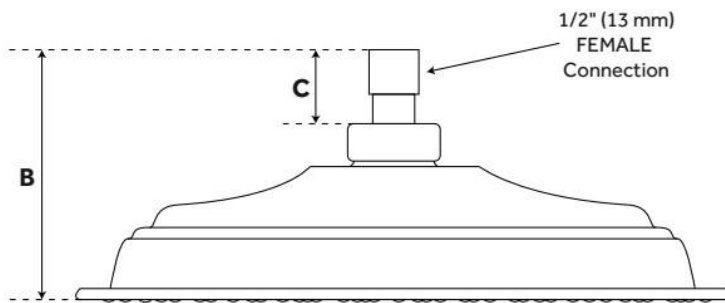

FEATURES

Material: Brass

ASME A112.18.1/CSA B125.1, LISTED ID: 515388, 515389, 515390, 515391, 515392, 515393, 515406, 515407, 515408

ADDITIONAL FEATURES

- 8" and 10" shower heads are adjustable and feature a swivel connection.
- 12" shower head is stationary and does not swivel.

REVISED 6/5/2024

BOSTONIAN RAINFALL SHOWER HEAD

SKU: 926445

Code: SH400039, SH400040, SH400041, SH400044, SH400045, SH400046, SH403357, SH403358, SH403359

Reference A	Reference B	Reference C
7-3/4" (197 mm)	3-1/2" (89 mm)	1-13/16" (46 mm)
10" (254 mm)	3-1/2" (89 mm)	2" (52 mm)
12" (305 mm)	3-3/4" (95 mm)	2-15/16" (75 mm)