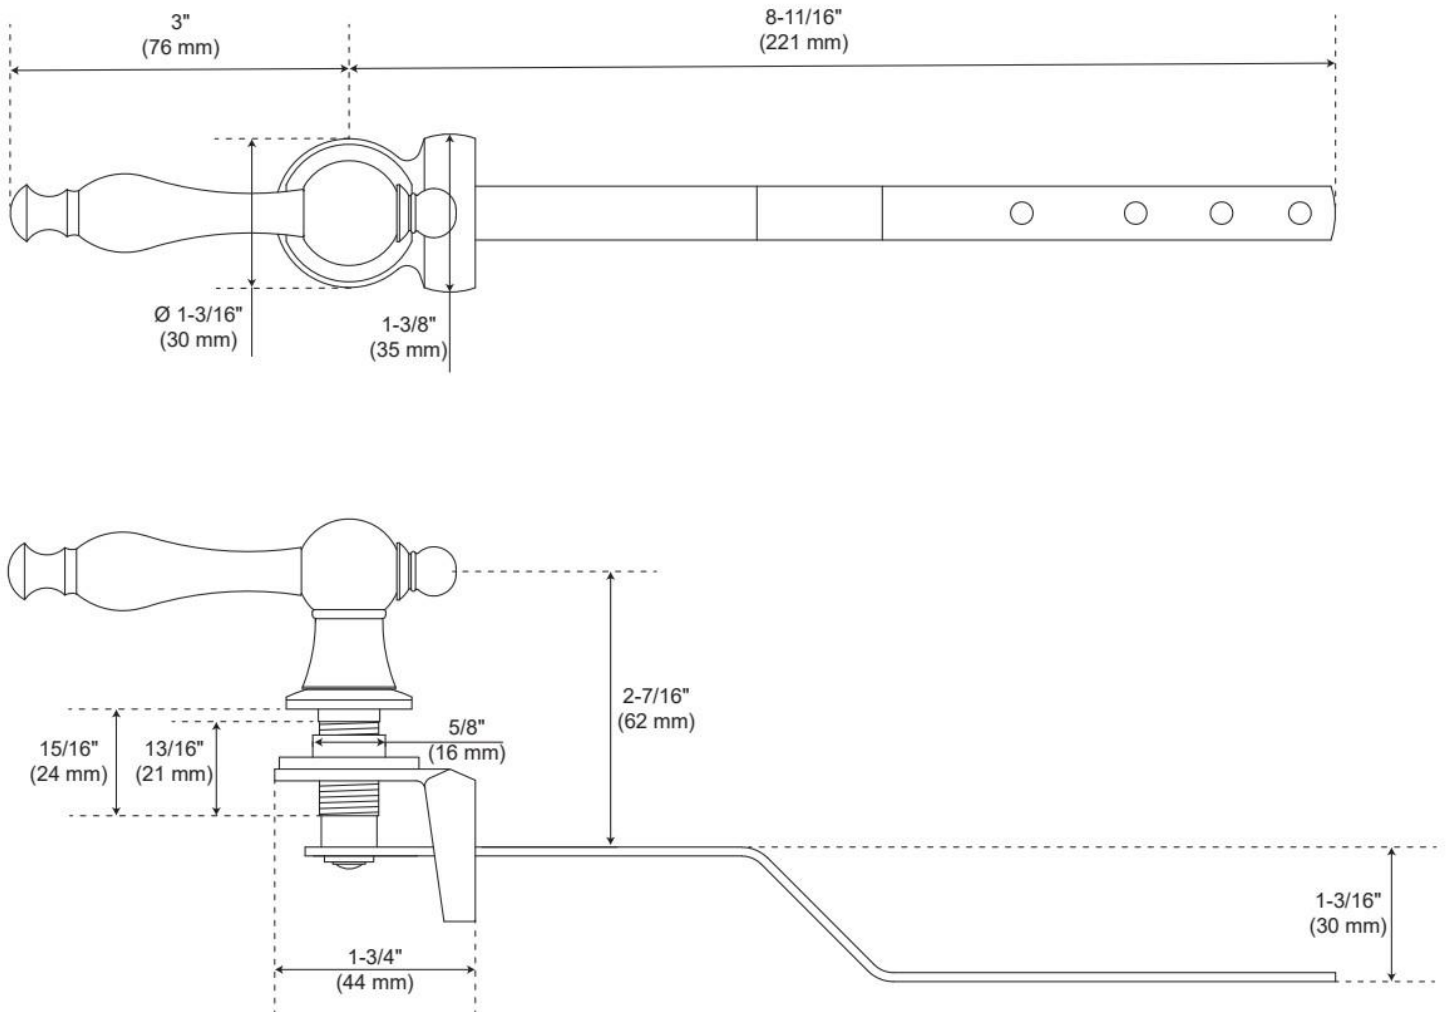

# TRADITIONAL TOILET FLUSH HANDLE

SKU: 926579  
Code: SH400742

## FEATURES

Material: Brass

## ADDITIONAL FEATURES

- Fits most tanks.
- Solid brass lever-handle design.
- Brass lever inside tank is 8-3/4" L.
- Brass lever handle measures 3" L.
- Handle is designed to fit the front of the tank.

# TRADITIONAL TOILET FLUSH HANDLE

SKU: 926579  
Code: SH400742

REVISED 3/12/2025