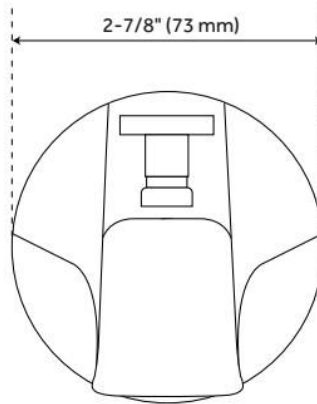

GLENLEY TUB SPOUT

SKU: 926618

Code: SH400908, SH400907, SH400909

FEATURES

Material: Metal

Faucet Centers: Single-Hole

IAPMO, LISTED ID: 523331, 523332, 523333

ADDITIONAL FEATURES

- 1/2" IPS inlet.

REVISED 6/12/2024

GLENLEY TUB SPOUT

SKU: 926618

Code: SH400908, SH400907, SH400909

REVISED 6/12/2024