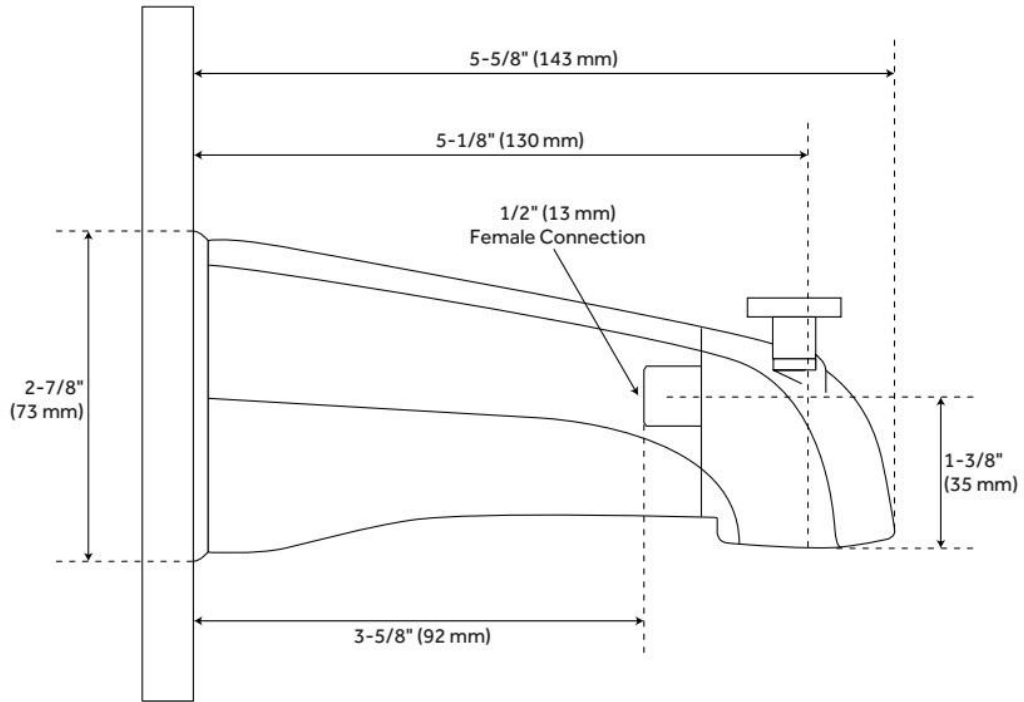

GLENLEY TUB SPOUT

SKU: 926618

Code: SH400908, SH400907, SH400909

FEATURES

Material: Metal

Faucet Centers: Single-Hole

IAPMO, LISTED ID: 523331, 523332, 523333

ADDITIONAL FEATURES

- 1/2" IPS inlet.

REVISED 6/12/2024

GLENLEY TUB SPOUT

SKU: 926618

Code: SH400908, SH400907, SH400909

REVISED 6/12/2024