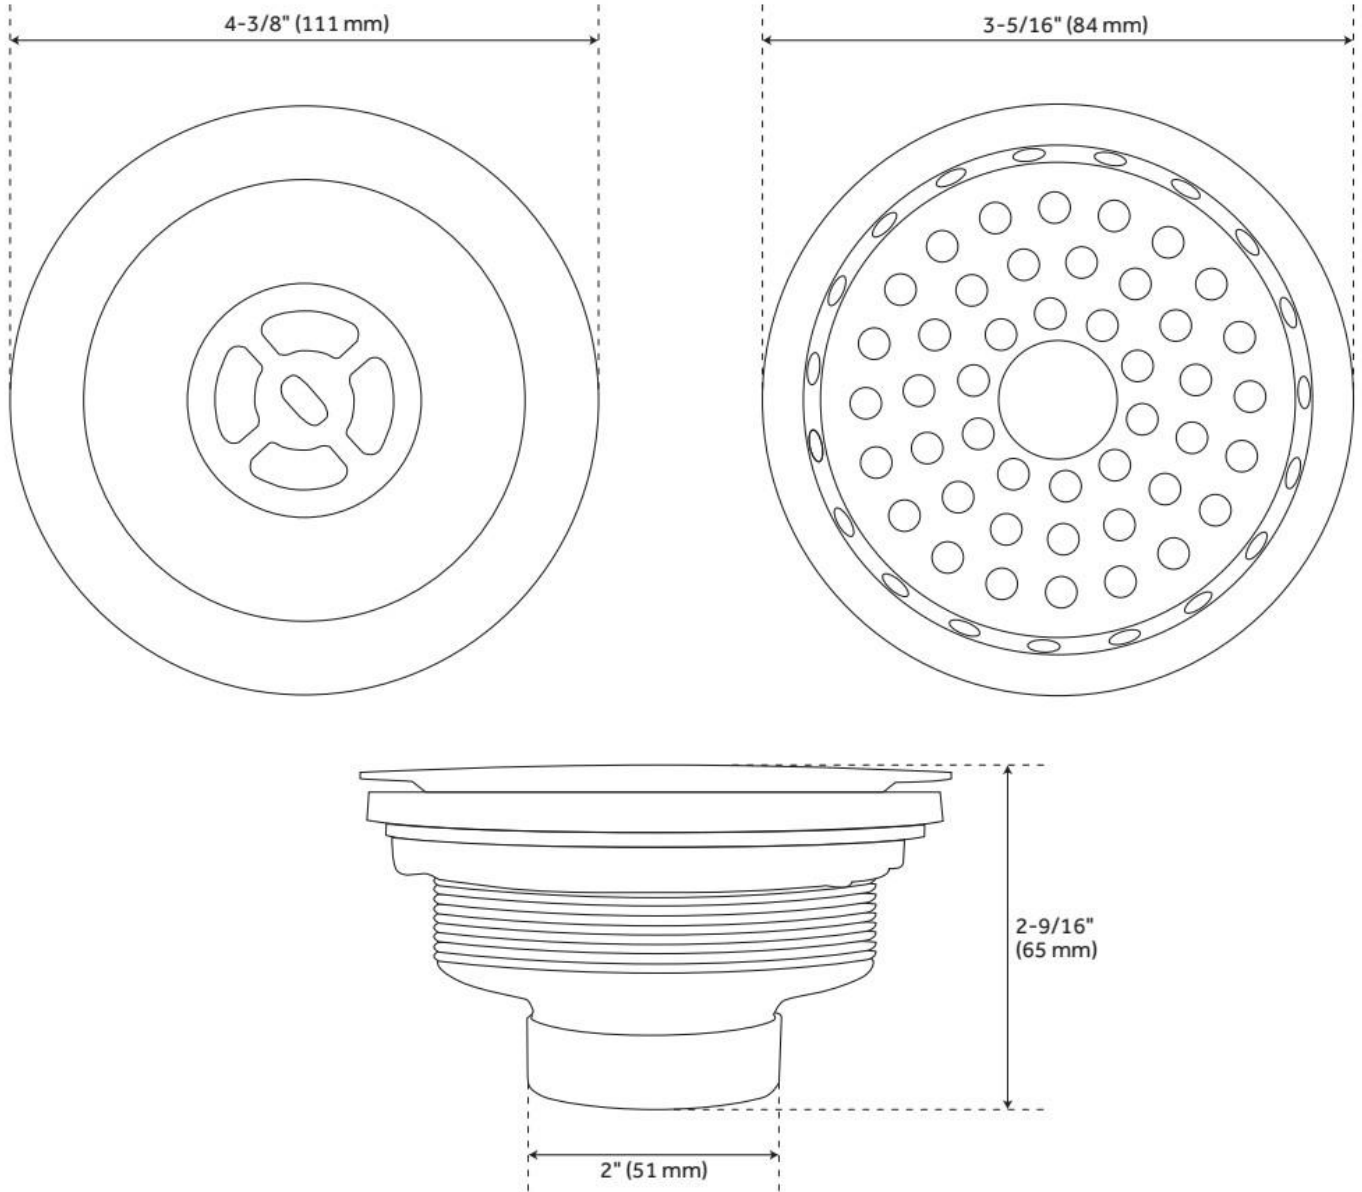

## FEATURES

Fits Drain Hole Size: 3-1/2"

LISTED ID: SH171\*\*

## ADDITIONAL FEATURES

- Drain and Flange Set - 3-1/2".

REVISED 7/8/2024

# DRAIN AND DISPOSER FLANGE SET

SKU: 926725

Code: SH171 (2), SH402373, SH402295, SH402302, SH402376, SH402379

REVISED 7/8/2024