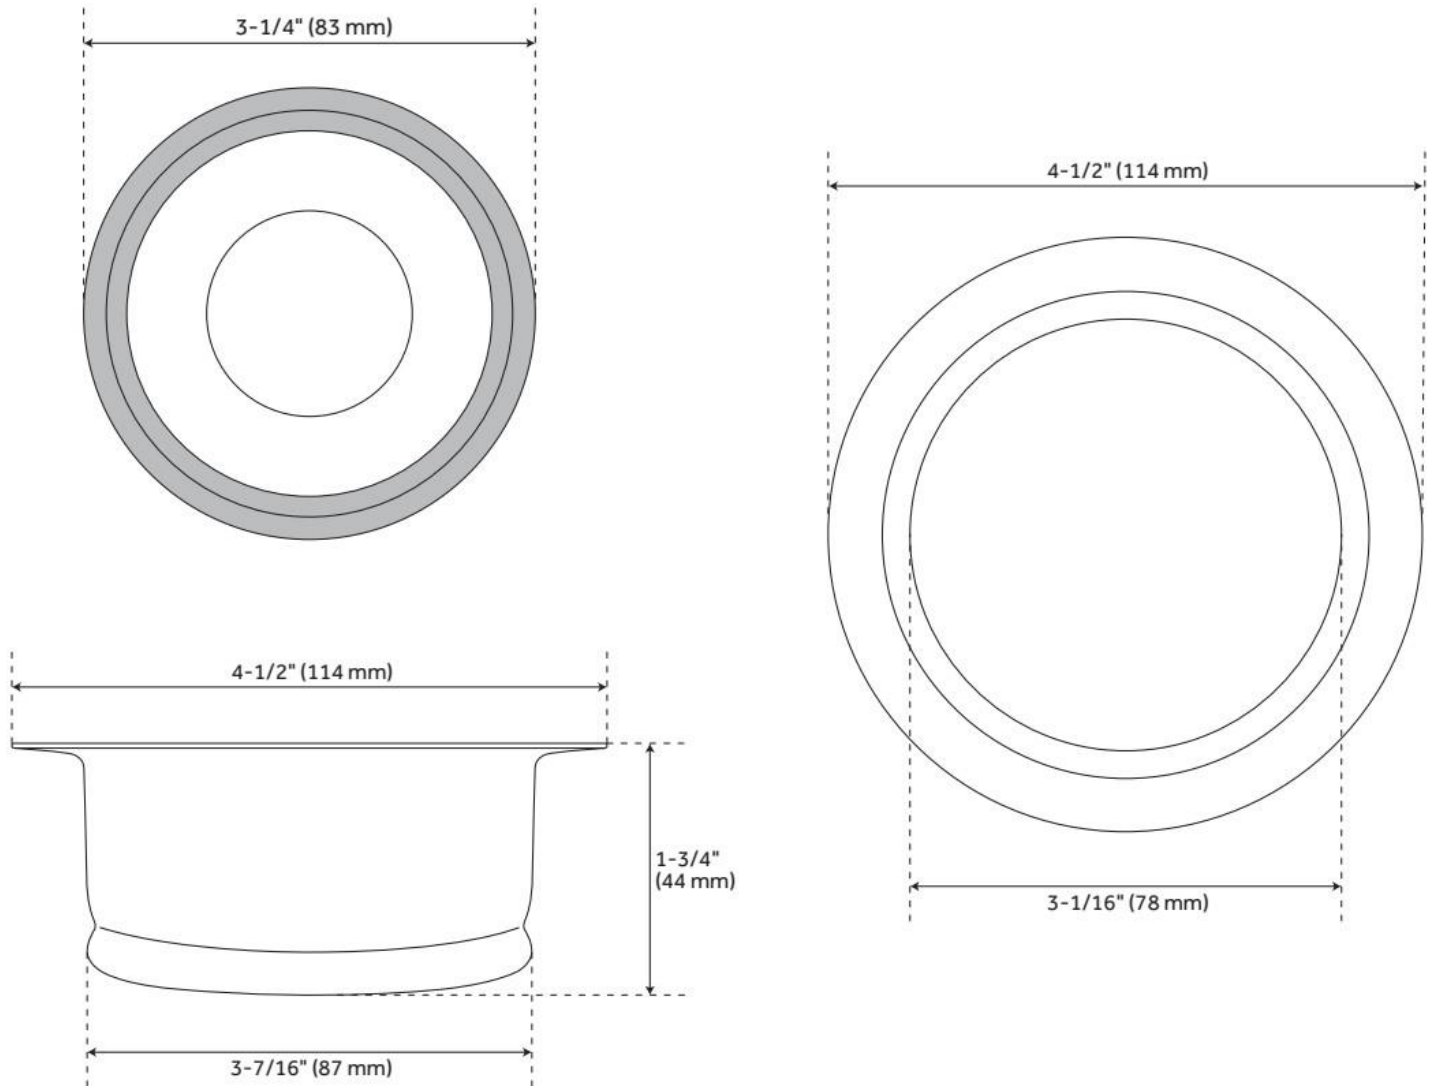

DRAIN AND DISPOSER FLANGE SET

SKU: 926725

Code: SH171 (2), SH402373, SH402295, SH402302, SH402376, SH402379

REVISED 7/8/2024