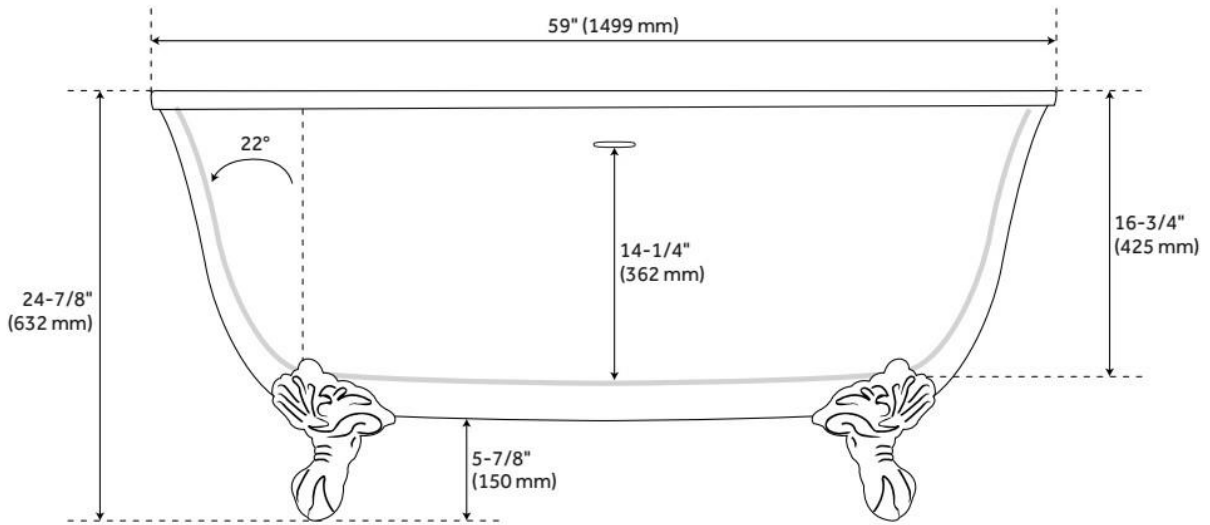

59" WATTERS ACRYLIC CLAWFOOT TUB - IMPERIAL FEET

SKU: 926727-59

Code: SH475820, SH475821, SH475822, SH475823, SH476010

REVISED 6/19/2024