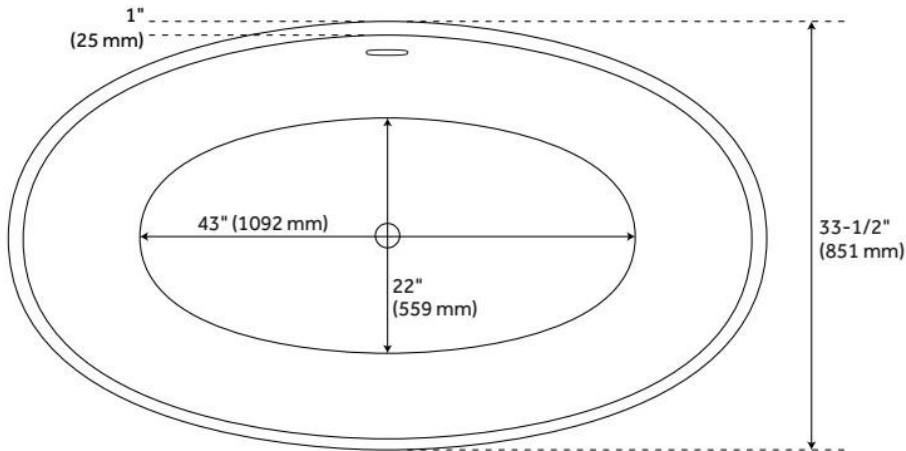

59" WATTERS ACRYLIC CLAWFOOT TUB - IMPERIAL FEET

SKU: 926727-59

Code: SH475820, SH475821, SH475822, SH475823, SH476010

REVISED 6/19/2024