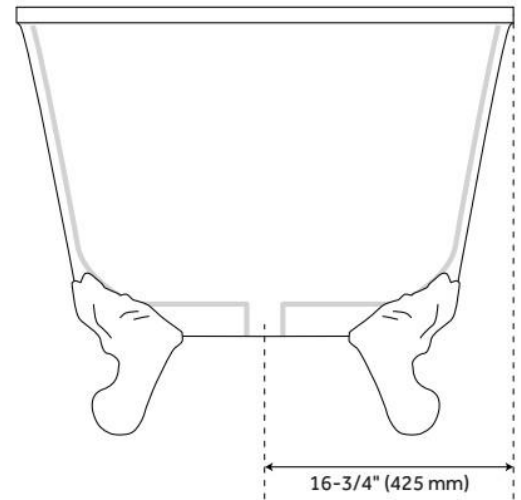

59" WATTERS ACRYLIC CLAWFOOT TUB - IMPERIAL FEET

SKU: 926727-59

Code: SH475820, SH475821, SH475822, SH475823, SH476010

REVISED 6/19/2024