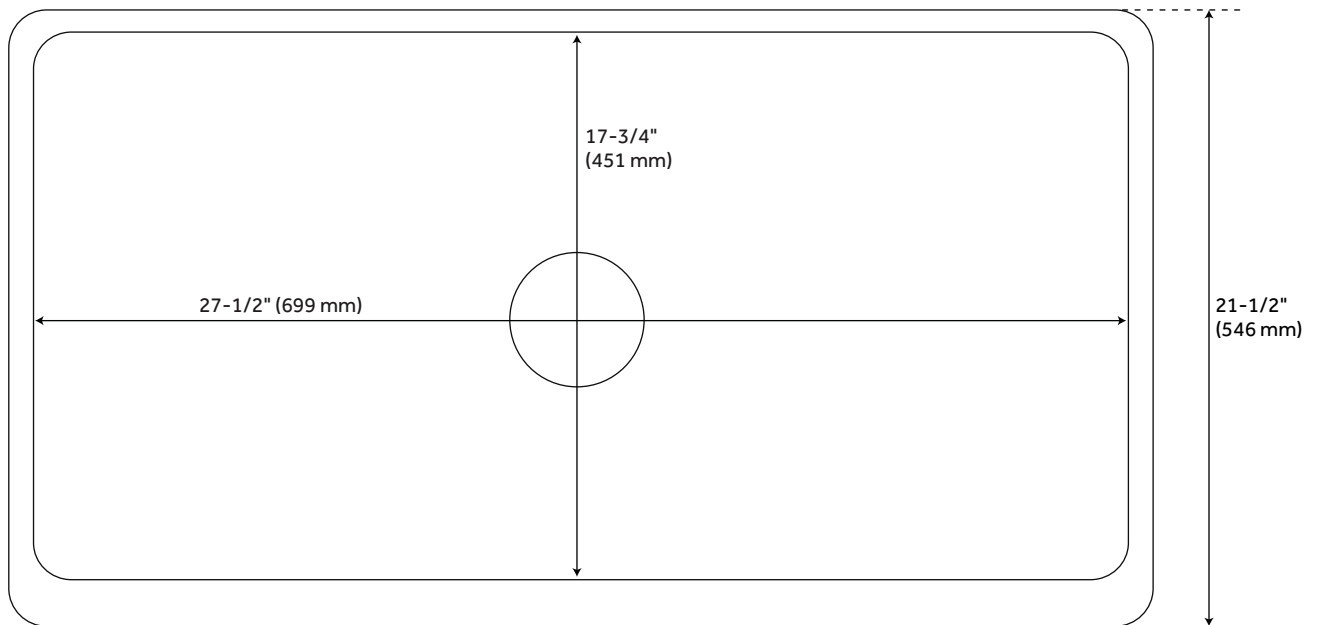

30" FLORAL DESIGN COPPER FARMHOUSE SINK

SKU: 926758

All dimensions and specifications are nominal and may vary. Use actual products for accuracy in critical situations.