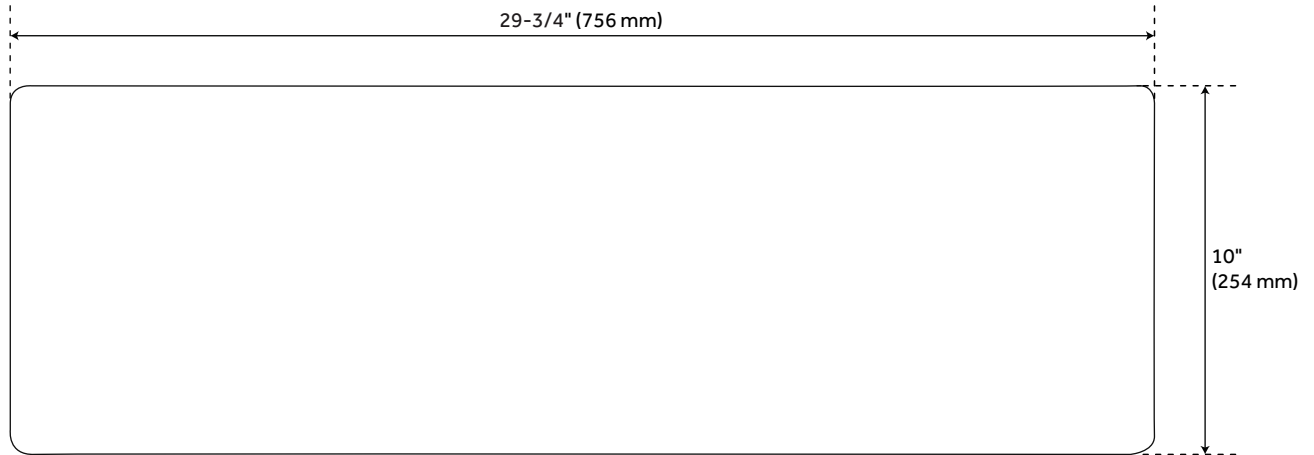

30" FLORAL DESIGN COPPER FARMHOUSE SINK

SKU: 926758

All dimensions and specifications are nominal and may vary. Use actual products for accuracy in critical situations.