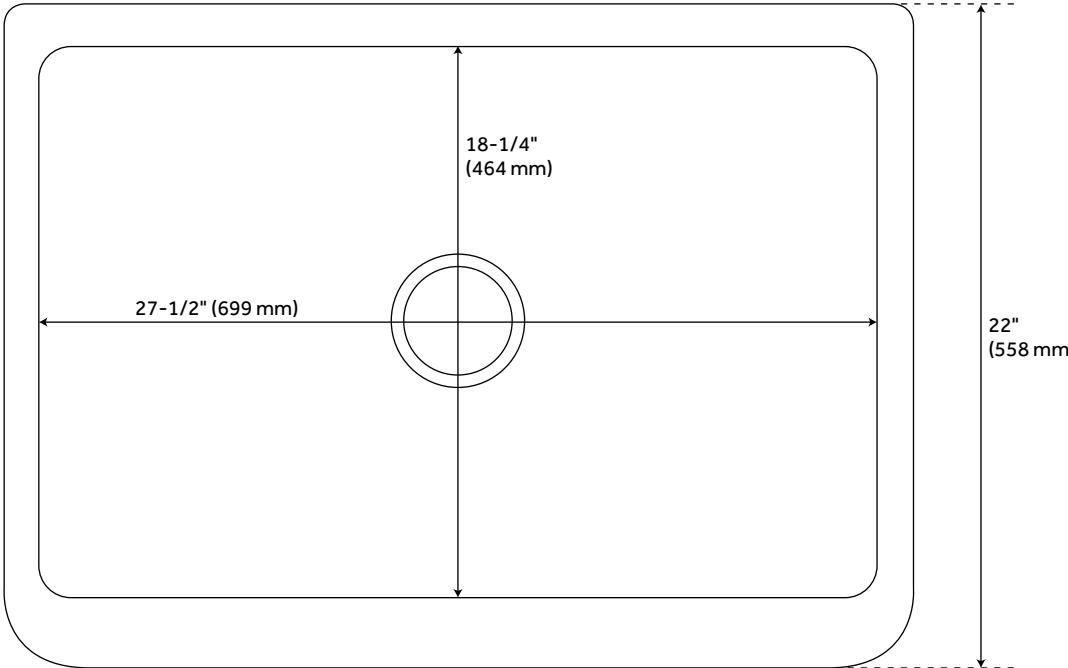

30" RAINA COPPER FARMHOUSE SINK

SKU: 926760
Code: SH212645

CSA B45.12/IAPMO Z402

FEATURES

Material: Copper
Length: 30"
Width: 22"
Height: 9-1/4"
Assembly Required: Yes
Number of Basins: 1
Sink Installation: Farmhouse
Product Color: Antique Copper
Faucet Centers: No Faucet Hole
Basin Length: 27"
Basin Width: 18"
Fits Drain Hole Size: 3-1/2"
Exterior Treatment: Smooth
Interior Treatment: Hammered
Metal Gauge/Thickness: 16 Gauge
Drain Included: Optional
Faucet Included: No
Basin Configuration: Single
Apron Design: Smooth
Water Depth to Rim: 8-3/4"
Apron Front Rim Thickness: 2-1/2"
Side and Back Rim Thickness: 1-1/2"
Faucet Holes: No Faucet Hole

REVISED 7/24/2023

30" RAINA COPPER FARMHOUSE SINK

SKU: 926760

Code: SH212645

ADDITIONAL FEATURES

- Made of solid copper.
- Smooth apron front with hammered interior.
- Overall dimensions: 30" L x 22" W (front to back) x 9-1/4" H ($\pm 1/2"$).
- Sink lip is 1-1/2" on sides, 2-1/2" at apron front ($\pm 1/2"$).
- Hand-polished finish.
- Patina applied using French hot process, so color is ingrained in the copper.
- Rounded interior corners for easy cleaning. Angled bottom facilitates water drainage.
- Sink bowl is pressed; contains no internal welds.

REVISED 7/24/2023

30" RAINA COPPER FARMHOUSE SINK

SKU: 926760

All dimensions and specifications are nominal and may vary. Use actual products for accuracy in critical situations.