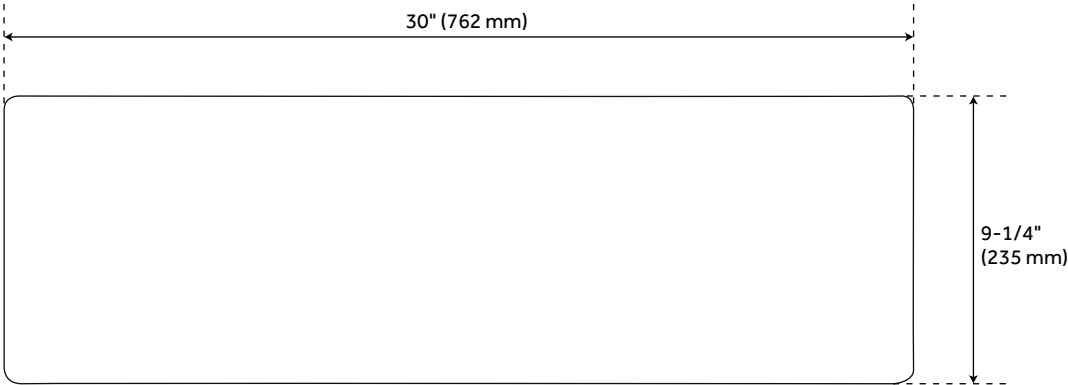

30" RAINA COPPER FARMHOUSE SINK

SKU: 926760

All dimensions and specifications are nominal and may vary. Use actual products for accuracy in critical situations.