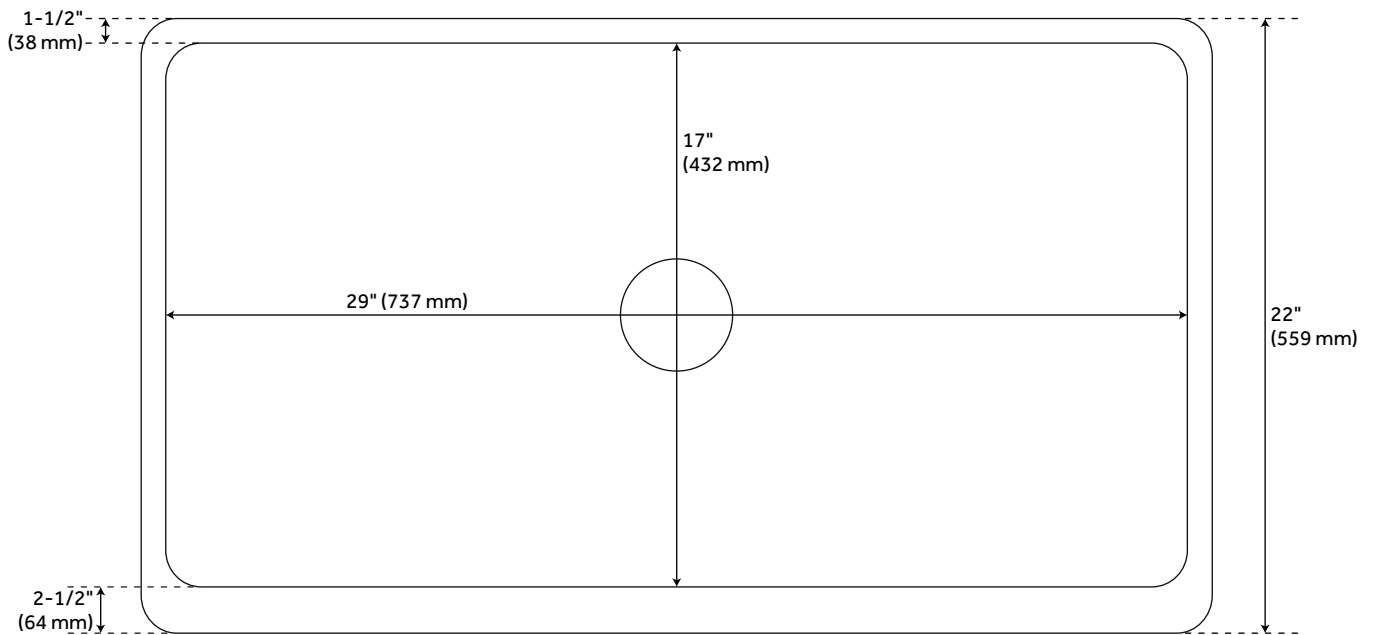

33" RAINA COPPER FARMHOUSE SINK

SKU: 926761
Code: SH305574

FEATURES

Material: Copper
Length: 33"
Width: 22"
Height: 9-1/4"
Assembly Required: Yes
Number of Basins: 1
Sink Installation: Farmhouse
Product Color: Antique Copper
Faucet Centers: No Faucet Hole
Basin Length: 29"
Basin Width: 17"
Fits Drain Hole Size: 3-1/2"
Exterior Treatment: Smooth
Interior Treatment: Hammered
Metal Gauge/Thickness: 16 Gauge
Drain Included: Optional
Faucet Included: No
Basin Configuration: Single
Apron Design: Smooth
Water Depth to Rim: 8-3/4"
Apron Front Rim Thickness: 2-1/2"
Side and Back Rim Thickness: 1-1/2"
Faucet Holes: No Faucet Hole

REVISED 3/31/2023

33" RAINA COPPER FARMHOUSE SINK

SKU: 926761

Code: SH305574

ADDITIONAL FEATURES

- Made of solid copper.
- Smooth apron front with hammered interior.
- Overall dimensions: 33" L x 22" W (front to back) x 9-1/4" H ($\pm 1/2"$).
- Sink lip is 1-1/2" on sides, 2-1/2" at apron front ($\pm 1/2"$).
- Hand-polished finish.
- Patina applied using French hot process, so color is ingrained in the copper.
- Rounded interior corners for easy cleaning. Angled bottom facilitates water drainage.
- Sink bowl is pressed; contains no internal welds.

REVISED 3/31/2023

33" RAINA COPPER FARMHOUSE SINK

SKU: 926761

All dimensions and specifications are nominal and may vary. Use actual products for accuracy in critical situations.