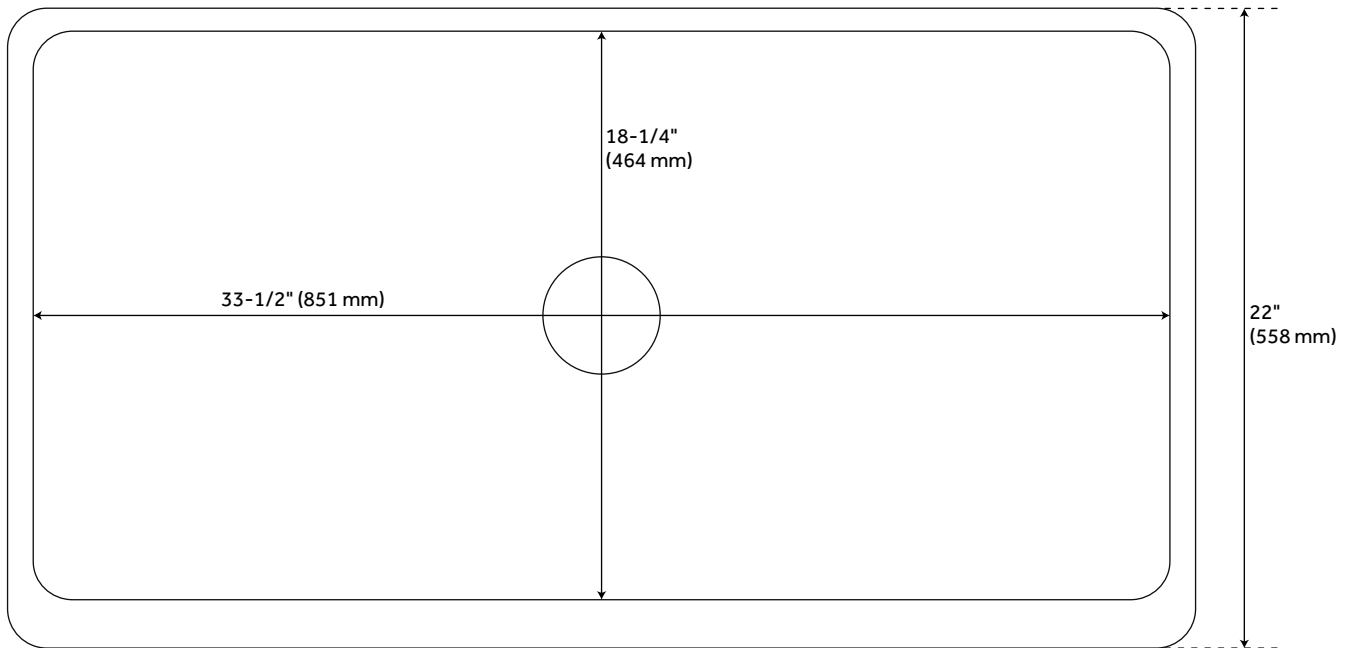

36" RAINA COPPER FARMHOUSE SINK

SKU: 926762
Code: SH318879

FEATURES

Material: Copper
Length: 36"
Width: 22"
Height: 9"
Number of Basins: 1
Sink Installation: Farmhouse
Product Color: Antique Copper
Faucet Centers: No Faucet Hole
Basin Length: 33"
Basin Width: 18"
Fits Drain Hole Size: 3-1/2"
Exterior Treatment: Smooth
Interior Treatment: Hammered
Metal Gauge/Thickness: 16 Gauge
Drain Included: Optional
Faucet Included: No
Basin Configuration: Single
Apron Design: Smooth
Water Depth to Rim: 8-3/4"
Apron Front Rim Thickness: 2-1/2"
Side and Back Rim Thickness: 1-1/2"
Faucet Holes: No Faucet Hole

CSA B45.12/IAPMO Z402

REVISED 7/24/2023

36" RAINA COPPER FARMHOUSE SINK

SKU: 926762

Code: SH318879

ADDITIONAL FEATURES

- Made of solid copper.
- Smooth apron front with hammered interior.
- Overall dimensions: 36" L x 22" W (front to back) x 9" H ($\pm 1/2"$).
- Sink lip is 1-1/2" on sides, 2-1/2" at apron front ($\pm 1/2"$).
- Hand-polished finish.
- Patina applied using French hot process, so color is ingrained in the copper.
- Rounded interior corners for easy cleaning. Angled bottom facilitates water drainage.
- Sink bowl is pressed; contains no internal welds.

REVISED 7/24/2023

36" RAINA COPPER FARMHOUSE SINK

SKU: 926762

All dimensions and specifications are nominal and may vary. Use actual products for accuracy in critical situations.