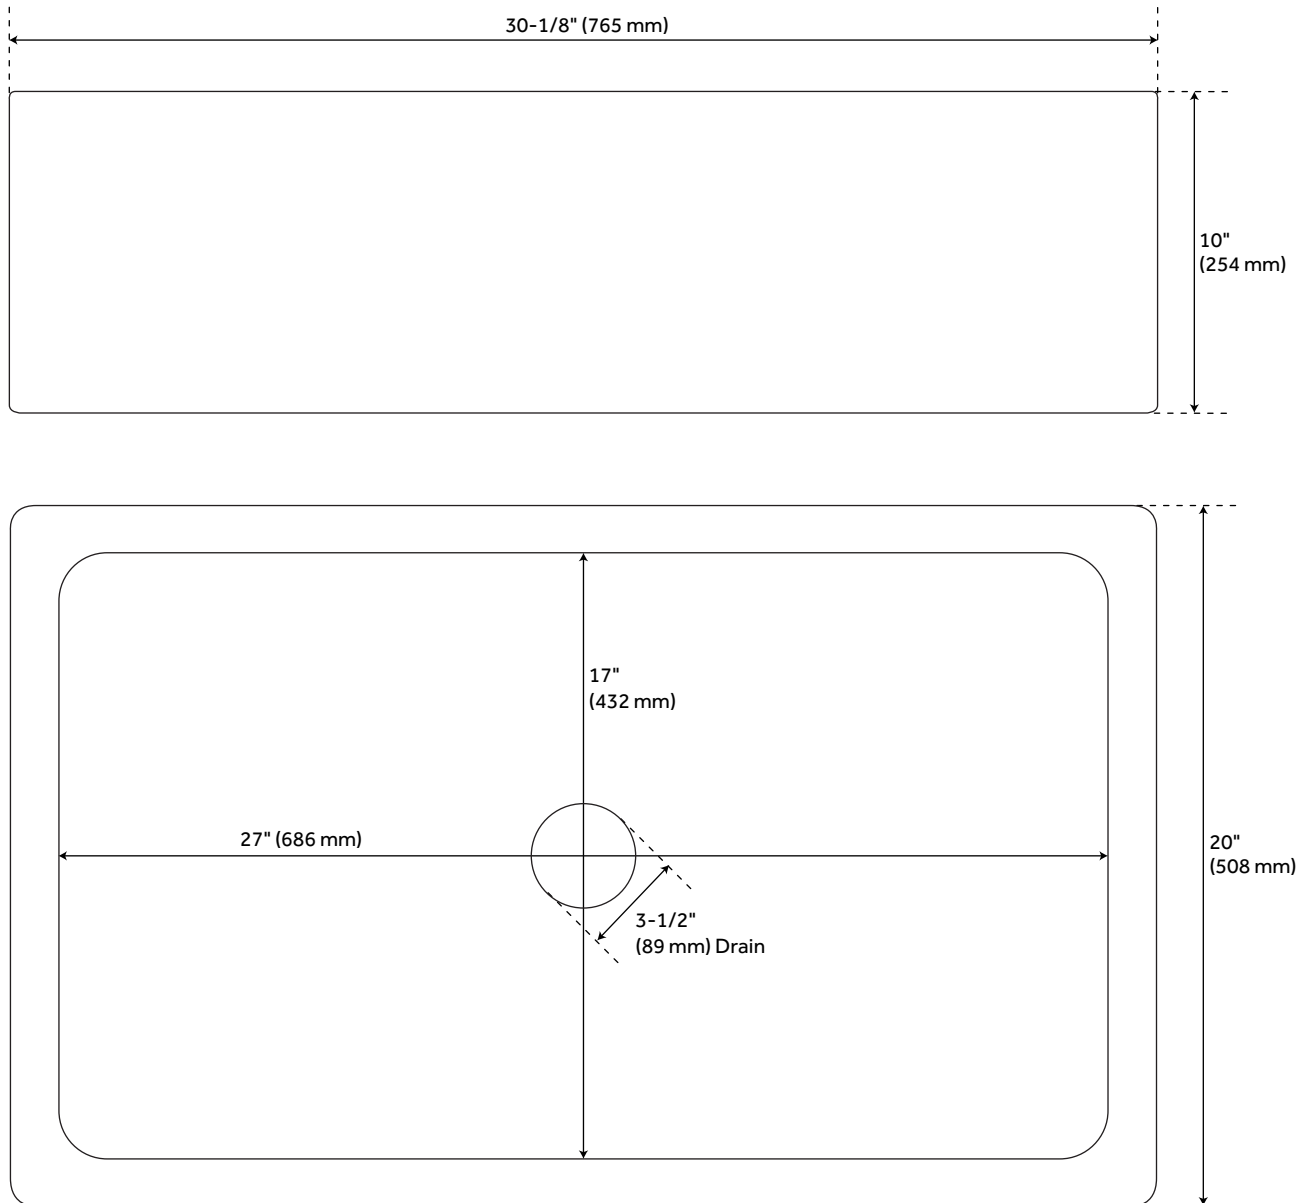

30" VINE DESIGN COPPER FARMHOUSE SINK

SKU: 926763
Code: SH214146

FEATURES

Material: Copper
Length: 30-1/8"
Width: 20"
Height: 10"
Assembly Required: Yes
Number of Basins: 1
Sink Installation: Farmhouse
Product Color: Antique Copper
Faucet Centers: No Faucet Hole
Basin Length: 27"
Basin Width: 17"
Fits Drain Hole Size: 3-1/2"
Exterior Treatment: Embossed
Interior Treatment: Smooth
Metal Gauge/Thickness: 16 Gauge
Drain Included: Optional
Faucet Included: No
Basin Configuration: Single
Apron Design: Vine
Water Depth to Rim: 9-5/8"
Faucet Holes: No Faucet Hole

REVISED 3/31/2023

30" VINE DESIGN COPPER FARMHOUSE SINK

SKU: 926763
Code: SH214146

ADDITIONAL FEATURES

- Made of solid copper.
- Rounded interior corners for easy cleaning.
- Angled bottom facilitates water drainage.
- Sink bowl is pressed; contains no internal welds.

REVISED 3/31/2023

30" VINE DESIGN COPPER FARMHOUSE SINK

SKU: 926763

All dimensions and specifications are nominal and may vary. Use actual products for accuracy in critical situations.