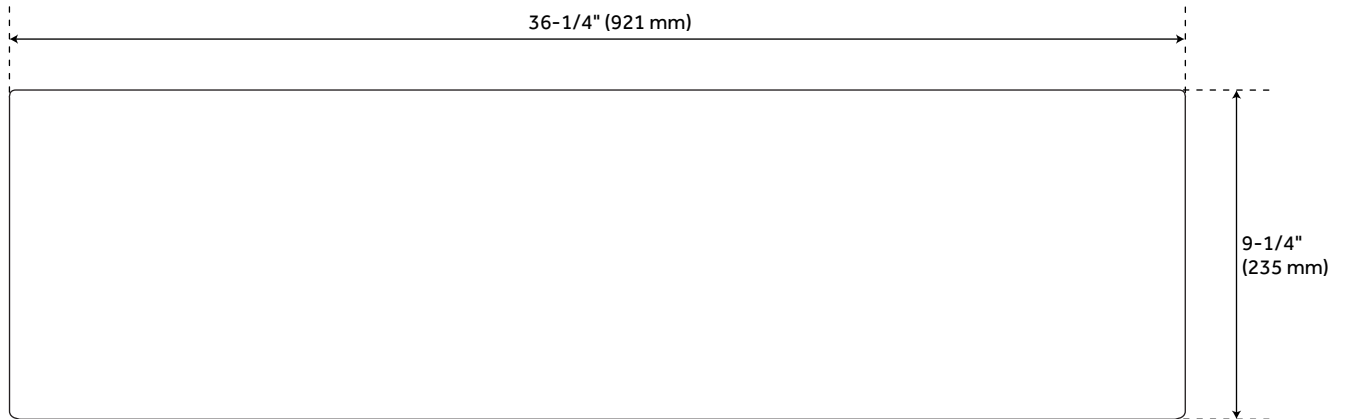

36" VINE DESIGN COPPER FARMHOUSE SINK

SKU: 926764
Code: SH226445

FEATURES

Material: Copper
Length: 36-1/4"
Width: 22"
Height: 9-1/4"
Assembly Required: Yes
Number of Basins: 1
Sink Installation: Farmhouse
Product Color: Antique Copper
Faucet Centers: No Faucet Hole
Basin Length: 33"
Basin Width: 18-3/4"
Fits Drain Hole Size: 3-1/2"
Exterior Treatment: Embossed
Interior Treatment: Smooth
Metal Gauge/Thickness: 16 Gauge
Drain Included: Optional
Faucet Included: No
Basin Configuration: Single
Apron Design: Vine
Water Depth to Rim: 9"
Faucet Holes: No Faucet Hole

REVISED 3/31/2023

36" VINE DESIGN COPPER FARMHOUSE SINK

SKU: 926764

Code: SH226445

ADDITIONAL FEATURES

- Made of solid copper.
- Rounded interior corners for easy cleaning.
- Angled bottom facilitates water drainage.
- Sink bowl is pressed; contains no internal welds.

REVISED 3/31/2023

36" VINE DESIGN COPPER FARMHOUSE SINK

SKU: 926764

All dimensions and specifications are nominal and may vary. Use actual products for accuracy in critical situations.