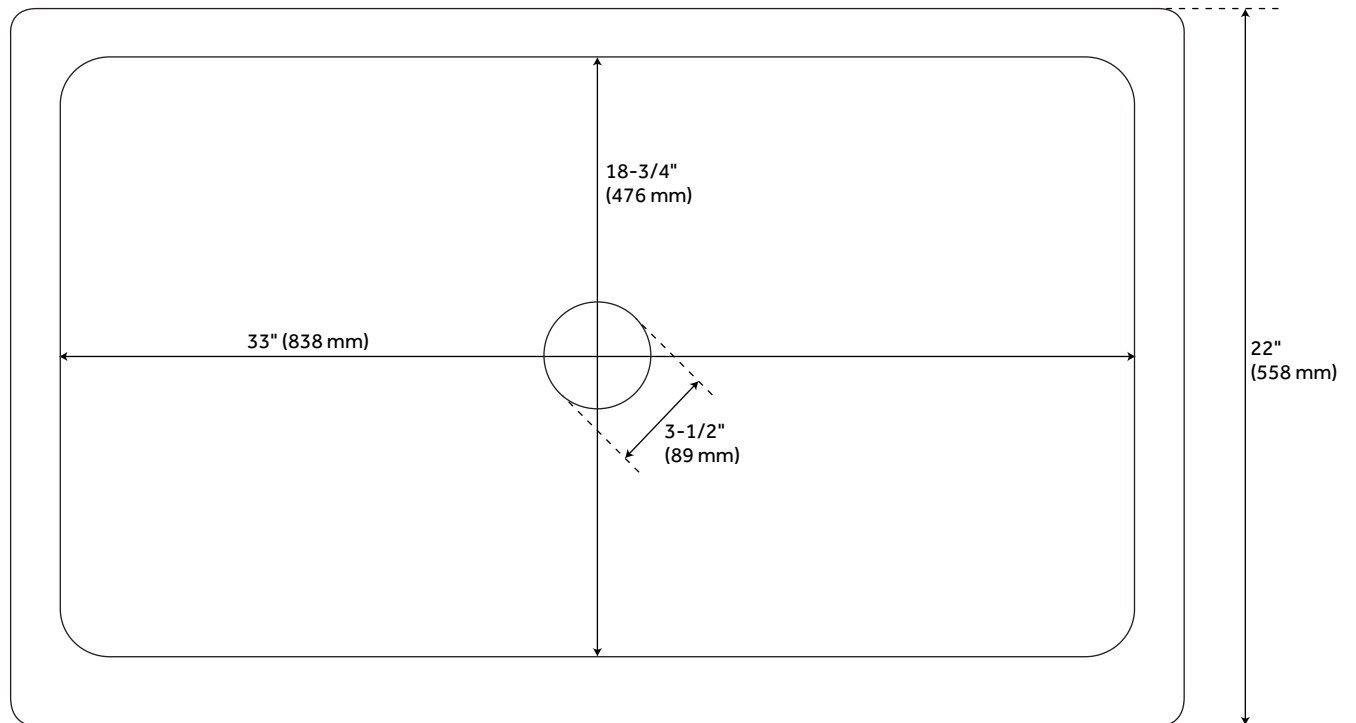

36" VINE DESIGN COPPER FARMHOUSE SINK

SKU: 926764
Code: SH226445

FEATURES

Material: Copper
Length: 36-1/4"
Width: 22"
Height: 9-1/4"
Assembly Required: Yes
Number of Basins: 1
Sink Installation: Farmhouse
Product Color: Antique Copper
Faucet Centers: No Faucet Hole
Basin Length: 33"
Basin Width: 18-3/4"
Fits Drain Hole Size: 3-1/2"
Exterior Treatment: Embossed
Interior Treatment: Smooth
Metal Gauge/Thickness: 16 Gauge
Drain Included: Optional
Faucet Included: No
Basin Configuration: Single
Apron Design: Vine
Water Depth to Rim: 9"
Faucet Holes: No Faucet Hole

REVISED 3/31/2023

36" VINE DESIGN COPPER FARMHOUSE SINK

SKU: 926764

Code: SH226445

ADDITIONAL FEATURES

- Made of solid copper.
- Rounded interior corners for easy cleaning.
- Angled bottom facilitates water drainage.
- Sink bowl is pressed; contains no internal welds.

REVISED 3/31/2023

36" VINE DESIGN COPPER FARMHOUSE SINK

SKU: 926764

All dimensions and specifications are nominal and may vary. Use actual products for accuracy in critical situations.