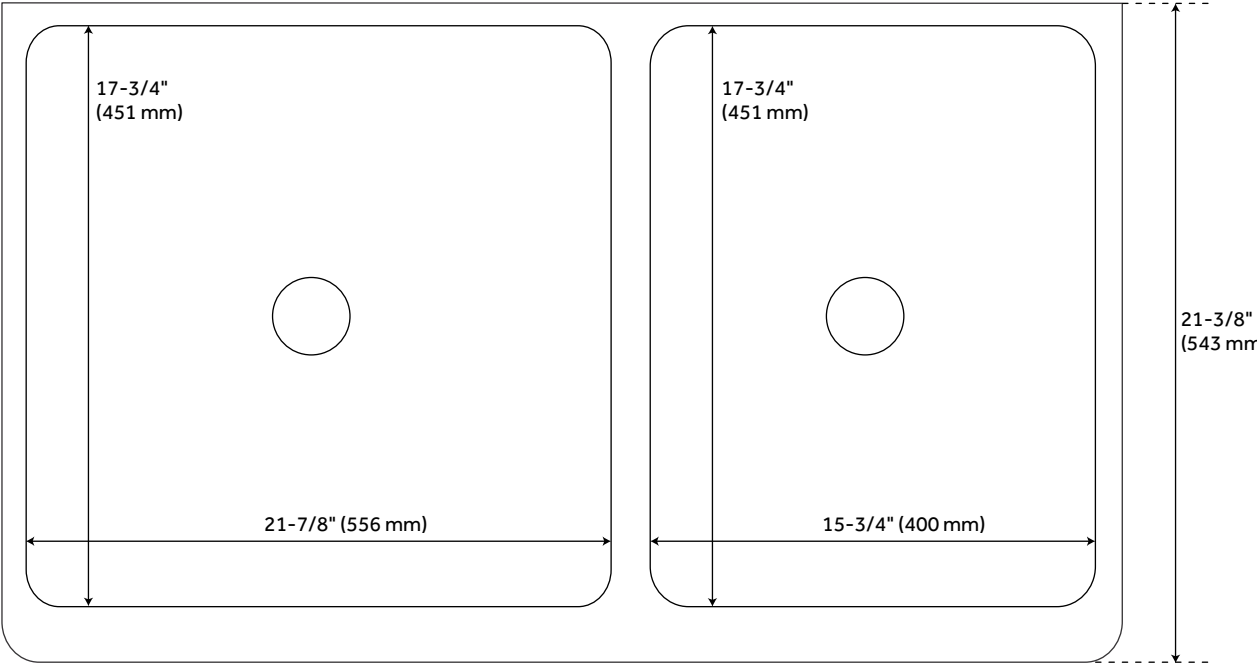

42" SUNFLOWER 60/40 OFFSET DOUBLE-BOWL COPPER FARMHOUSE SINK

SKU: 926818
Code: SH399452

FEATURES

Material: Copper
Length: 42"
Width: 21-3/8"
Height: 9-1/4"
Assembly Required: Yes
Number of Basins: 2
Sink Installation: Farmhouse
Product Color: Antique Copper
Faucet Centers: No Faucet Hole
Fits Drain Hole Size: 3-1/2"
Exterior Treatment: Smooth
Interior Treatment: Smooth
Metal Gauge/Thickness: 16 Gauge
Drain Included: Optional
Faucet Included: No
Basin Configuration: 60/40
Apron Design: Floral
Large Bowl Length: 21-7/8"
Large Bowl Width: 17-3/4"
Small Bowl Length: 15-3/4"
Small Bowl Width: 17-3/4"
Water Depth to Rim: 9"
Apron Front Rim Thickness: 2-1/2"
Side and Back Rim Thickness: 1-3/8"
Faucet Holes: No Faucet Hole

REVISED 3/31/2023

42" SUNFLOWER 60/40 OFFSET DOUBLE-BOWL COPPER FARMHOUSE SINK

SKU: 926818

Code: SH399452

ADDITIONAL FEATURES

- Hand-polished finish.
- Patina applied using French hot process, so color is ingrained in the copper.
- Rounded interior corners for easy cleaning.
- Sink bowl is pressed; contains no internal welds.
- Angled bottom facilitates water drainage.

REVISED 3/31/2023

42" SUNFLOWER 60/40 OFFSET DOUBLE -BOWL COPPER FARMHOUSE SINK

SKU: 926818

All dimensions and specifications are nominal and may vary. Use actual products for accuracy in critical situations.