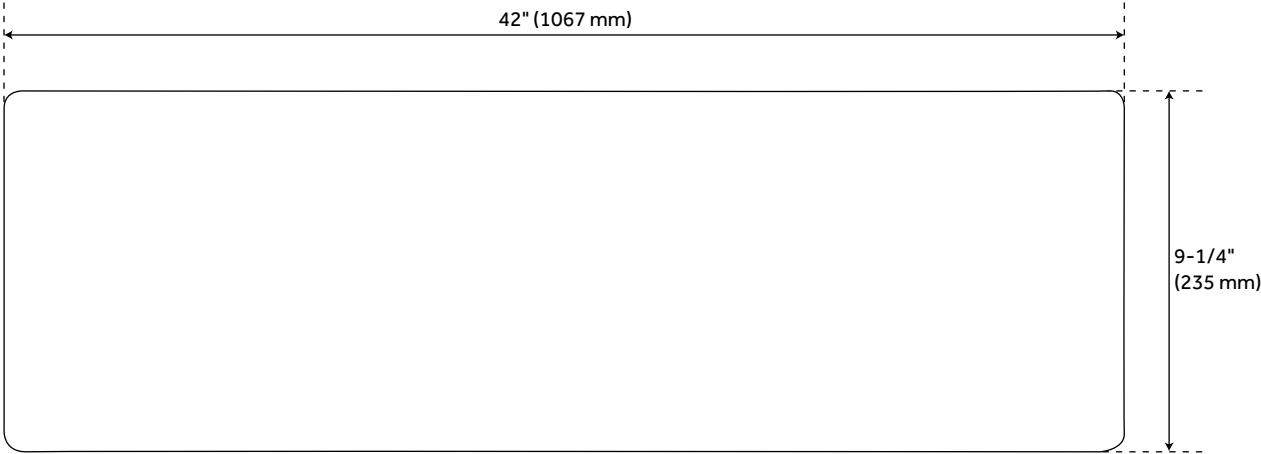

42" SUNFLOWER 60/40 OFFSET DOUBLE-BOWL COPPER FARMHOUSE SINK

SKU: 926818
Code: SH399452

FEATURES

Material: Copper
Length: 42"
Width: 21-3/8"
Height: 9-1/4"
Assembly Required: Yes
Number of Basins: 2
Sink Installation: Farmhouse
Product Color: Antique Copper
Faucet Centers: No Faucet Hole
Fits Drain Hole Size: 3-1/2"
Exterior Treatment: Smooth
Interior Treatment: Smooth
Metal Gauge/Thickness: 16 Gauge
Drain Included: Optional
Faucet Included: No
Basin Configuration: 60/40
Apron Design: Floral
Large Bowl Length: 21-7/8"
Large Bowl Width: 17-3/4"
Small Bowl Length: 15-3/4"
Small Bowl Width: 17-3/4"
Water Depth to Rim: 9"
Apron Front Rim Thickness: 2-1/2"
Side and Back Rim Thickness: 1-3/8"
Faucet Holes: No Faucet Hole

REVISED 3/31/2023

42" SUNFLOWER 60/40 OFFSET DOUBLE-BOWL COPPER FARMHOUSE SINK

SKU: 926818

Code: SH399452

ADDITIONAL FEATURES

- Hand-polished finish.
- Patina applied using French hot process, so color is ingrained in the copper.
- Rounded interior corners for easy cleaning.
- Sink bowl is pressed; contains no internal welds.
- Angled bottom facilitates water drainage.

REVISED 3/31/2023

42" SUNFLOWER 60/40 OFFSET DOUBLE -BOWL COPPER FARMHOUSE SINK

SKU: 926818

All dimensions and specifications are nominal and may vary. Use actual products for accuracy in critical situations.