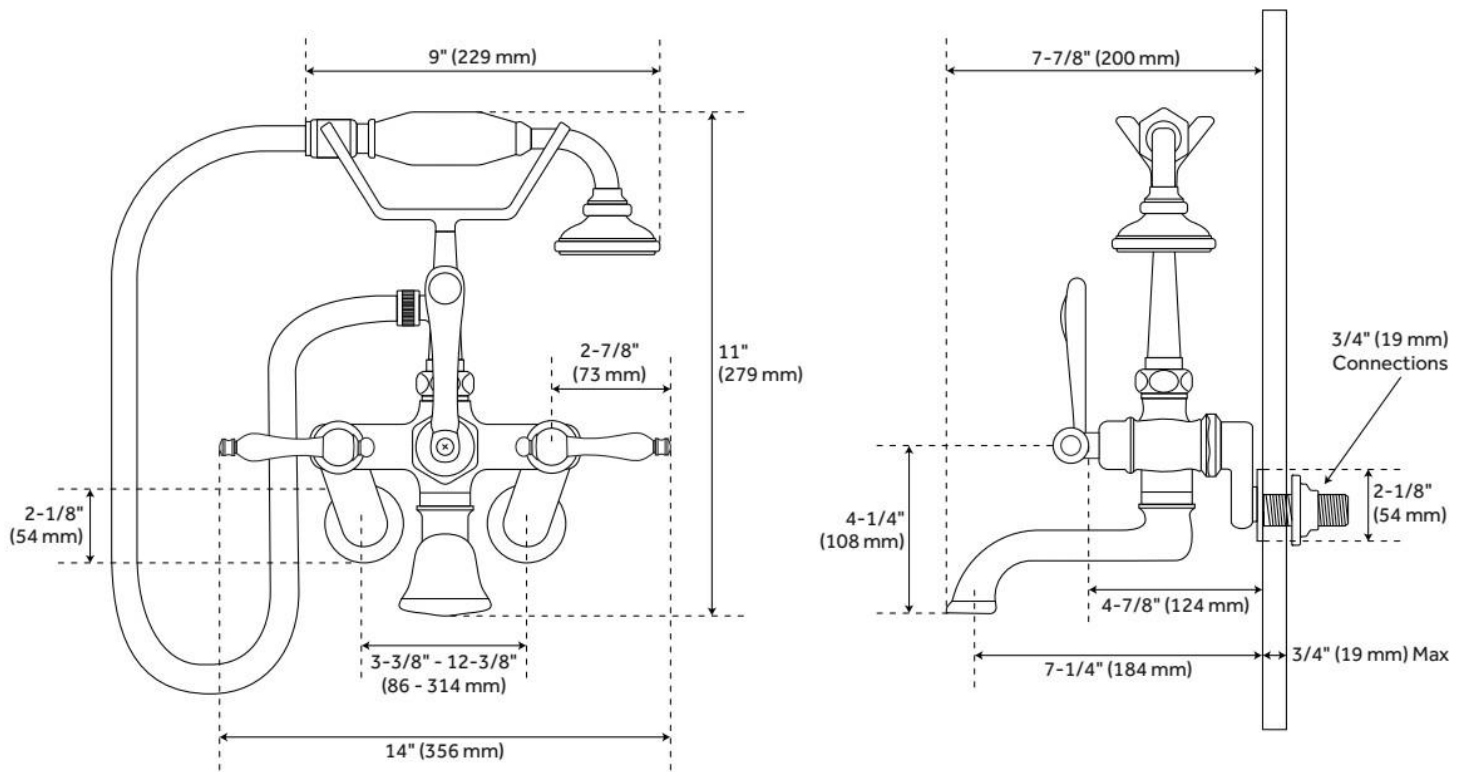

TUB WALL-MOUNT TELEPHONE FAUCET & HAND SHOWER - LEVER HANDLE

SKU: 926860

Code: SH402570, SH402573, SH402572, SH402569, SH402571

FEATURES

Material: Metal construction for strength and durability

Installation Type: Tub Wall Mount

Flow Rate: 13.3 gpm (50.4 L/min) @ 80 psi

Hand Shower Flow Rate: 1.8 gpm (6.8 L/min) @ 80 psi

Spray Type: Full

Cartridge Type: Ceramic Disc

Swivel Spout: No

LISTED ID: SH441015*

ADDITIONAL FEATURES

- Spout is below deck.
- Constructed with high quality materials.
- Faucet can be installed with variable centers from 3-3/8" - 12-3/8"

REVISED 5/13/2024

TUB WALL-MOUNT TELEPHONE FAUCET & HAND SHOWER - LEVER HANDLE

SKU: 926860

Code: SH402570, SH402573, SH402572, SH402569, SH402571

REVISED 5/13/2024