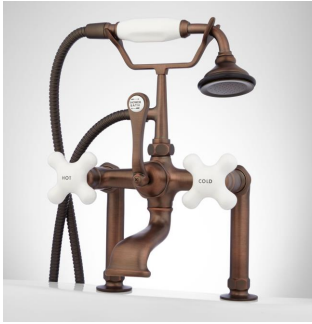

DECK-MOUNT TELEPHONE FAUCET WITH PORCELAIN CROSS HANDLES AND DECK COUPLERS

SKU: 926861

Code: SH402653, SH419397, SH402662, SH419401, SH402663, SH402654

FEATURES

Installation Type: Deck Mount
Features: Hand Shower Included
Design: Traditional
Assembly Required: No
Faucet Centers: 7"
Drain Included: No
Handle Type: Cross
Hand Shower Hose Length: 60"
Hand Shower Style: Telephone
Water Connection Included: Yes
Diverter Included: Yes
Spout Reach: 7"
Ceramic Disc Cartridges: Yes
Hot and Cold Indicators: Yes
Handle Material: Porcelain
Max. Deck Thickness: 1-1/2"
Tub Faucet Material: Metal
Spout Width: 2"
Couplers Included: Yes

REVISED 3/17/2023

DECK-MOUNT TELEPHONE FAUCET WITH PORCELAIN CROSS HANDLES AND DECK COUPLERS

SKU: 926861

Code: SH402653, SH419397, SH402662, SH419401, SH402663, SH402654

ADDITIONAL FEATURES

- Choose between 2", 4", 6", or 12" deck-mount couplers.
- Hand shower rests 8" above the center of the faucet body.
- Spout drops 5" from center of faucet body.

REVISED 3/17/2023

DECK-MOUNT TELEPHONE TUB FAUCET WITH CROSS HANDLES AND DECK COUPLERS

SKU: 926861

All dimensions and specifications are nominal and may vary. Use actual products for accuracy in critical situations.