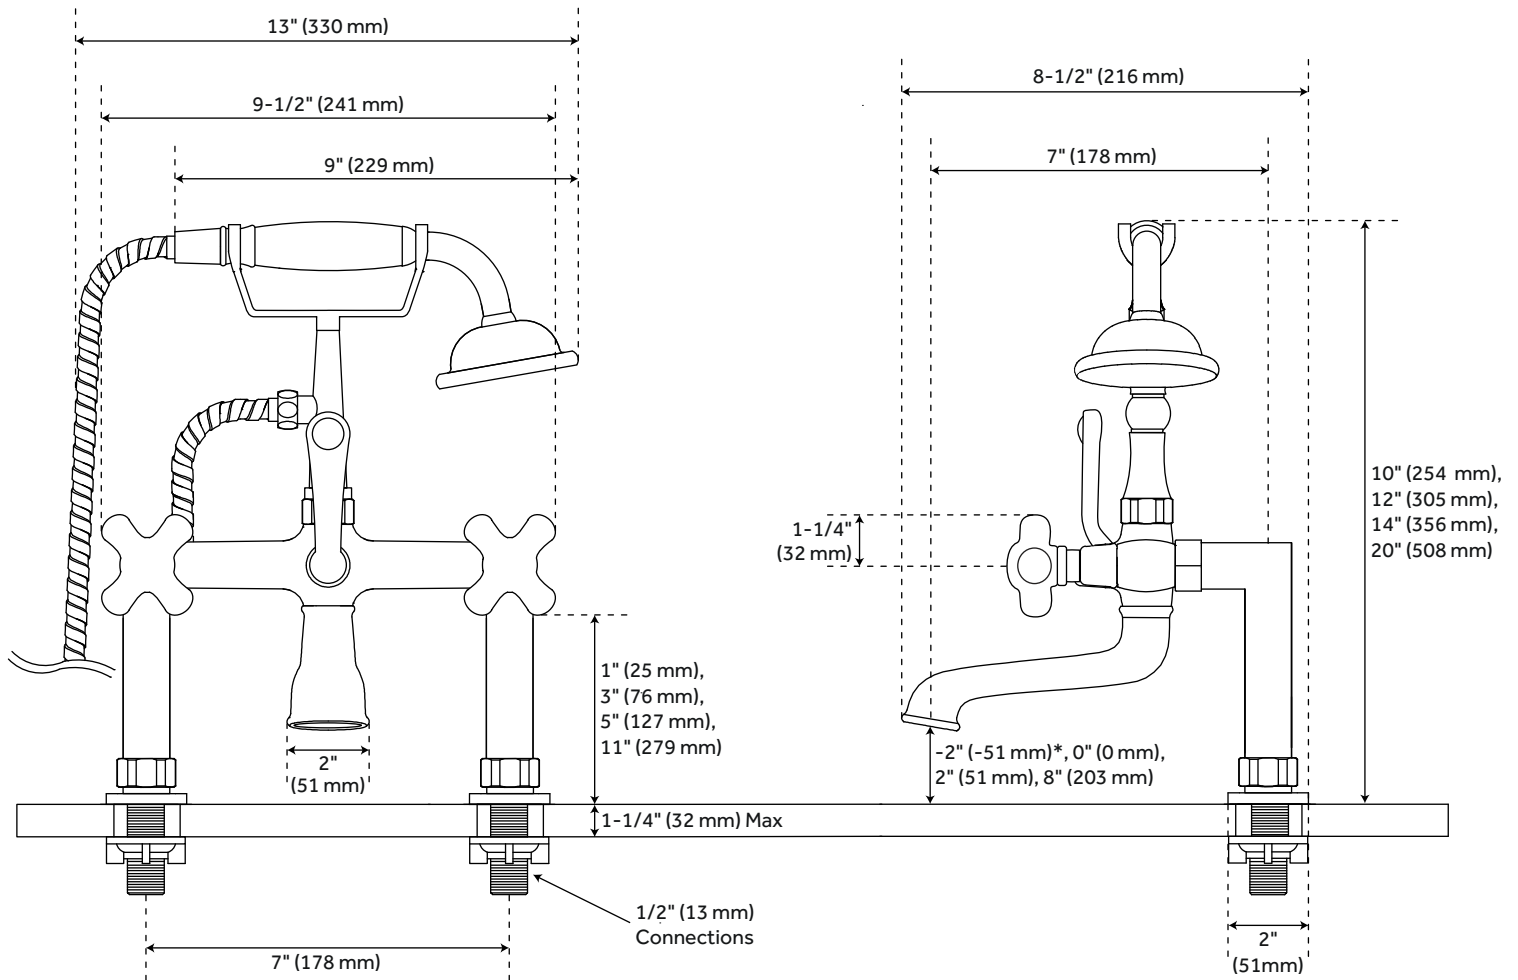

DECK-MOUNT TELEPHONE FAUCET WITH PORCELAIN CROSS HANDLES AND DECK COUPLERS

SKU: 926861

Code: SH402653, SH419397, SH402662, SH419401, SH402663, SH402654

FEATURES

Installation Type: Deck Mount
Features: Hand Shower Included
Design: Traditional
Assembly Required: No
Faucet Centers: 7"
Drain Included: No
Handle Type: Cross
Hand Shower Hose Length: 60"
Hand Shower Style: Telephone
Water Connection Included: Yes
Diverter Included: Yes
Spout Reach: 7"
Ceramic Disc Cartridges: Yes
Hot and Cold Indicators: Yes
Handle Material: Porcelain
Max. Deck Thickness: 1-1/2"
Tub Faucet Material: Metal
Spout Width: 2"
Couplers Included: Yes

REVISED 3/17/2023

DECK-MOUNT TELEPHONE FAUCET WITH PORCELAIN CROSS HANDLES AND DECK COUPLERS

SKU: 926861

Code: SH402653, SH419397, SH402662, SH419401, SH402663, SH402654

ADDITIONAL FEATURES

- Choose between 2", 4", 6", or 12" deck-mount couplers.
- Hand shower rests 8" above the center of the faucet body.
- Spout drops 5" from center of faucet body.

REVISED 3/17/2023

DECK-MOUNT TELEPHONE TUB FAUCET WITH CROSS HANDLES AND DECK COUPLERS

SKU: 926861

All dimensions and specifications are nominal and may vary. Use actual products for accuracy in critical situations.