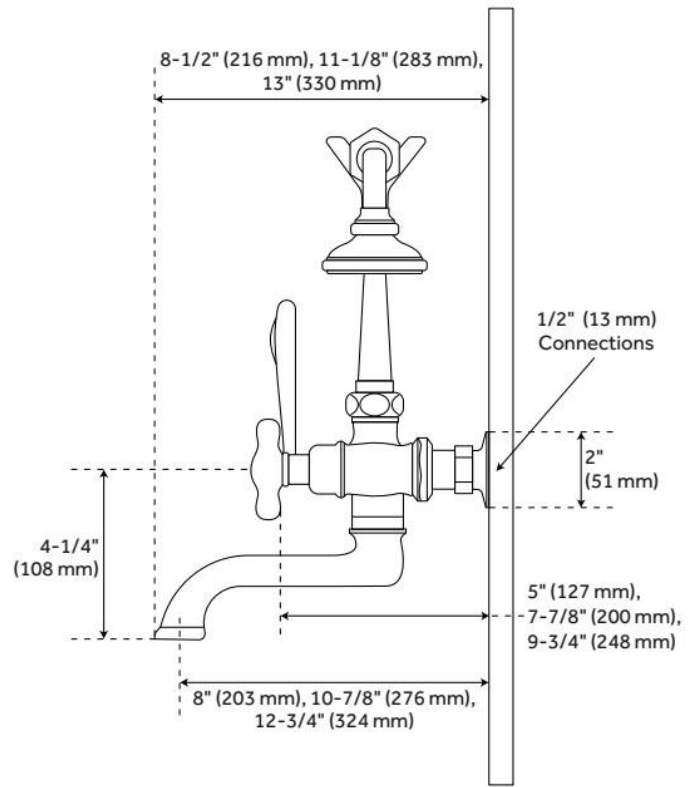

## FEATURES

Material: Metal construction for strength and durability

Installation Type: Wall Mount

Flow Rate: 13.3 gpm (50.4 L/min) @ 80 psi

Hand Shower Flow Rate: 1.8 gpm (6.8 L/min) @ 80 psi

Spray Type: Full

## ADDITIONAL FEATURES

- Wall-mount couplers included.
- 2" wall coupler shown in photography.

REVISED 7/26/2024

# WALL-MOUNT TELEPHONE FAUCET WITH PORCELAIN CROSS HANDLE AND WALL COUPLERS

SKU: 926865

Code: SH402640, SH418624, SH419231, SH418628, SH402639, SH419233

REVISED 7/26/2024

## ADDITIONAL FEATURES

- Couplers for mounting tub faucet to flat wall.
- 1/2" FIP inlets.
- Choose between 2" and 4" coupler extension.
- 2" coupler extends 1-3/4" from finished wall.
- Sold in pairs.