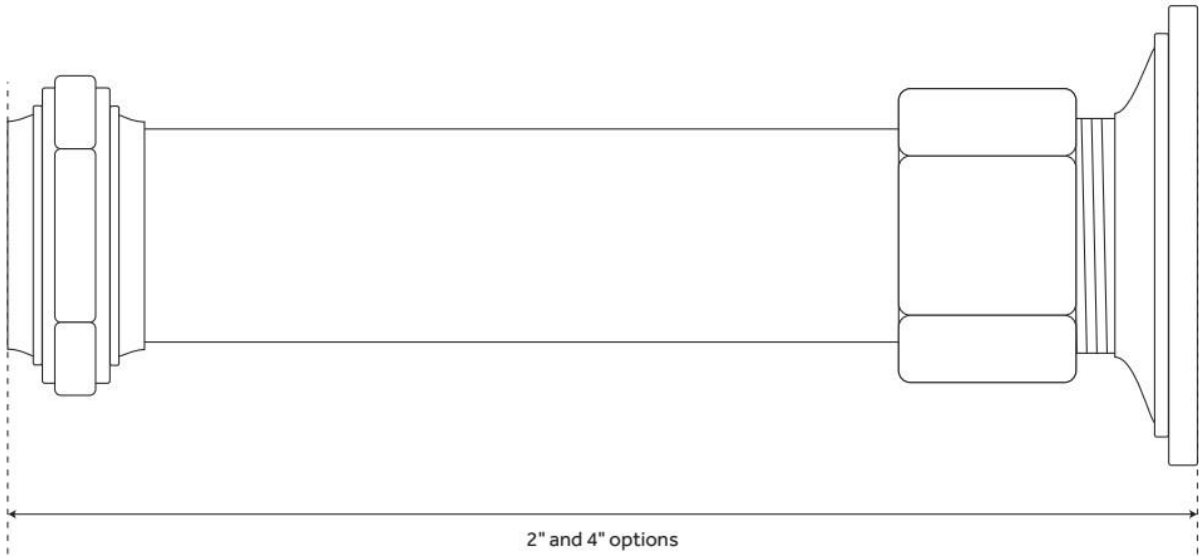

WALL-MOUNT COUPLER - SET OF 2

SKU: 932410

Code: SH195762, SH329446, SH195763, SH196591, SH418107, SH418106, SH418108, SH418109

REVISED 5/13/2024