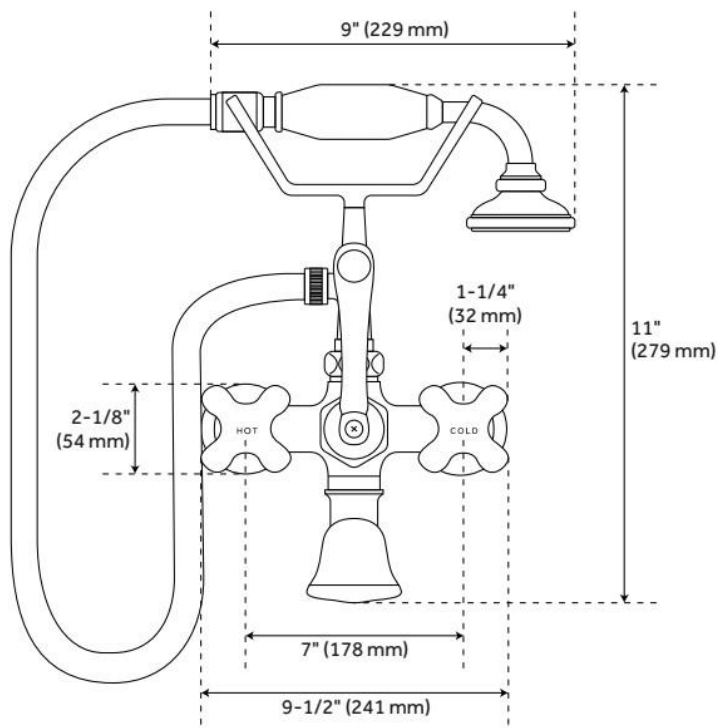

## FEATURES

Material: Metal construction for strength and durability

Installation Type: Wall Mount

Flow Rate: 13.3 gpm (50.4 L/min) @ 80 psi

Hand Shower Flow Rate: 1.8 gpm (6.8 L/min) @ 80 psi

Spray Type: Full

## ADDITIONAL FEATURES

- Wall-mount couplers included.
- 2" wall coupler shown in photography.

REVISED 7/26/2024

# WALL-MOUNT TELEPHONE FAUCET WITH PORCELAIN CROSS HANDLE AND WALL COUPLERS

SKU: 926865

Code: SH402640, SH418624, SH419231, SH418628, SH402639, SH419233

REVISED 7/26/2024

## ADDITIONAL FEATURES

- Couplers for mounting tub faucet to flat wall.
- 1/2" FIP inlets.
- Choose between 2" and 4" coupler extension.
- 2" coupler extends 1-3/4" from finished wall.
- Sold in pairs.