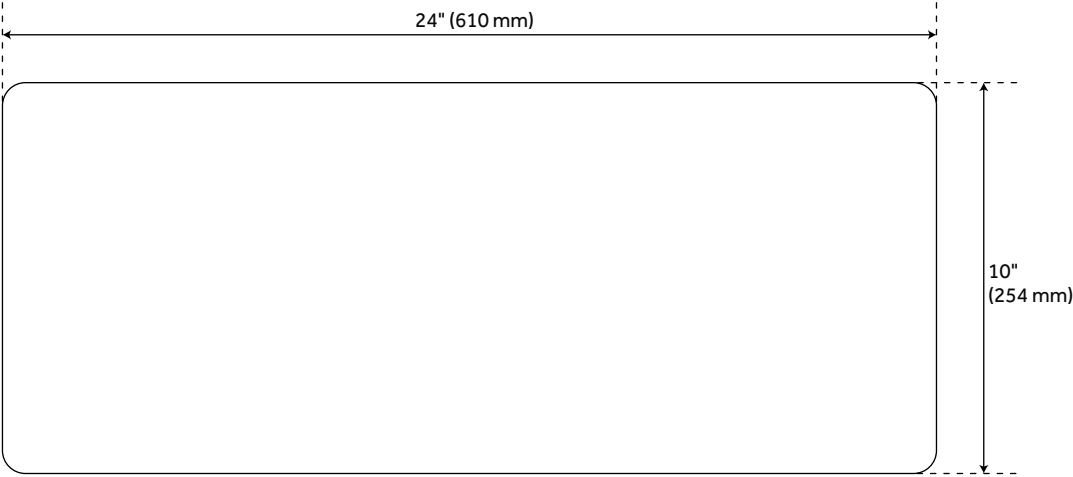

24" RISINGER FIRECLAY FARMHOUSE SINK - WHITE

SKU: 926891

All dimensions and specifications are nominal and may vary. Use actual products for accuracy in critical situations.