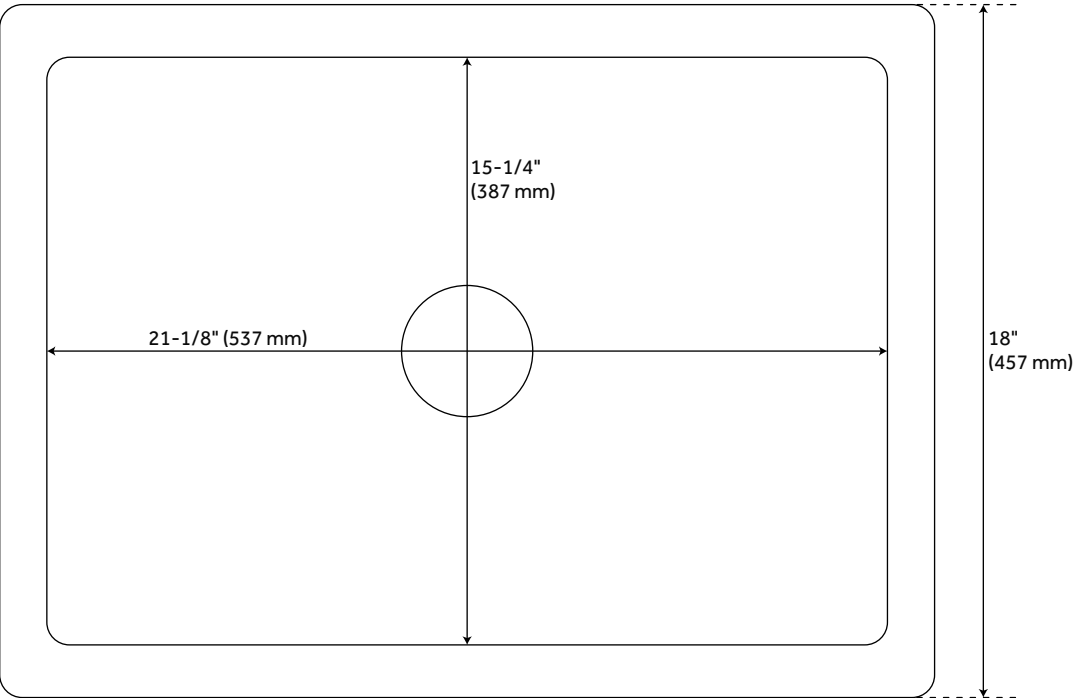

24" RISINGER REVERSIBLE FIRECLAY FARMHOUSE SINK - SMOOTH APRON - WHITE

SKU: 926891
Code: SH394767

FEATURES

Material: Fireclay
Length: 24"
Width: 18"
Height: 10"
Assembly Required: No
Number of Basins: 1
Sink Installation: Farmhouse
Product Color: White
Faucet Centers: No Faucet Hole
Basin Length: 21-1/8"
Basin Width: 15-1/4"
Fits Drain Hole Size: 3-1/2"
Exterior Treatment: Smooth
Interior Treatment: Smooth
Drain Included: Optional
Faucet Included: No
Basin Configuration: Single
Apron Design: Smooth
Water Depth to Rim: 9"
Apron Front Rim Thickness: 1-3/8"
Side and Back Rim Thickness: 1-3/8"
Faucet Holes: No Faucet Hole
Reversible Mounting: Yes

REVISED 3/31/2023

24" RISINGER REVERSIBLE FIRECLAY FARMHOUSE SINK - SMOOTH APRON - WHITE

SKU: 926891

Code: SH394767

ADDITIONAL FEATURES

- Solid fireclay creates a smoother surface and prevents rippling.
- Sink is reversible with smooth (shown) or casement front visible.
- If purchasing drain separately, it must be able to accommodate a sink drain thickness of 1".
- All sink dimensions are ($\pm 1/2"$).

REVISED 3/31/2023

24" RISINGER FIRECLAY FARMHOUSE SINK - WHITE

SKU: 926891

All dimensions and specifications are nominal and may vary. Use actual products for accuracy in critical situations.