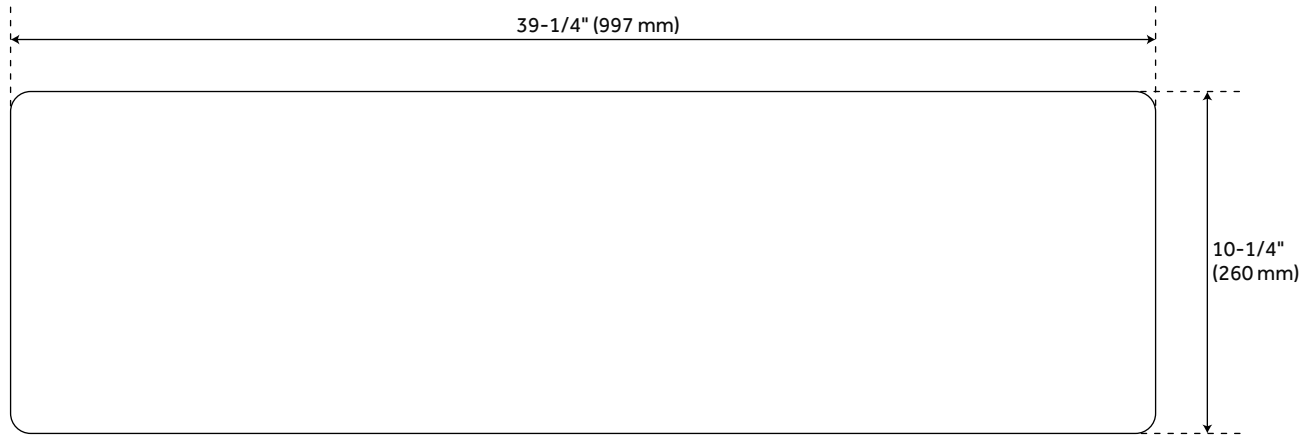

39" RISINGER DOUBLE-BOWL FIRECLAY FARMHOUSE SINK - BISCUIT

SKU: 926907

All dimensions and specifications are nominal and may vary. Use actual products for accuracy in critical situations.