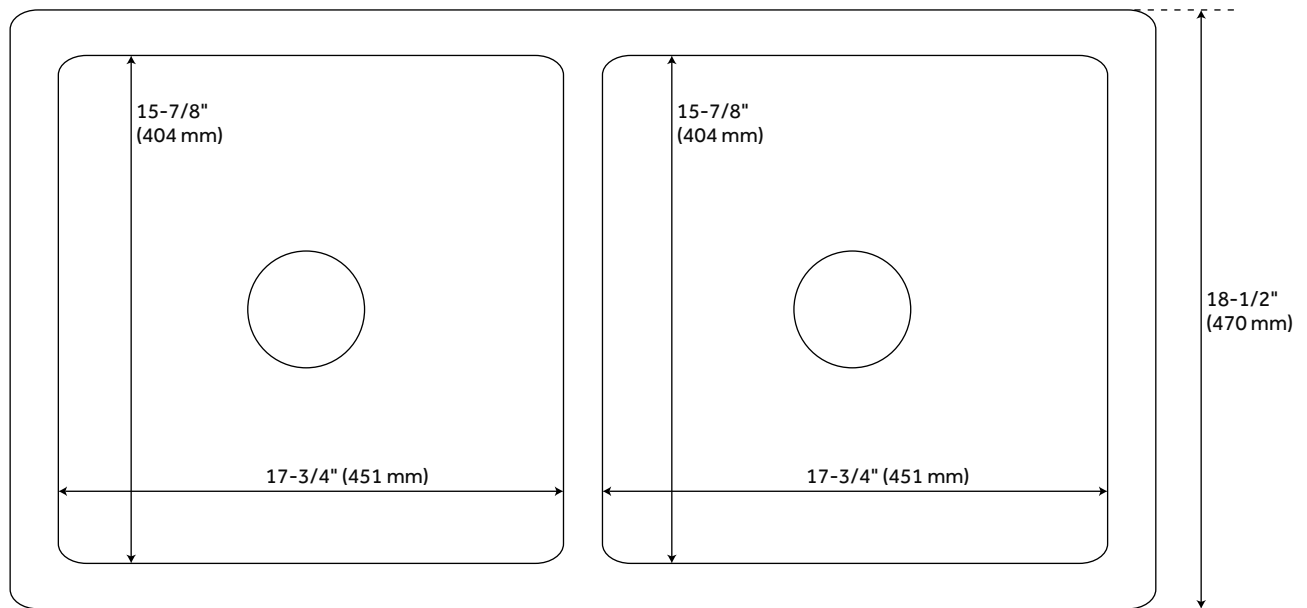

39" RISINGER DOUBLE-BOWL FIRECLAY FARMHOUSE SINK - BISCUIT

SKU: 926907

All dimensions and specifications are nominal and may vary. Use actual products for accuracy in critical situations.