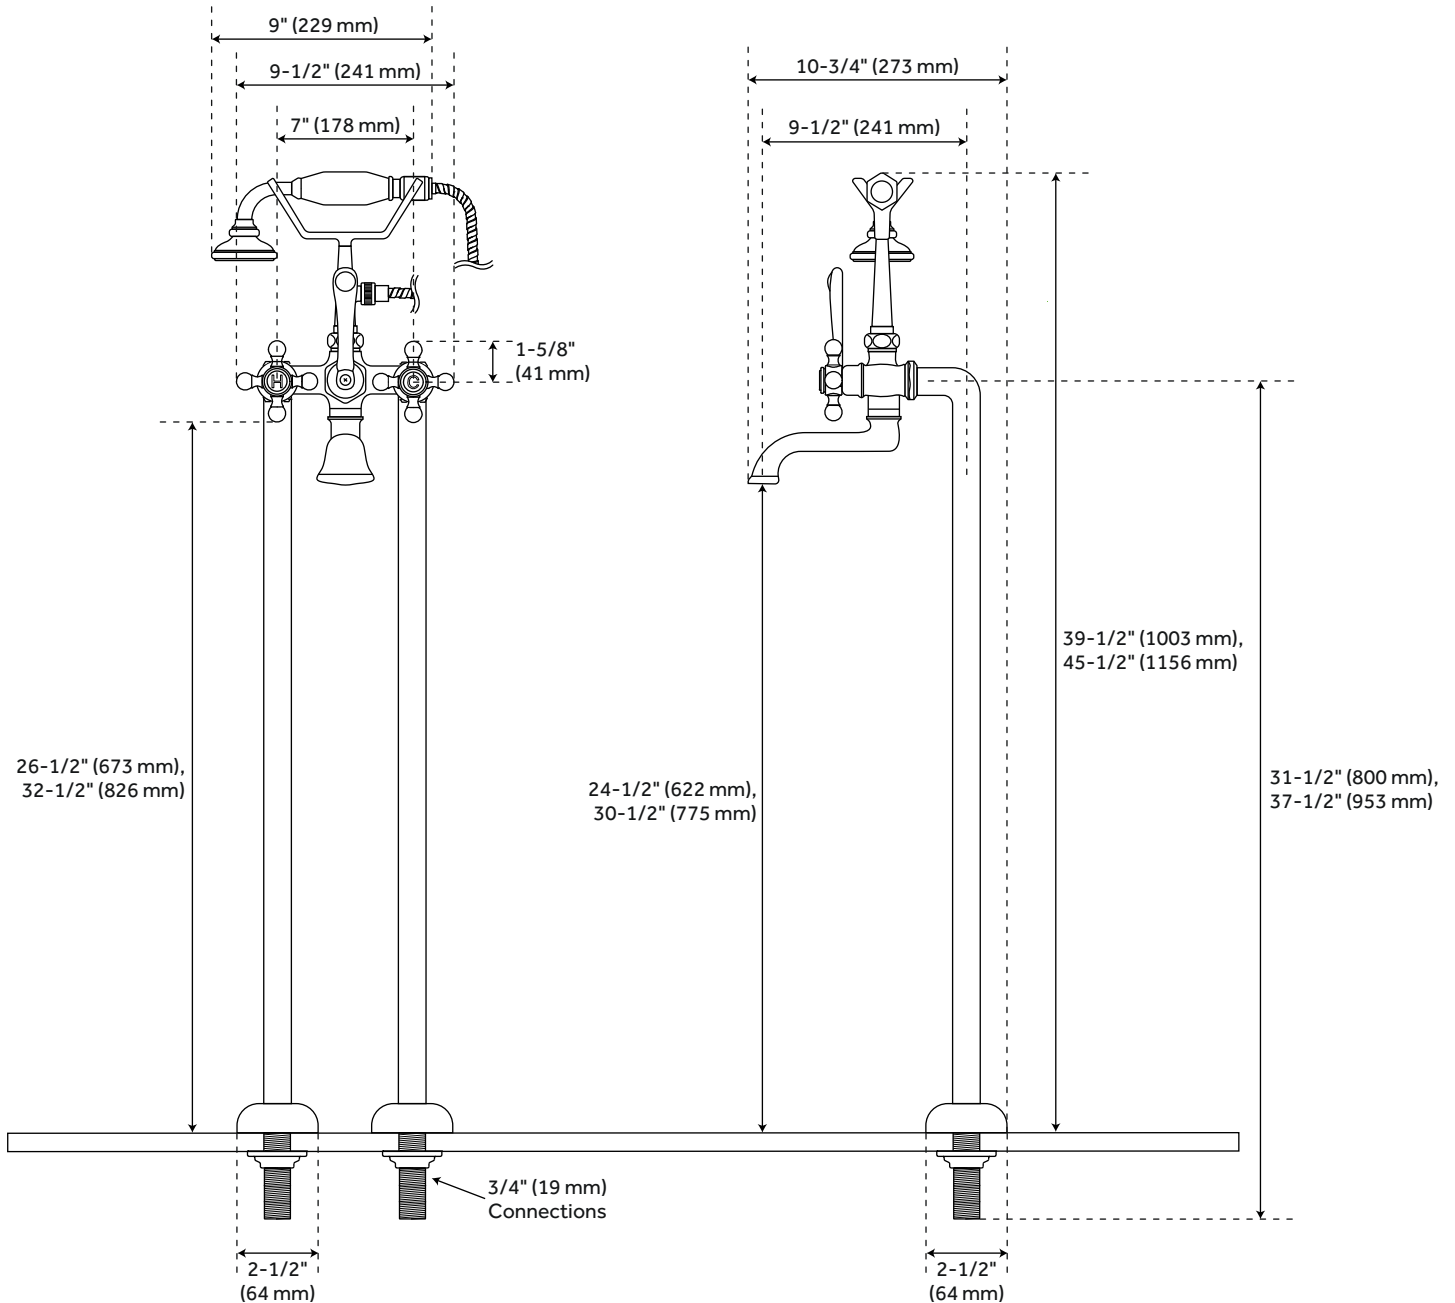

FREESTANDING TELEPHONE TUB FAUCET & SUPPLIES - VINTAGE CROSS HANDLES

SKU: 926916

Code: SH402788, SH402789

FEATURES

Installation Type: Freestanding
Features: Hand Shower Included
Design: Traditional
Product Finish: Chrome
Depth: 10-3/4"
Assembly Required: No
Faucet Centers: 7"
Drain Included: No
Handle Type: Cross
Hand Shower Hose Length: 60"
Hand Shower Style: Telephone
Water Connection Included: Yes
Water Supplies Included: Yes
Diverter Included: Yes
Spout Reach: 9-1/2"
Ceramic Disc Cartridges: Yes
Hot and Cold Indicators: Yes
Handle Material: Metal
Tub Faucet Material: Metal
Spout Width: 2"

REVISED 3/17/2023

FREESTANDING TELEPHONE TUB FAUCET & SUPPLIES - VINTAGE CROSS HANDLES

SKU: 926916

Code: SH402788, SH402789

ADDITIONAL FEATURES

- 31-1/2" Water Supply Line Additional Measurements: Overall Height: 39-1/2" - Height to Spout: 24-1/2" - Height to Control Valve: 26-1/2"
- 37-1/2" Water Supply Line Additional Measurements: Overall Height: 45-1/2" - Height to Spout: 30-1/2" - Height to Control Valve: 32-1/2"
- Freestanding design requires only under-floor supports. 4" of total height is below floor.
- Heavy duty, 3/4" ID, 1" OD brass pipe.
- Underfloor access is required for proper installation. Installation on a concrete slab will require cutting and concrete removal.

REVISED 3/17/2023

FREESTANDING TELEPHONE TUB FAUCET AND SUPPLIES - VINTAGE CROSS HANDLES

SKU: 926916

All dimensions and specifications are nominal and may vary. Use actual products for accuracy in critical situations.