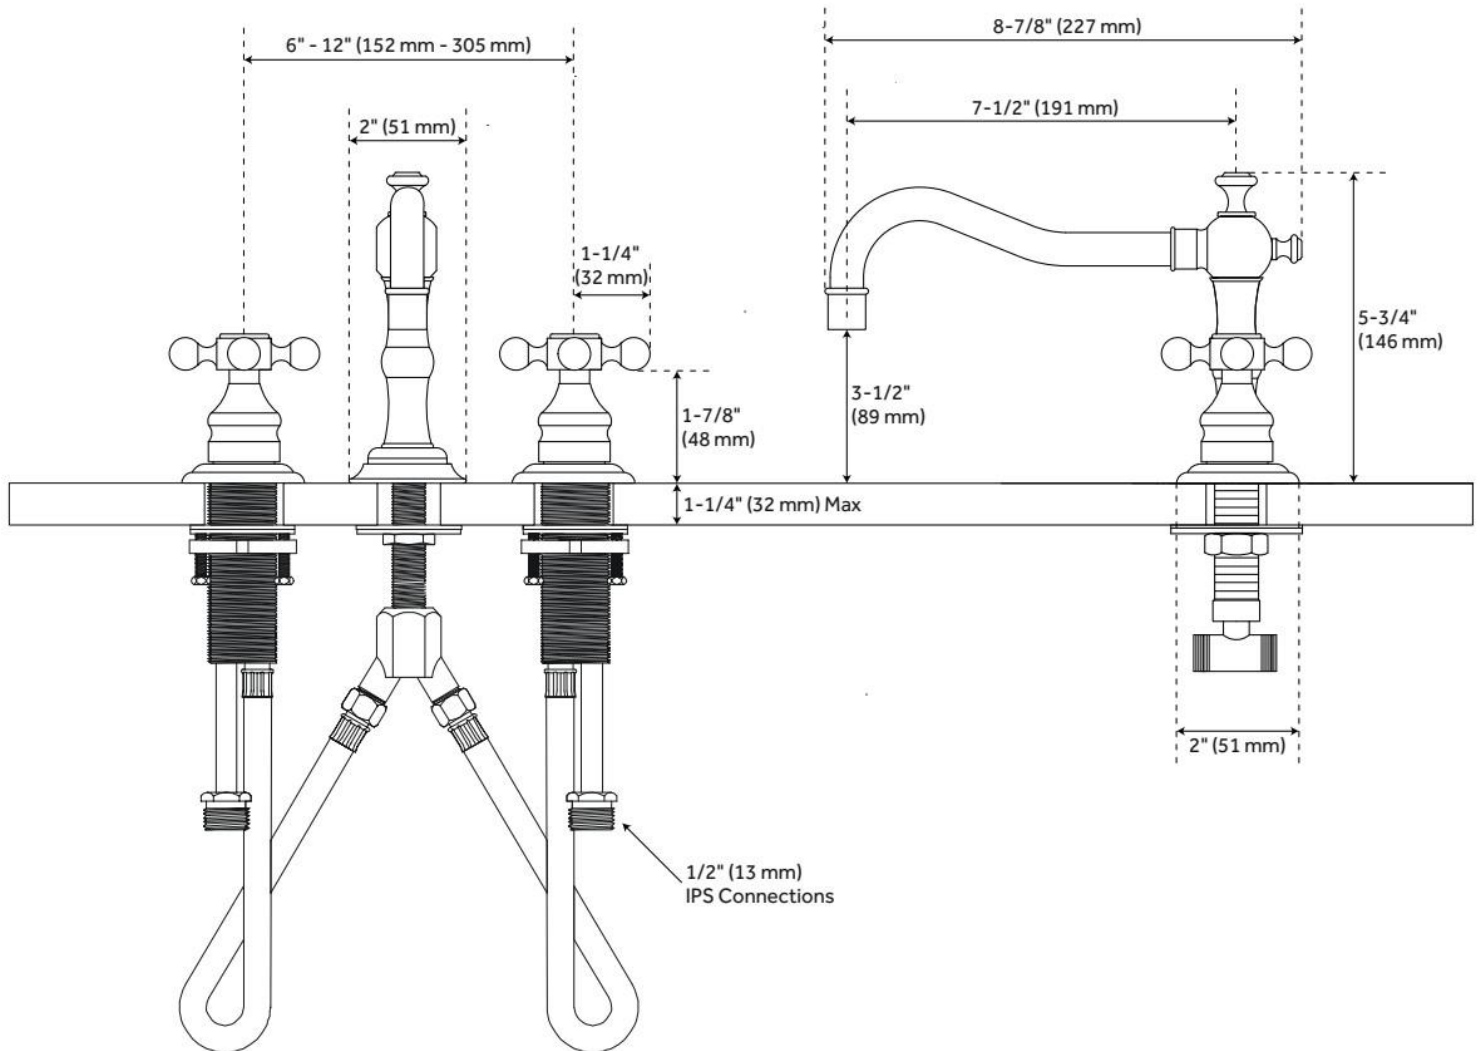

BARBOUR WIDESPREAD BATHROOM FAUCET

SKU: 927248

Code: SH404086, SH404085, SH404087, SH437388

FEATURES

Material: Metal construction for strength and durability

Installation Type: Widespread

Flow Rate: 1.2 gpm (4.5 L/min) @ 60 psi

Cartridge Type: Ceramic Disc

Swivel Spout: No

Drain Type: Metal push-pop with overflow

ASME A112.18.1/CSA B125.1, NSF/ANSI/CAN 61-9:Q \leq 1, LISTED ID: SH449027*

ADDITIONAL FEATURES

- Drain is compatible with sinks that have an overflow hole.
- Faucet can be installed with variable centers from 6" - 12"

REVISED 5/21/2024

BARBOUR WIDESPREAD BATHROOM FAUCET

SKU: 927248

Code: SH404086, SH404085, SH404087, SH437388

REVISED 5/21/2024

BARBOUR WIDESPREAD BATHROOM FAUCET

SKU: 927248

Code: SH404086, SH404085, SH404087, SH437388