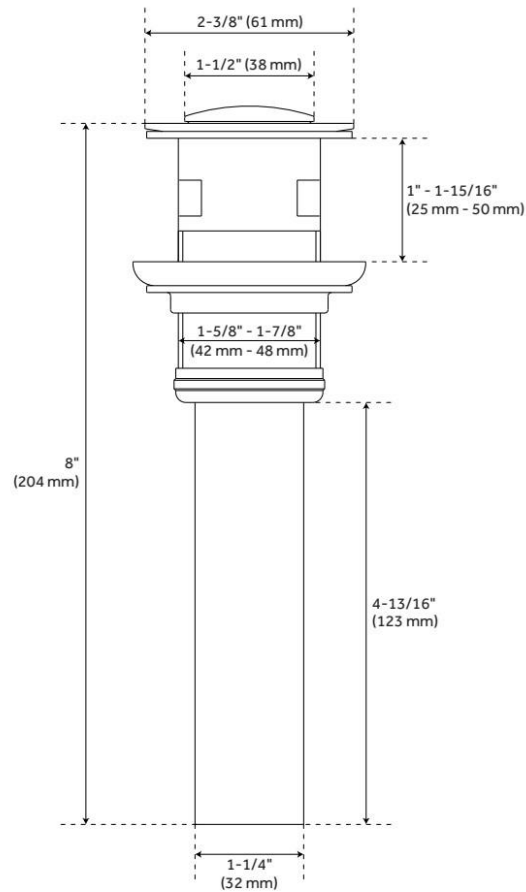

BARBOUR WIDESPREAD BATHROOM FAUCET

SKU: 927248

Code: SH404086, SH404085, SH404087, SH437388

FEATURES

Material: Metal construction for strength and durability

Installation Type: Widespread

Flow Rate: 1.2 gpm (4.5 L/min) @ 60 psi

Cartridge Type: Ceramic Disc

Swivel Spout: No

Drain Type: Metal push-pop with overflow

ASME A112.18.1/CSA B125.1, NSF/ANSI/CAN 61-9:Q \leq 1, LISTED ID: SH449027*

ADDITIONAL FEATURES

- Drain is compatible with sinks that have an overflow hole.
- Faucet can be installed with variable centers from 6" - 12"

REVISED 5/21/2024

BARBOUR WIDESPREAD BATHROOM FAUCET

SKU: 927248

Code: SH404086, SH404085, SH404087, SH437388

REVISED 5/21/2024

BARBOUR WIDESPREAD BATHROOM FAUCET

SKU: 927248

Code: SH404086, SH404085, SH404087, SH437388