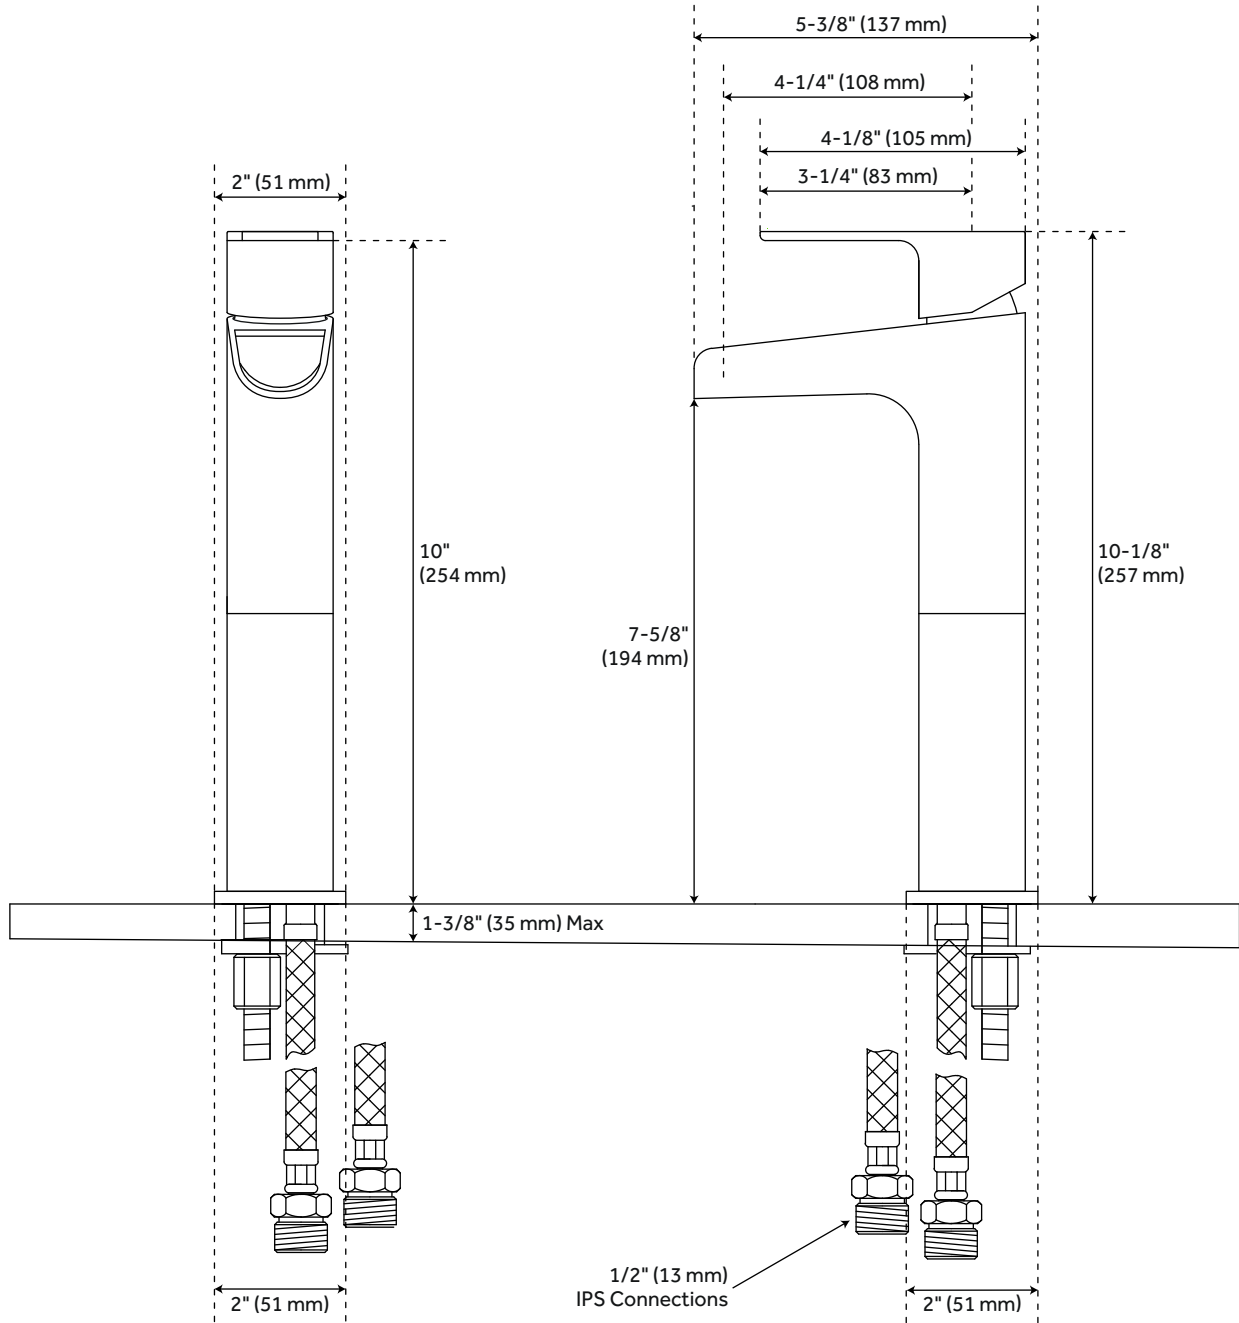

Width: 5-3/8"

Height: 10"

Assembly Required: No

Faucet Centers: Single-Hole

Overflow Hole: true

Fits Drain Hole Size: 1-1/2"

Drain Included: Yes

Faucet Material: Brass

Handle Type: Lever

Handle Length: 4-1/8"

Base Plate Width: 2"

IPS: 1/2"

Flow Rate: 1.2 gpm (gallons per minute)

Max. Countertop Thickness: 1-3/8"

Height To Spout: 7-5/8"

Spout Reach: 4-1/4"

Handle Height: 9-7/8"

Ceramic Disc Cartridges: Yes

Hot and Cold Indicators: No

REVISED 3/16/2023

PAGOSA WATERFALL VESSEL FAUCET

SKU: 927331

Code: SH437956, SH404257, SH404258, SH404259

ADDITIONAL FEATURES

- Drain is compatible with sinks that have an overflow hole.

REVISED 3/16/2023

PAGOSA WATERFALL VESSEL FAUCET

SKU: 927331

All dimensions and specifications are nominal and may vary. Use actual products for accuracy in critical situations.