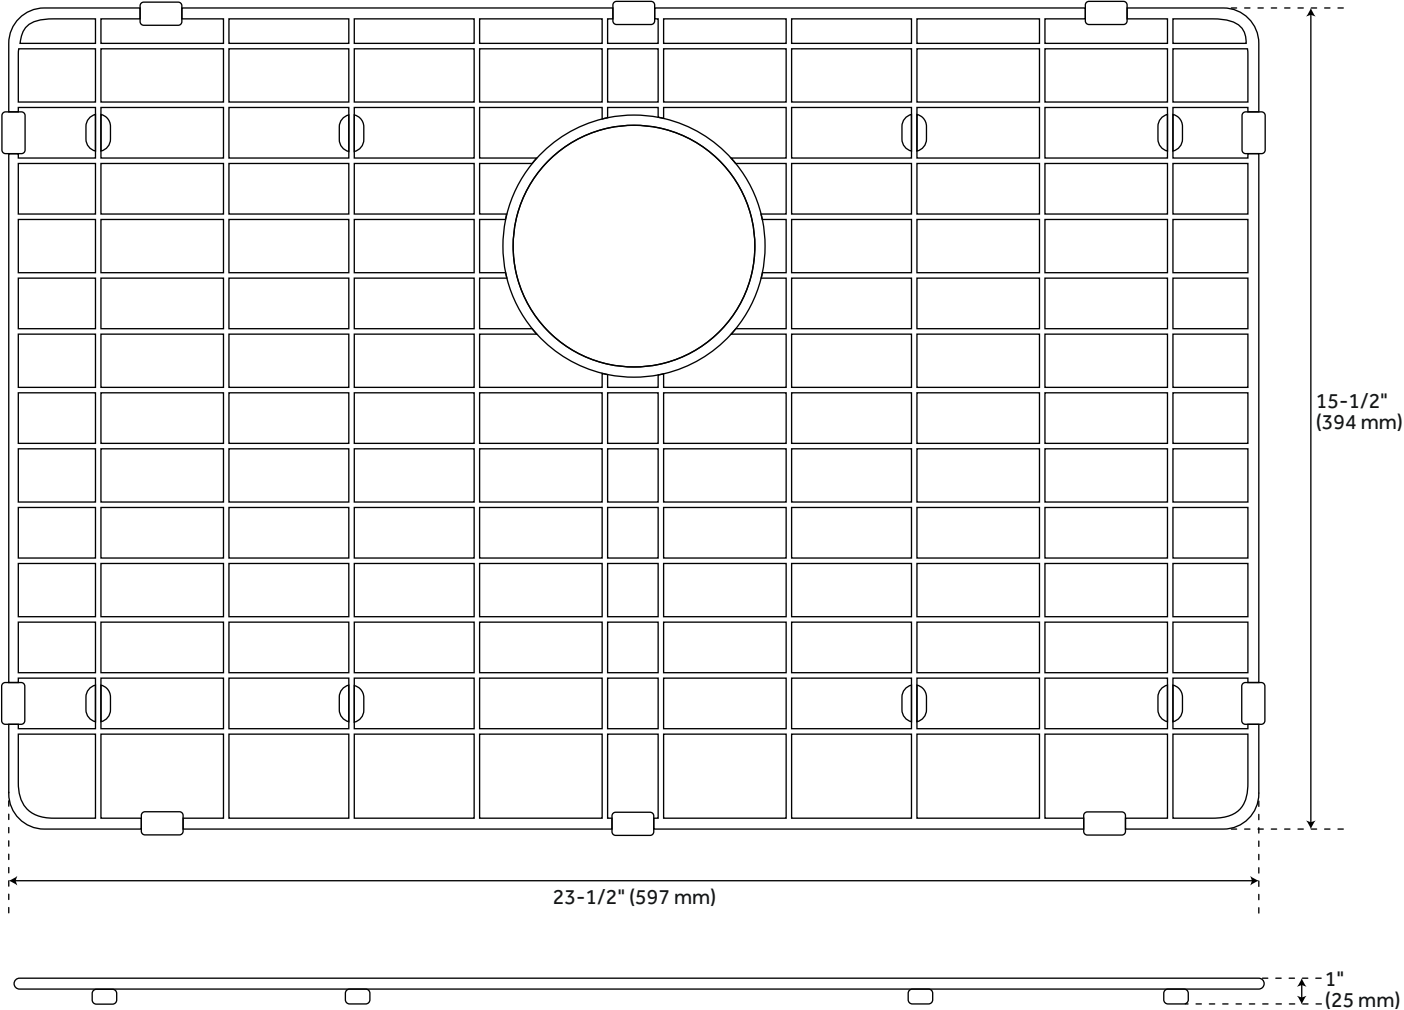

27" HAZELTON STAINLESS STEEL FARMHOUSE SINK

SKU: 927361
Code: SH478437

FEATURES

Material: Stainless Steel
Length: 27"
Width: 20"
Height: 10"
Assembly Required: No
Number of Basins: 1
Sink Installation: Farmhouse
Product Color: Stainless Steel
Faucet Centers: No Faucet Hole
Basin Length: 24"
Basin Width: 15-7/8"
Fits Drain Hole Size: 3-1/2"
Exterior Treatment: Smooth
Interior Treatment: Smooth
Metal Gauge/Thickness: 16 Gauge
Drain Included: Optional
Faucet Included: No
Sink Material: Stainless Steel
Basin Configuration: Single
Shape: Rectangle
Apron Design: Flat
Water Depth to Rim: 9-3/4"
Apron Front Rim Thickness: 2-1/2"
Faucet Holes: No Faucet Hole

ASME A112.19.3/CSA B45.4

REVISED 3/31/2023

27" HAZELTON STAINLESS STEEL FARMHOUSE SINK

SKU: 927361
Code: SH478437

ADDITIONAL FEATURES

- Made of 16-gauge, 304-grade stainless steel.
- Handcrafted with matte finish.
- Apron height: 9"

REVISED 3/31/2023

27" HAZELTON STAINLESS STEEL FARMHOUSE SINK

SKU: 927361
SH229033SS

All dimensions and specifications are nominal and may vary. Use actual products for accuracy in critical situations.

OPTIONAL SINK GRID FOR 27" HAZELTON FARMHOUSE SINK

SKU: 927361
SH229033GSS

All dimensions and specifications are nominal and may vary. Use actual products for accuracy in critical situations.