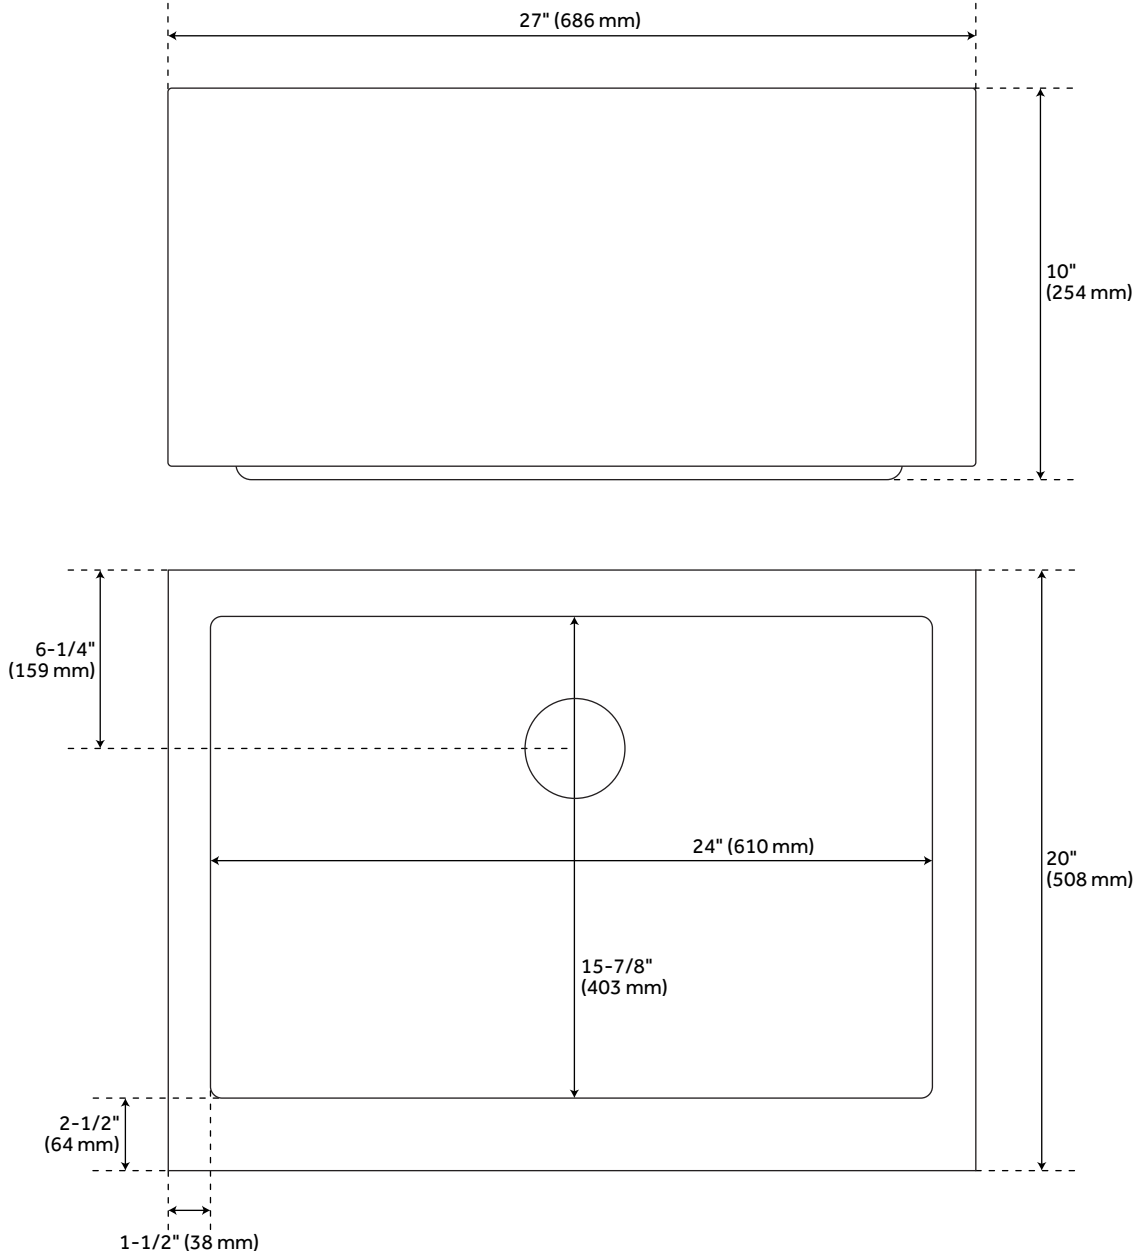

27" HAZELTON STAINLESS STEEL FARMHOUSE SINK

SKU: 927361
Code: SH478437

FEATURES

Material: Stainless Steel
Length: 27"
Width: 20"
Height: 10"
Assembly Required: No
Number of Basins: 1
Sink Installation: Farmhouse
Product Color: Stainless Steel
Faucet Centers: No Faucet Hole
Basin Length: 24"
Basin Width: 15-7/8"
Fits Drain Hole Size: 3-1/2"
Exterior Treatment: Smooth
Interior Treatment: Smooth
Metal Gauge/Thickness: 16 Gauge
Drain Included: Optional
Faucet Included: No
Sink Material: Stainless Steel
Basin Configuration: Single
Shape: Rectangle
Apron Design: Flat
Water Depth to Rim: 9-3/4"
Apron Front Rim Thickness: 2-1/2"
Faucet Holes: No Faucet Hole

ASME A112.19.3/CSA B45.4

REVISED 3/31/2023

27" HAZELTON STAINLESS STEEL FARMHOUSE SINK

SKU: 927361
Code: SH478437

ADDITIONAL FEATURES

- Made of 16-gauge, 304-grade stainless steel.
- Handcrafted with matte finish.
- Apron height: 9"

REVISED 3/31/2023

27" HAZELTON STAINLESS STEEL FARMHOUSE SINK

SKU: 927361
SH229033SS

All dimensions and specifications are nominal and may vary. Use actual products for accuracy in critical situations.

OPTIONAL SINK GRID FOR 27" HAZELTON FARMHOUSE SINK

SKU: 927361
SH229033GSS

All dimensions and specifications are nominal and may vary. Use actual products for accuracy in critical situations.