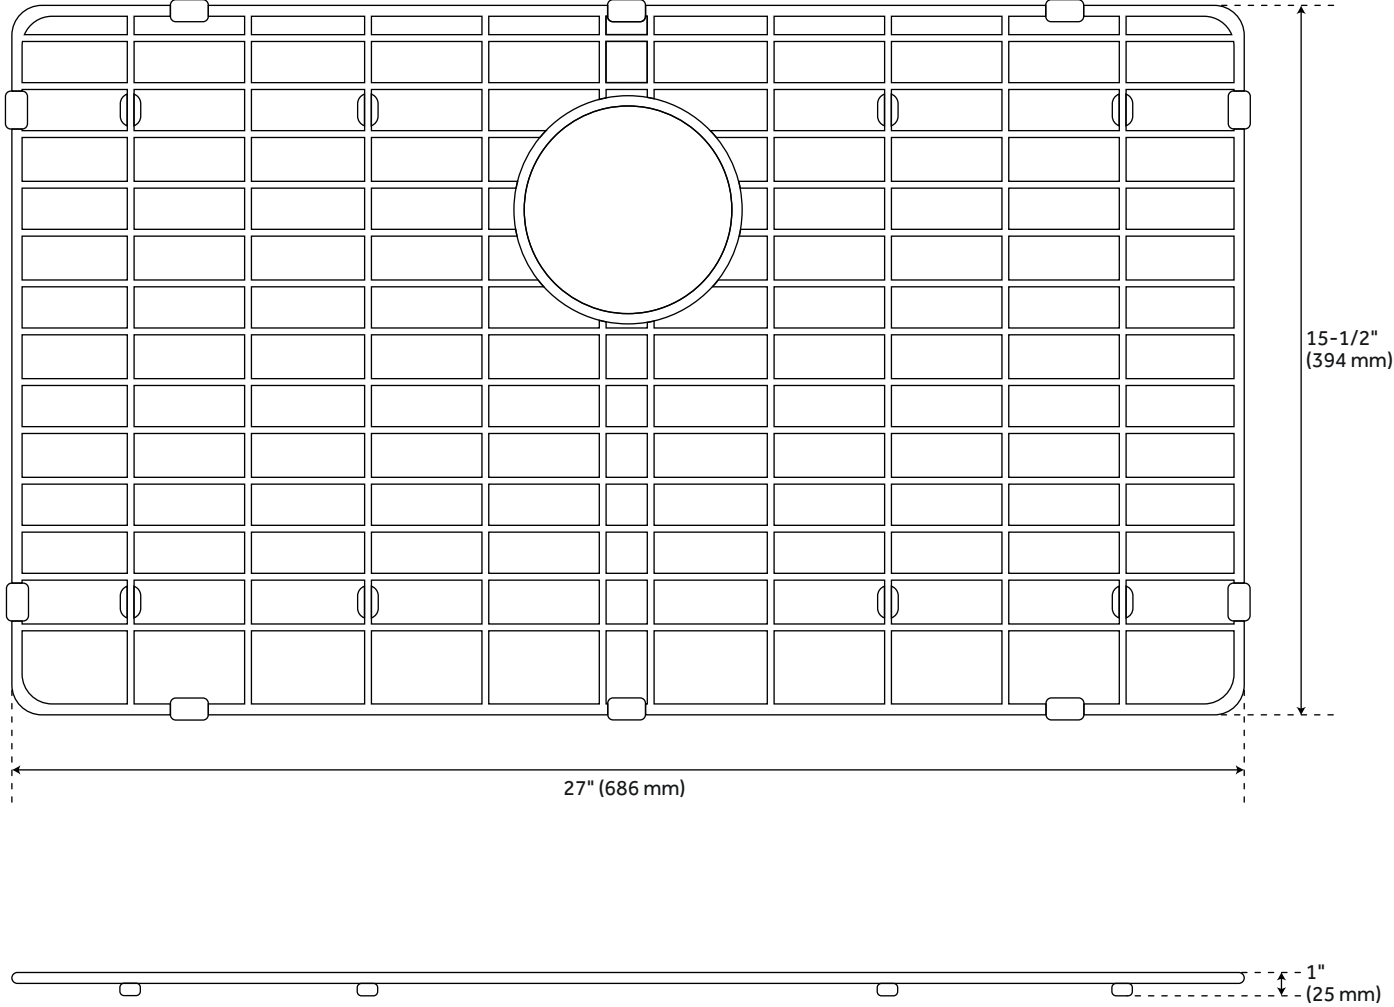

## FEATURES

Material: Stainless Steel  
Length: 30"  
Width: 20"  
Height: 10"  
Assembly Required: No  
Number of Basins: 1  
Sink Installation: Farmhouse  
Product Color: Stainless Steel  
Faucet Centers: No Faucet Hole  
Basin Length: 27-1/2"  
Basin Width: 15-7/8"  
Fits Drain Hole Size: 3-1/2"  
Exterior Treatment: Smooth  
Interior Treatment: Smooth  
Metal Gauge/Thickness: 16 Gauge  
Drain Included: Optional  
Faucet Included: No  
Sink Material: Stainless Steel  
Basin Configuration: Single  
Shape: Rectangle  
Apron Design: Flat  
Water Depth to Rim: 9-3/4"  
Apron Front Rim Thickness: 2-3/4"  
Faucet Holes: No Faucet Hole

## ADDITIONAL FEATURES

- Made of 16-gauge, 304-grade stainless steel.
- Handcrafted with matte finish.
- Apron height: 9"

REVISED 3/31/2023

# 30" HAZELTON STAINLESS STEEL FARMHOUSE SINK

SKU: 927362  
SH229030SS

All dimensions and specifications are nominal and may vary. Use actual products for accuracy in critical situations.

# OPTIONAL SINK GRID FOR 30" HAZELTON FARMHOUSE SINK

SKU: 927362  
SH229030GSS

All dimensions and specifications are nominal and may vary. Use actual products for accuracy in critical situations.