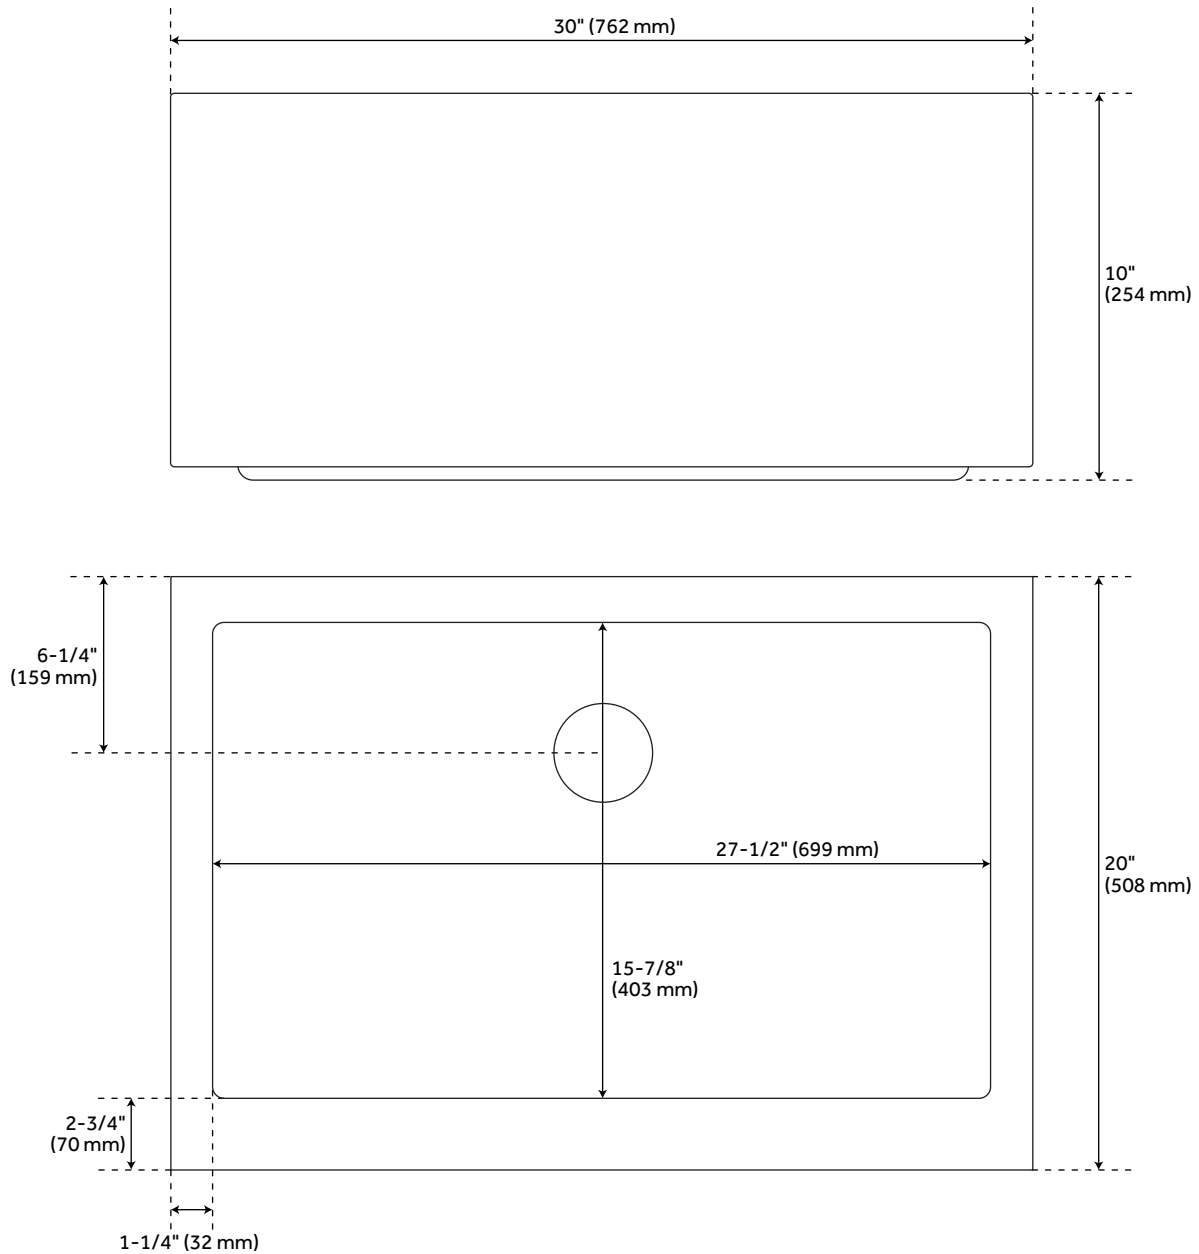

30" HAZELTON STAINLESS STEEL FARMHOUSE SINK

SKU: 927362
SH229030SS

All dimensions and specifications are nominal and may vary. Use actual products for accuracy in critical situations.