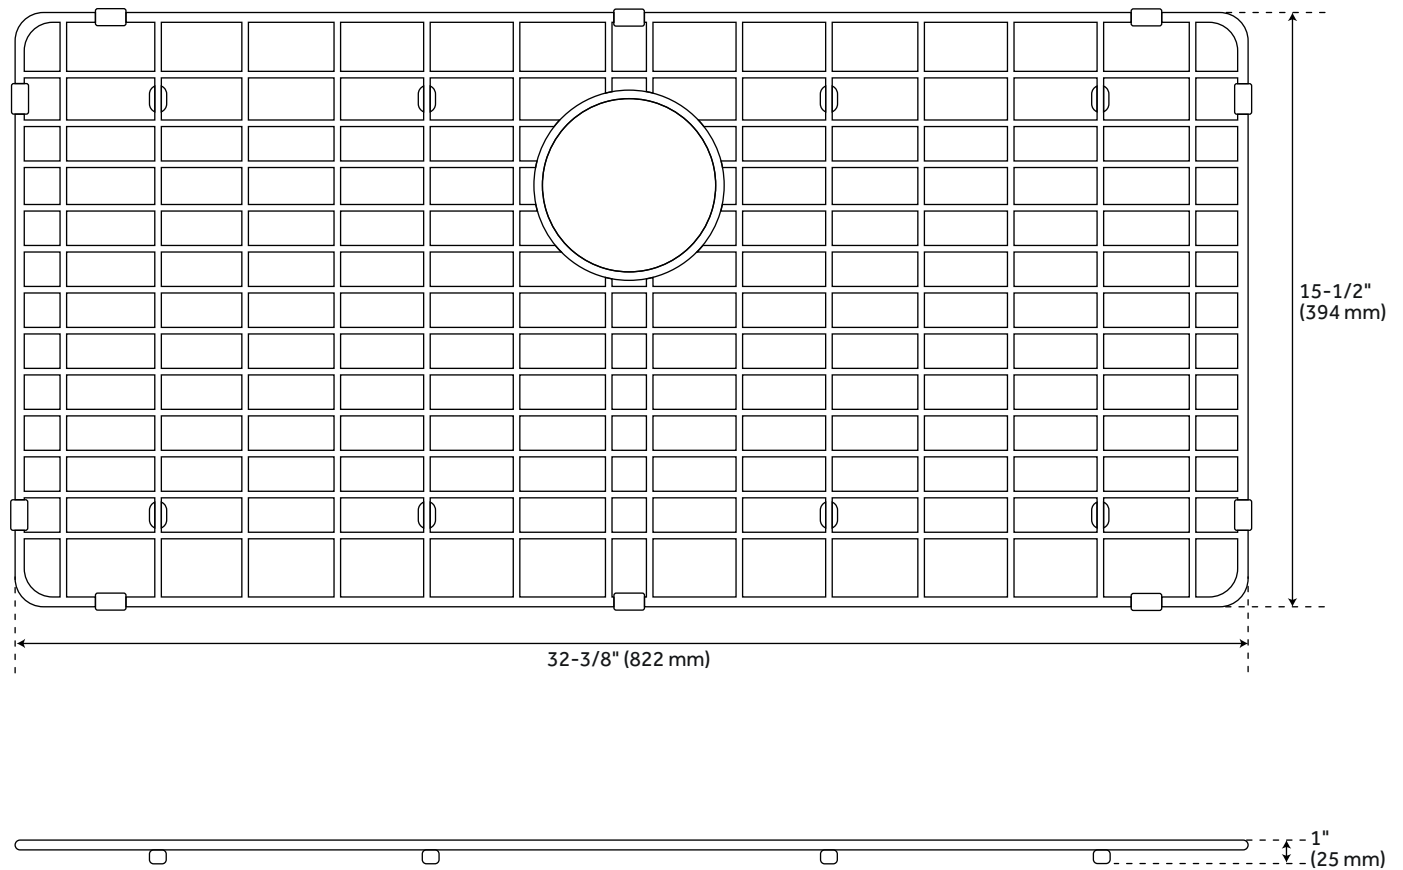

36" HAZELTON STAINLESS STEEL FARMHOUSE SINK

SKU: 927364
Code: SH478436

FEATURES

Material: Stainless Steel
Length: 36"
Width: 20"
Height: 10"
Assembly Required: No
Number of Basins: 1
Sink Installation: Farmhouse
Product Color: Stainless Steel
Faucet Centers: No Faucet Hole
Basin Length: 33"
Basin Width: 15-7/8"
Fits Drain Hole Size: 3-1/2"
Exterior Treatment: Smooth
Interior Treatment: Smooth
Metal Gauge/Thickness: 16 Gauge
Drain Included: Optional
Faucet Included: No
Sink Material: Stainless Steel
Basin Configuration: Single
Shape: Rectangle
Apron Design: Flat
Water Depth to Rim: 9-3/4"
Apron Front Rim Thickness: 2-1/2"
Faucet Holes: No Faucet Hole

ASME A112.19.3/CSA B45.4

REVISED 3/31/2023

36" HAZELTON STAINLESS STEEL FARMHOUSE SINK

SKU: 927364
Code: SH478436

ADDITIONAL FEATURES

- Made of 16-gauge, 304-grade stainless steel.
- Handcrafted with matte finish.
- Apron height: 9"

REVISED 3/31/2023

36" HAZELTON STAINLESS STEEL FARMHOUSE SINK

SKU: 927364
SH229032SS

All dimensions and specifications are nominal and may vary. Use actual products for accuracy in critical situations.

OPTIONAL SINK GRID FOR 36" HAZELTON FARMHOUSE SINK

SKU: 927364
SH229032GSS

All dimensions and specifications are nominal and may vary. Use actual products for accuracy in critical situations.