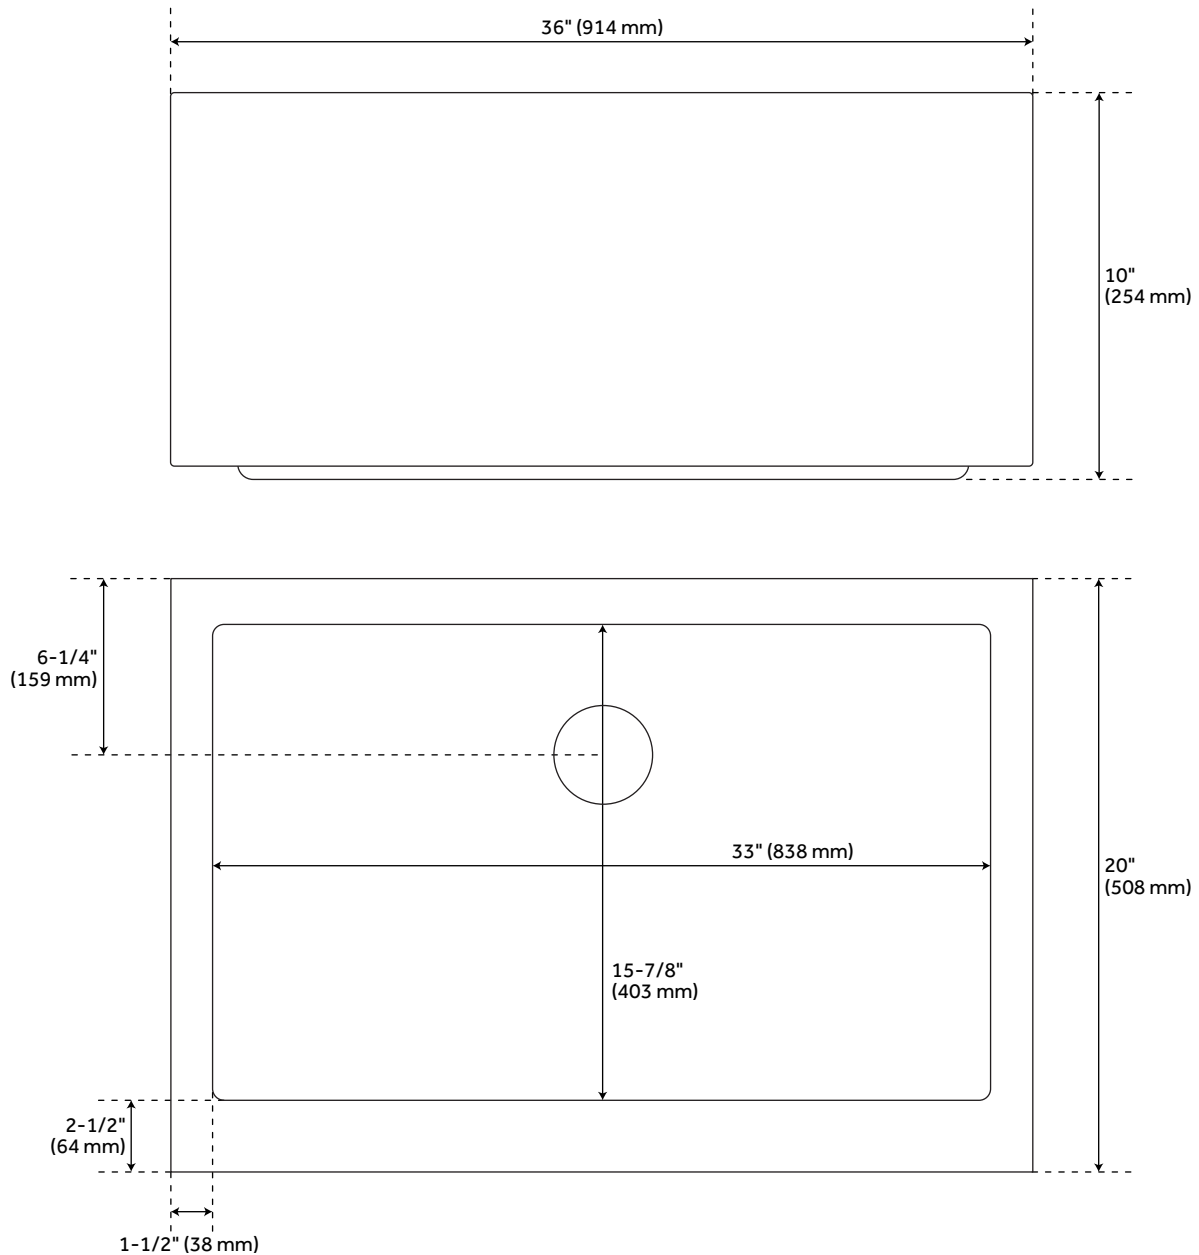

36" HAZELTON STAINLESS STEEL FARMHOUSE SINK

SKU: 927364
Code: SH478436

FEATURES

Material: Stainless Steel
Length: 36"
Width: 20"
Height: 10"
Assembly Required: No
Number of Basins: 1
Sink Installation: Farmhouse
Product Color: Stainless Steel
Faucet Centers: No Faucet Hole
Basin Length: 33"
Basin Width: 15-7/8"
Fits Drain Hole Size: 3-1/2"
Exterior Treatment: Smooth
Interior Treatment: Smooth
Metal Gauge/Thickness: 16 Gauge
Drain Included: Optional
Faucet Included: No
Sink Material: Stainless Steel
Basin Configuration: Single
Shape: Rectangle
Apron Design: Flat
Water Depth to Rim: 9-3/4"
Apron Front Rim Thickness: 2-1/2"
Faucet Holes: No Faucet Hole

ASME A112.19.3/CSA B45.4

REVISED 3/31/2023

36" HAZELTON STAINLESS STEEL FARMHOUSE SINK

SKU: 927364
Code: SH478436

ADDITIONAL FEATURES

- Made of 16-gauge, 304-grade stainless steel.
- Handcrafted with matte finish.
- Apron height: 9"

REVISED 3/31/2023

36" HAZELTON STAINLESS STEEL FARMHOUSE SINK

SKU: 927364
SH229032SS

All dimensions and specifications are nominal and may vary. Use actual products for accuracy in critical situations.

OPTIONAL SINK GRID FOR 36" HAZELTON FARMHOUSE SINK

SKU: 927364
SH229032GSS

All dimensions and specifications are nominal and may vary. Use actual products for accuracy in critical situations.