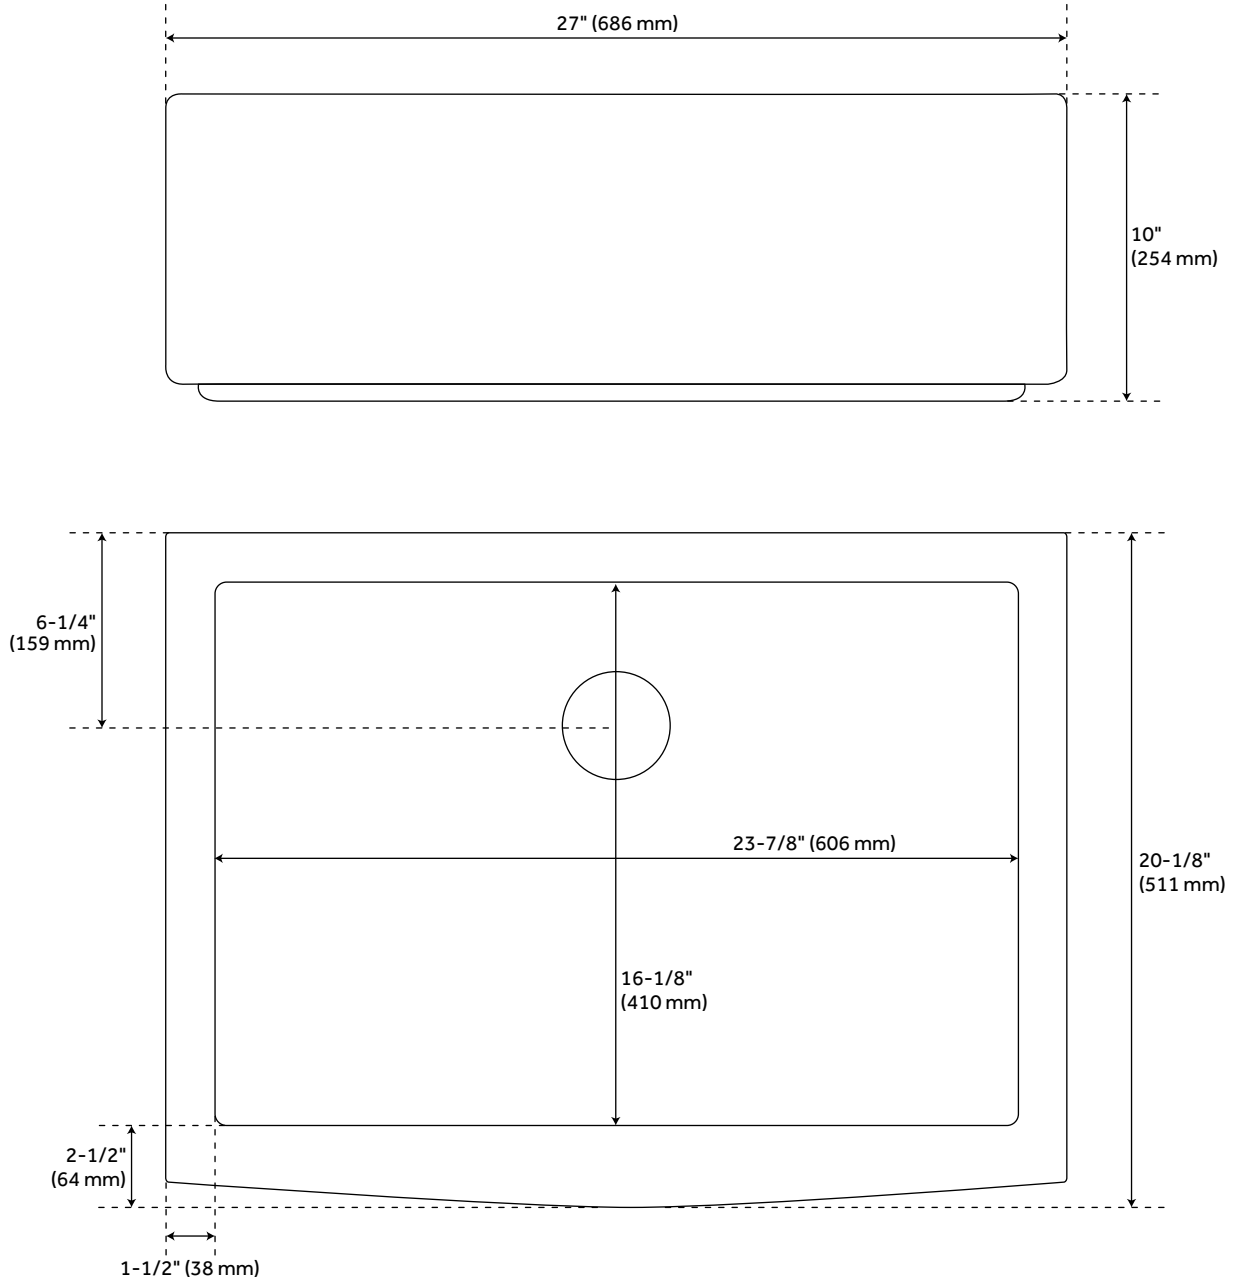

27" FOURNIER STAINLESS STEEL FARMHOUSE SINK - CURVED APRON

SKU: 927365
Code: SH478424

FEATURES

Length: 27"
Width: 20-1/8"
Height: 10"
Assembly Required: No
Number of Basins: 1
Sink Installation: Farmhouse
Product Color: Stainless Steel
Faucet Centers: No Faucet Hole
Basin Length: 23-7/8"
Basin Width: 16-1/8"
Fits Drain Hole Size: 3-1/2"
Exterior Treatment: Smooth
Interior Treatment: Smooth
Metal Gauge/Thickness: 16 Gauge
Drain Included: Optional
Faucet Included: No
Sink Material: Stainless Steel
Basin Configuration: Single
Apron Design: Curved
Water Depth to Rim: 9-3/4"
Apron Front Rim Thickness: 2-1/2"
Faucet Holes: No Faucet Hole

REVISED 3/31/2023

27" FOURNIER STAINLESS STEEL FARMHOUSE SINK - CURVED APRON

SKU: 927365
Code: SH478424

ADDITIONAL FEATURES

- Made of 16-gauge, 304-grade stainless steel.
- Handcrafted with matte finish.
- Apron height: 9"

REVISED 3/31/2023

27" FOURNIER STAINLESS STEEL FARMHOUSE SINK - CURVED APRON

SKU: 927365
SH229020SS

All dimensions and specifications are nominal and may vary. Use actual products for accuracy in critical situations.