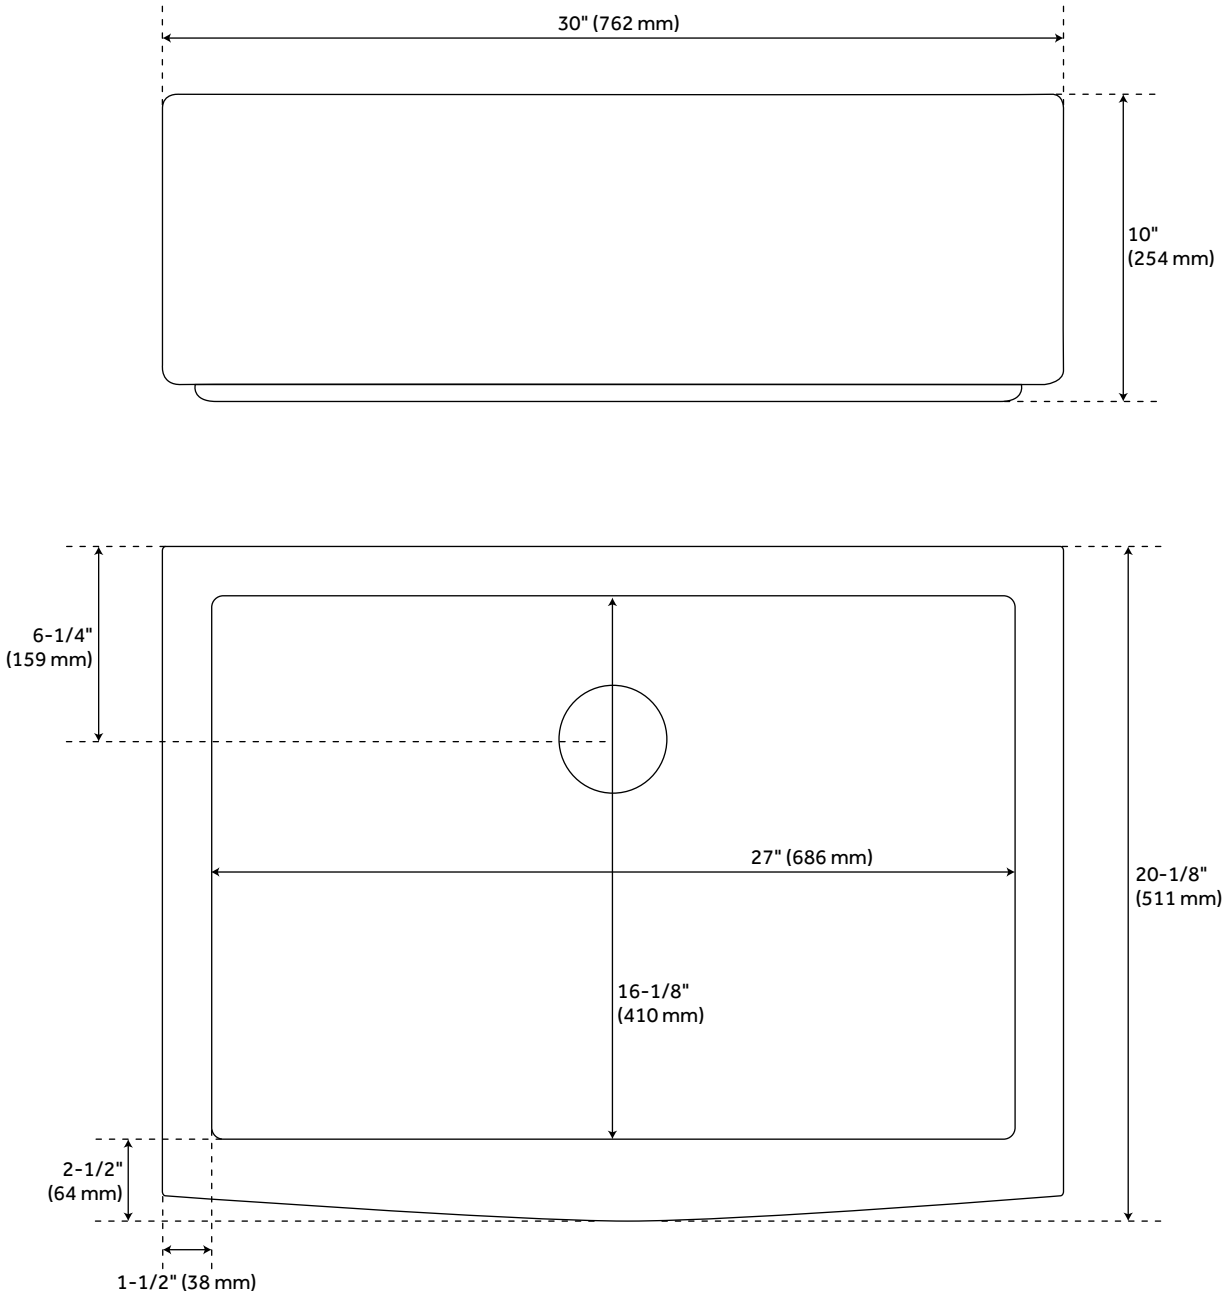

30" FOURNIER STAINLESS STEEL FARMHOUSE SINK - CURVED APRON

SKU: 927366
Code: SH478421

FEATURES

Length: 30"
Width: 20-1/8"
Height: 10"
Assembly Required: No
Number of Basins: 1
Sink Installation: Farmhouse
Product Color: Stainless Steel
Faucet Centers: No Faucet Hole
Basin Length: 27"
Basin Width: 16-1/8"
Fits Drain Hole Size: 3-1/2"
Exterior Treatment: Smooth
Interior Treatment: Smooth
Metal Gauge/Thickness: 16 Gauge
Drain Included: Optional
Faucet Included: No
Sink Material: Stainless Steel
Basin Configuration: Single
Apron Design: Curved
Water Depth to Rim: 9-3/4"
Apron Front Rim Thickness: 2-1/2"
Faucet Holes: No Faucet Hole

REVISED 3/31/2023

30" FOURNIER STAINLESS STEEL FARMHOUSE SINK - CURVED APRON

SKU: 927366
Code: SH478421

ADDITIONAL FEATURES

- Made of 16-gauge, 304-grade stainless steel.
- Handcrafted with matte finish.
- Apron height: 9"

REVISED 3/31/2023

30" FOURNIER STAINLESS STEEL FARMHOUSE SINK - CURVED APRON

SKU: 927366
SH229017SS

All dimensions and specifications are nominal and may vary. Use actual products for accuracy in critical situations.