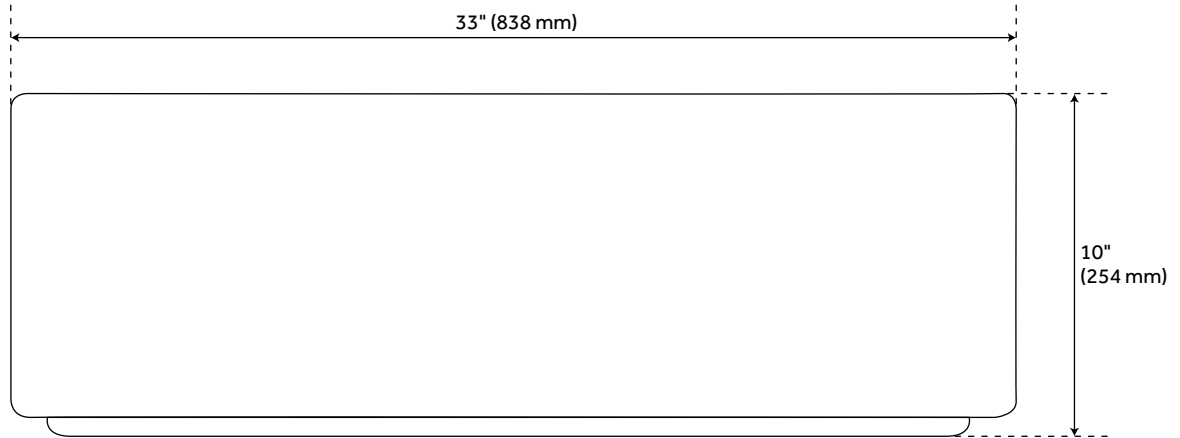

33" FOURNIER STAINLESS STEEL FARMHOUSE SINK - CURVED APRON

SKU: 927367
Code: SH478423

FEATURES

Length: 33"
Width: 20-1/8"
Height: 10"
Assembly Required: No
Number of Basins: 1
Sink Installation: Farmhouse
Product Color: Stainless Steel
Faucet Centers: No Faucet Hole
Basin Length: 29-7/8"
Basin Width: 16-1/8"
Fits Drain Hole Size: 3-1/2"
Exterior Treatment: Smooth
Interior Treatment: Smooth
Metal Gauge/Thickness: 16 Gauge
Drain Included: Optional
Faucet Included: No
Sink Material: Stainless Steel
Basin Configuration: Single
Apron Design: Curved
Water Depth to Rim: 9-3/4"
Apron Front Rim Thickness: 2-1/2"
Faucet Holes: No Faucet Hole

REVISED 3/31/2023

33" FOURNIER STAINLESS STEEL FARMHOUSE SINK - CURVED APRON

SKU: 927367
Code: SH478423

ADDITIONAL FEATURES

- Made of 16-gauge, 304-grade stainless steel.
- Handcrafted with matte finish.
- Apron height: 9"

REVISED 3/31/2023

33" FOURNIER STAINLESS STEEL FARMHOUSE SINK - CURVED APRON

SKU: 927367
SH229019SS

All dimensions and specifications are nominal and may vary. Use actual products for accuracy in critical situations.