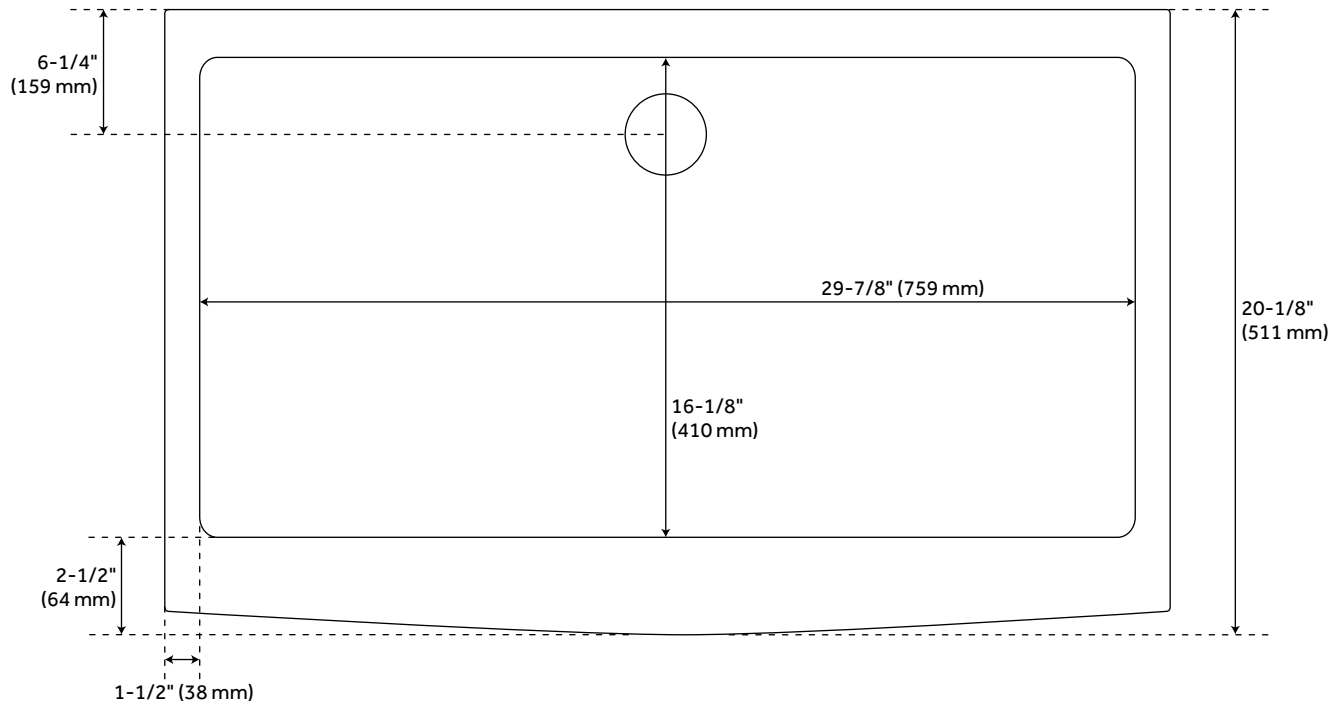

33" FOURNIER STAINLESS STEEL FARMHOUSE SINK - CURVED APRON

SKU: 927367
Code: SH478423

FEATURES

Length: 33"
Width: 20-1/8"
Height: 10"
Assembly Required: No
Number of Basins: 1
Sink Installation: Farmhouse
Product Color: Stainless Steel
Faucet Centers: No Faucet Hole
Basin Length: 29-7/8"
Basin Width: 16-1/8"
Fits Drain Hole Size: 3-1/2"
Exterior Treatment: Smooth
Interior Treatment: Smooth
Metal Gauge/Thickness: 16 Gauge
Drain Included: Optional
Faucet Included: No
Sink Material: Stainless Steel
Basin Configuration: Single
Apron Design: Curved
Water Depth to Rim: 9-3/4"
Apron Front Rim Thickness: 2-1/2"
Faucet Holes: No Faucet Hole

REVISED 3/31/2023

33" FOURNIER STAINLESS STEEL FARMHOUSE SINK - CURVED APRON

SKU: 927367
Code: SH478423

ADDITIONAL FEATURES

- Made of 16-gauge, 304-grade stainless steel.
- Handcrafted with matte finish.
- Apron height: 9"

REVISED 3/31/2023

33" FOURNIER STAINLESS STEEL FARMHOUSE SINK - CURVED APRON

SKU: 927367
SH229019SS

All dimensions and specifications are nominal and may vary. Use actual products for accuracy in critical situations.