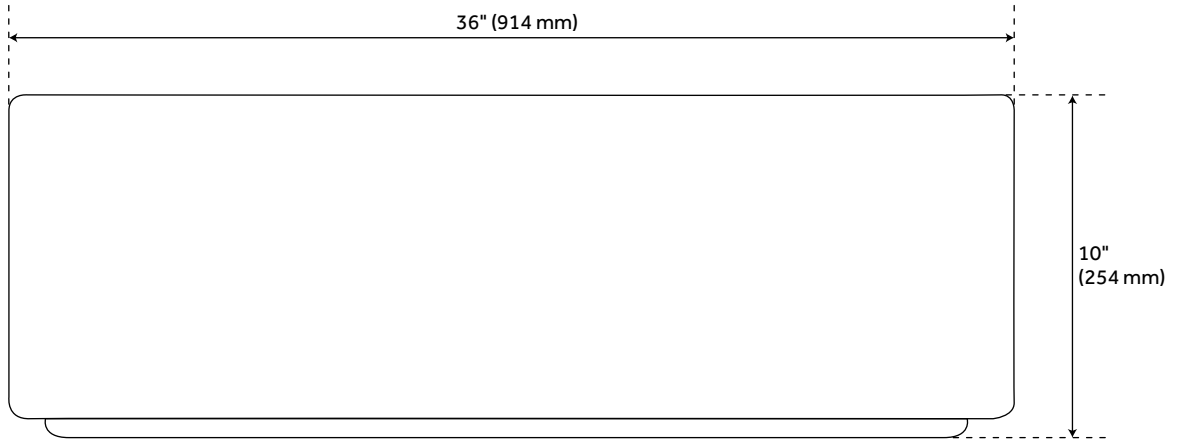

36" FOURNIER STAINLESS STEEL FARMHOUSE SINK - CURVED APRON

SKU: 927368
SH229021SS

All dimensions and specifications are nominal and may vary. Use actual products for accuracy in critical situations.