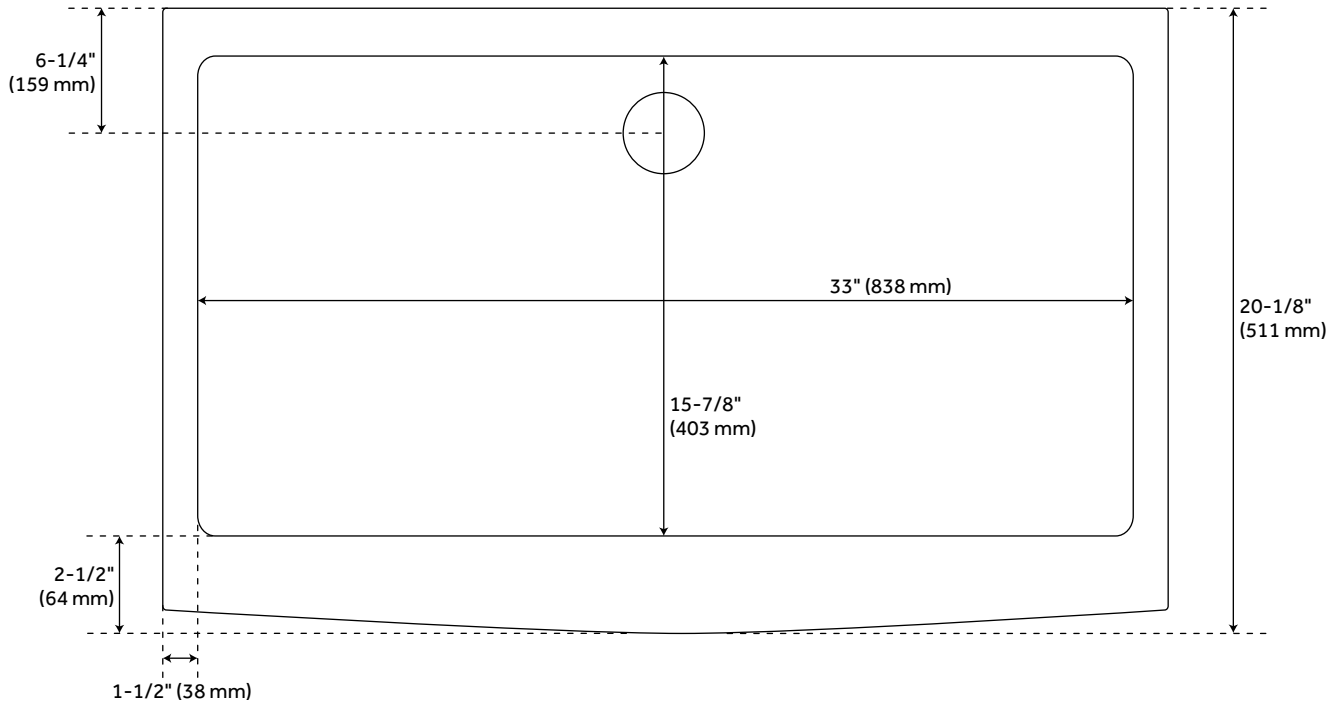

36" FOURNIER STAINLESS STEEL FARMHOUSE SINK - CURVED APRON

SKU: 927368
SH229021SS

All dimensions and specifications are nominal and may vary. Use actual products for accuracy in critical situations.