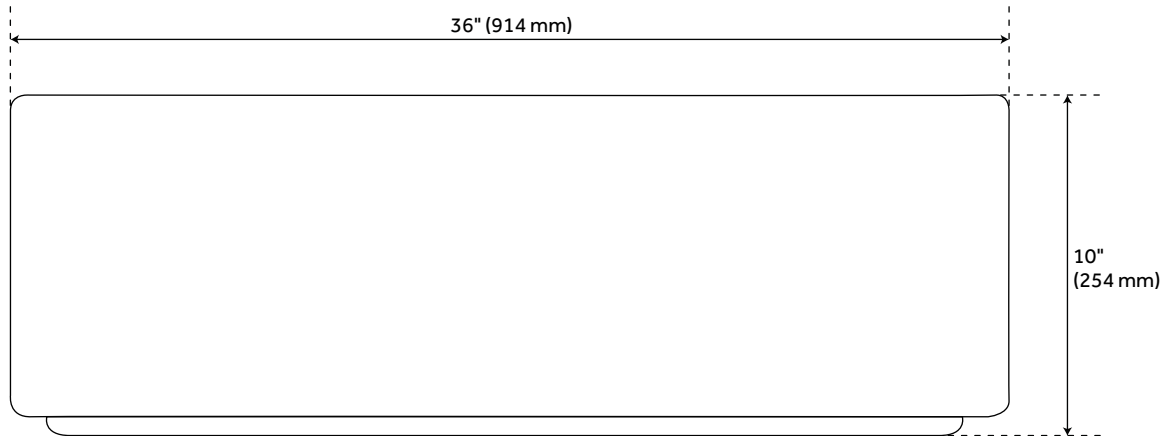

36" FOURNIER 60/40 OFFSET DOUBLE-BOWL STAINLESS STEEL FARMHOUSE SINK - CURVED

SKU: 927370
Code: SH478422

FEATURES

Length: 36"
Width: 20-3/4"
Height: 10"
Assembly Required: No
Number of Basins: 2
Sink Installation: Farmhouse
Product Color: Stainless Steel
Faucet Centers: No Faucet Hole
Fits Drain Hole Size: 3-1/2"
Exterior Treatment: Smooth
Interior Treatment: Smooth
Metal Gauge/Thickness: 16 Gauge
Drain Included: Optional
Faucet Included: No
Sink Material: Stainless Steel
Basin Configuration: 60/40
Apron Design: Curved
Large Bowl Length: 19"
Large Bowl Width: 15-7/8"
Small Bowl Length: 13"
Small Bowl Width: 15-7/8"
Water Depth to Rim: 9-3/4"
Apron Front Rim Thickness: 2-1/2"
Faucet Holes: No Faucet Hole

REVISED 3/31/2023

36" FOURNIER 60/40 OFFSET DOUBLE-BOWL STAINLESS STEEL FARMHOUSE SINK - CURVED

SKU: 927370
Code: SH478422

ADDITIONAL FEATURES

- Made of 16-gauge, 304-grade stainless steel.
- Handcrafted with matte finish.
- Apron height: 9"

REVISED 3/31/2023

36" FOURNIER 60/40 OFFSET DOUBLE-BOWL FARMHOUSE SINK

SKU: 927370
SH229018SS

All dimensions and specifications are nominal and may vary. Use actual products for accuracy in critical situations.