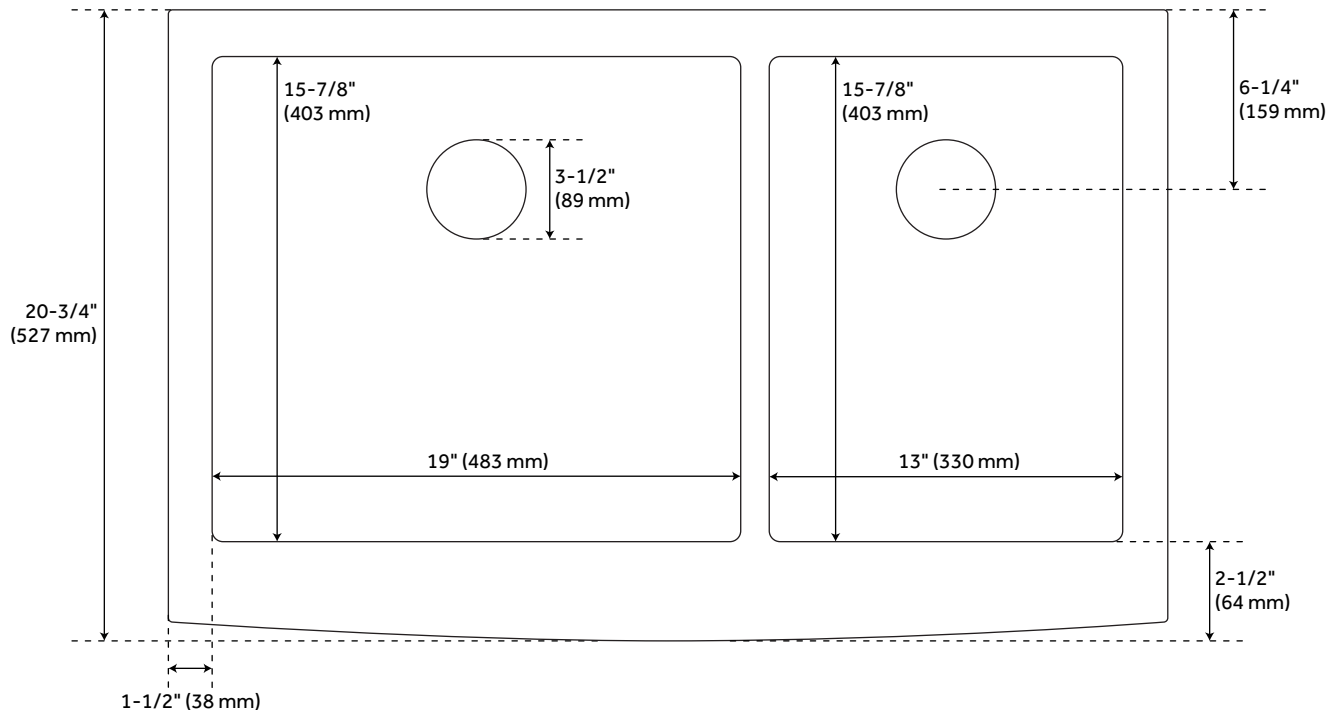

36" FOURNIER 60/40 OFFSET DOUBLE-BOWL STAINLESS STEEL FARMHOUSE SINK - CURVED

SKU: 927370
Code: SH478422

FEATURES

Length: 36"
Width: 20-3/4"
Height: 10"
Assembly Required: No
Number of Basins: 2
Sink Installation: Farmhouse
Product Color: Stainless Steel
Faucet Centers: No Faucet Hole
Fits Drain Hole Size: 3-1/2"
Exterior Treatment: Smooth
Interior Treatment: Smooth
Metal Gauge/Thickness: 16 Gauge
Drain Included: Optional
Faucet Included: No
Sink Material: Stainless Steel
Basin Configuration: 60/40
Apron Design: Curved
Large Bowl Length: 19"
Large Bowl Width: 15-7/8"
Small Bowl Length: 13"
Small Bowl Width: 15-7/8"
Water Depth to Rim: 9-3/4"
Apron Front Rim Thickness: 2-1/2"
Faucet Holes: No Faucet Hole

REVISED 3/31/2023

36" FOURNIER 60/40 OFFSET DOUBLE-BOWL STAINLESS STEEL FARMHOUSE SINK - CURVED

SKU: 927370
Code: SH478422

ADDITIONAL FEATURES

- Made of 16-gauge, 304-grade stainless steel.
- Handcrafted with matte finish.
- Apron height: 9"

REVISED 3/31/2023

36" FOURNIER 60/40 OFFSET DOUBLE-BOWL FARMHOUSE SINK

SKU: 927370
SH229018SS

All dimensions and specifications are nominal and may vary. Use actual products for accuracy in critical situations.