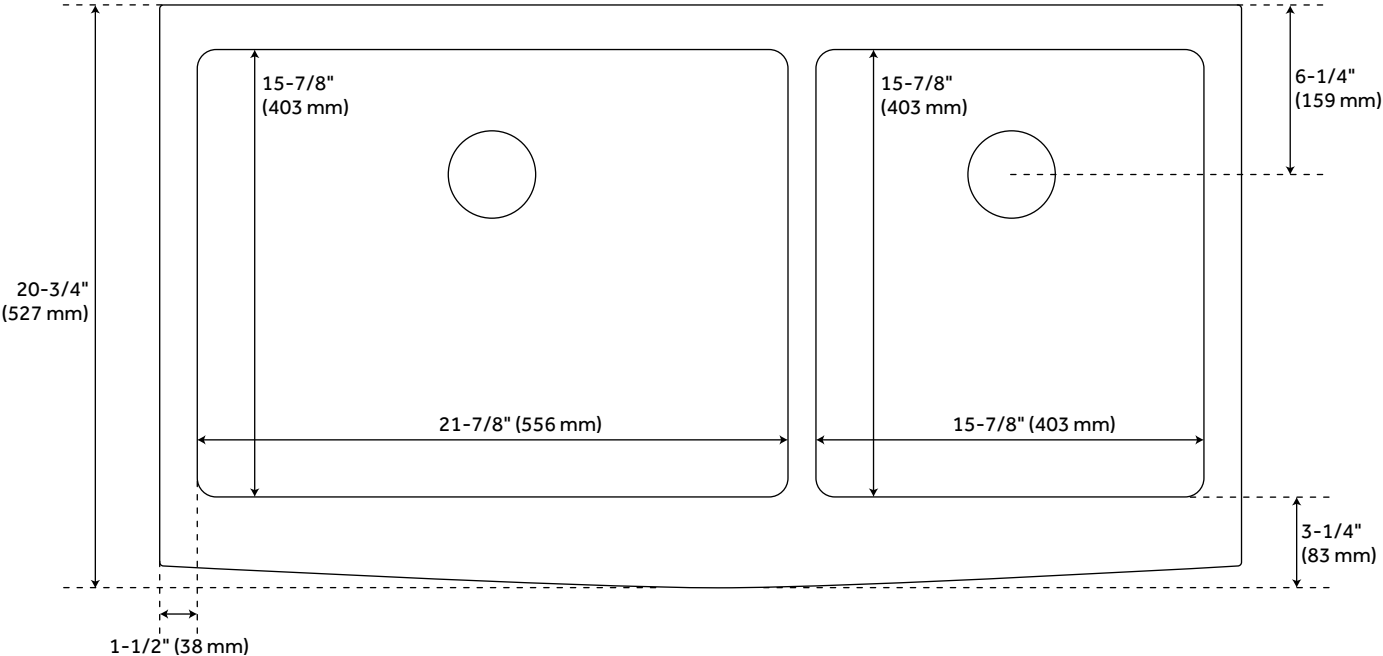

## FEATURES

Length: 42"  
Width: 20-3/4"  
Height: 10"  
Assembly Required: No  
Number of Basins: 2  
Sink Installation: Farmhouse  
Product Color: Stainless Steel  
Faucet Centers: No Faucet Hole  
Fits Drain Hole Size: 3-1/2"  
Exterior Treatment: Smooth  
Interior Treatment: Smooth  
Metal Gauge/Thickness: 16 Gauge  
Drain Included: Optional  
Faucet Included: No  
Sink Material: Stainless Steel  
Basin Configuration: 60/40  
Apron Design: Curved  
Large Bowl Length: 21-7/8"  
Large Bowl Width: 15-7/8"  
Small Bowl Length: 15-7/8"  
Small Bowl Width: 15-7/8"  
Water Depth to Rim: 9-3/4"  
Apron Front Rim Thickness: 3-1/4"  
Faucet Holes: No Faucet Hole

# 42" FOURNIER 60/40 OFFSET DOUBLE-BOWL STAINLESS STEEL FARMHOUSE SINK - CURVED

SKU: 927371  
Code: SH478426

## ADDITIONAL FEATURES

- Made of 16-gauge, 304-grade stainless steel.
- Handcrafted with matte finish.
- Apron height: 9"

REVISED 3/31/2023

# 42" FOURNIER 60/40 OFFSET DOUBLE-BOWL FARMHOUSE SINK

SKU: 927371  
SH229022SS

All dimensions and specifications are nominal and may vary. Use actual products for accuracy in critical situations.