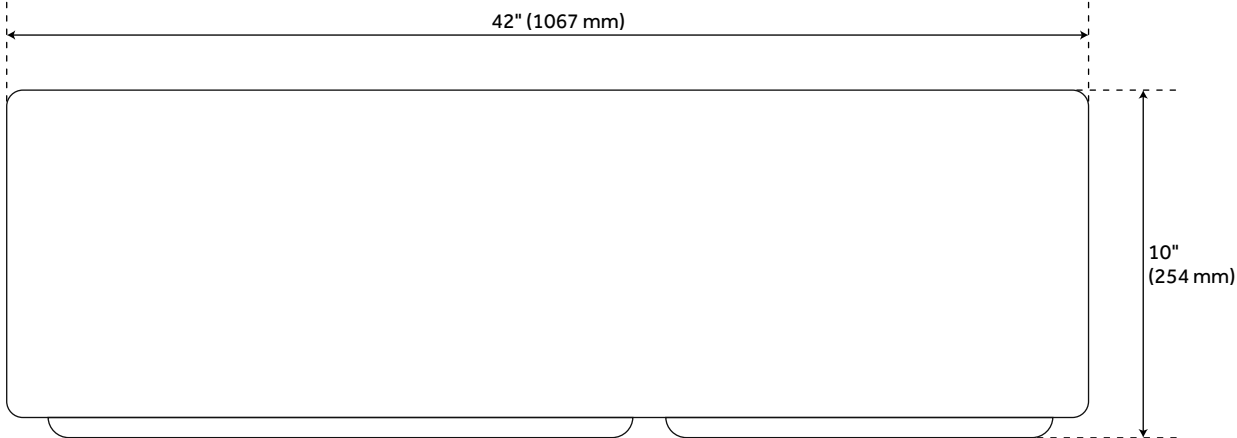

42" FOURNIER 60/40 OFFSET DOUBLE-BOWL FARMHOUSE SINK

SKU: 927371
SH229022SS

All dimensions and specifications are nominal and may vary. Use actual products for accuracy in critical situations.