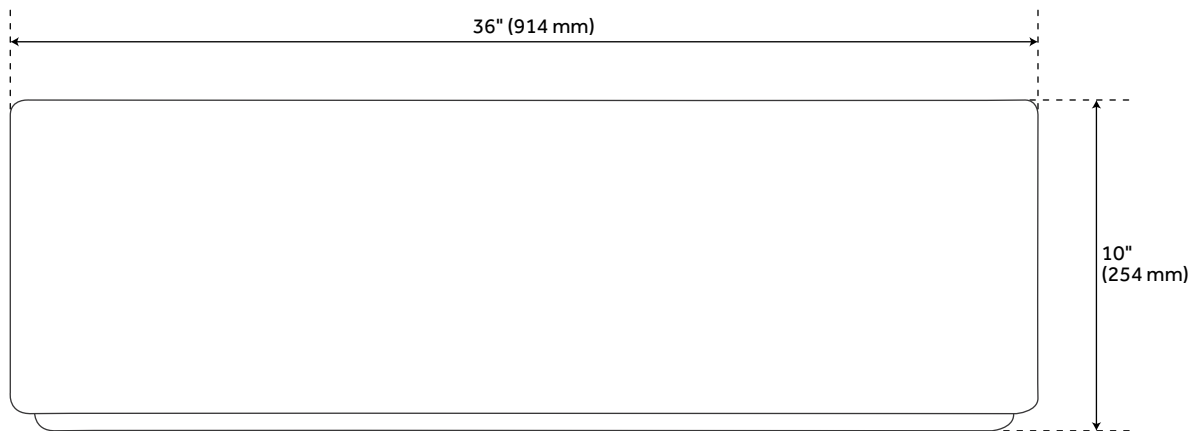

36" ATWOOD STAINLESS STEEL FARMHOUSE SINK

SKU: 927375
Code: SH478418

FEATURES

Length: 36"
Width: 20"
Height: 10"
Assembly Required: No
Number of Basins: 1
Sink Installation: Farmhouse
Product Color: Stainless Steel
Faucet Centers: No Faucet Hole
Basin Length: 34"
Basin Width: 18"
Fits Drain Hole Size: 3-1/2"
Exterior Treatment: Smooth
Interior Treatment: Smooth
Metal Gauge/Thickness: 16 Gauge
Drain Included: Optional
Faucet Included: No
Sink Material: Stainless Steel
Basin Configuration: Single
Apron Design: Flat
Water Depth to Rim: 9-3/4"
Apron Front Rim Thickness: 1"
Faucet Holes: No Faucet Hole

REVISED 3/31/2023

36" ATWOOD STAINLESS STEEL FARMHOUSE SINK

SKU: 927375
Code: SH478418

ADDITIONAL FEATURES

- Made of 16-gauge, 304-grade stainless steel.
- Handcrafted with matte finish.
- Apron height: 9"

REVISED 3/31/2023

36" ATWOOD STAINLESS STEEL FARMHOUSE SINK

SKU: 927375
SH229014SS

All dimensions and specifications are nominal and may vary. Use actual products for accuracy in critical situations.