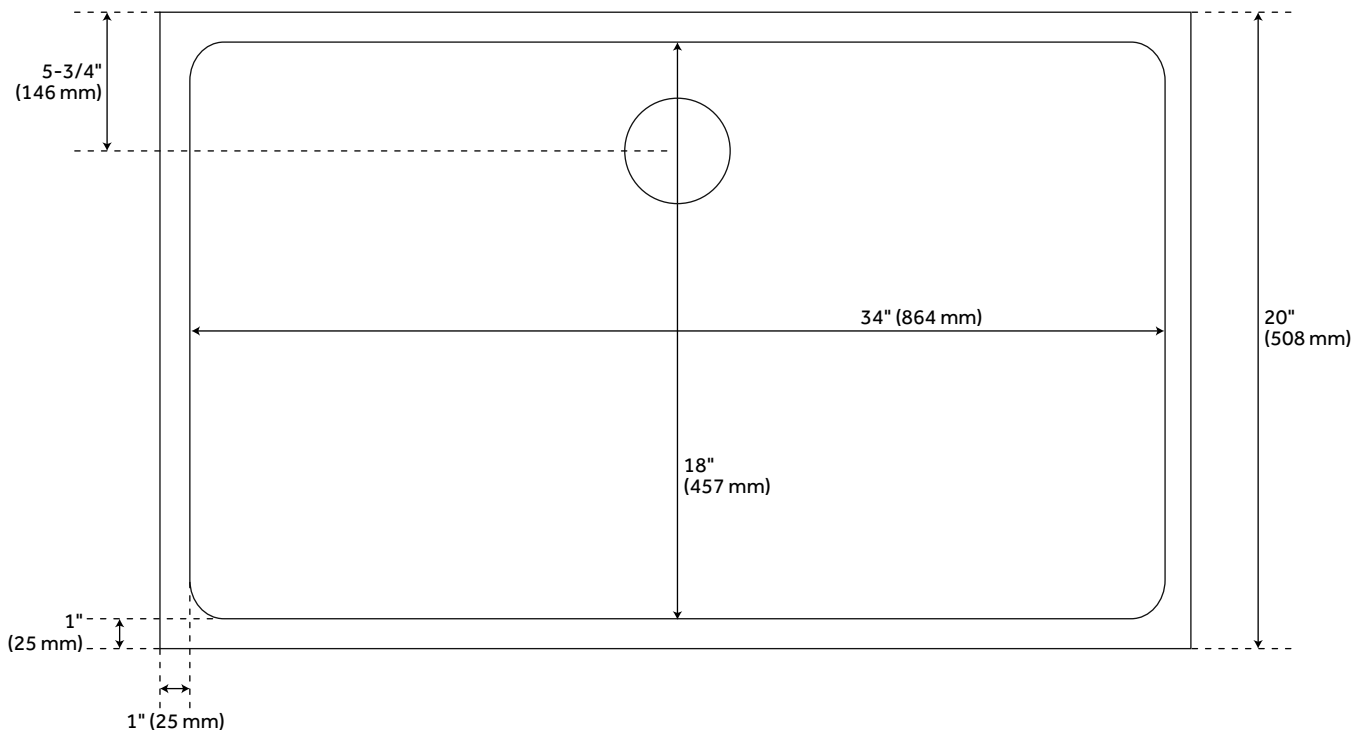

36" ATWOOD STAINLESS STEEL FARMHOUSE SINK

SKU: 927375
Code: SH478418

FEATURES

Length: 36"
Width: 20"
Height: 10"
Assembly Required: No
Number of Basins: 1
Sink Installation: Farmhouse
Product Color: Stainless Steel
Faucet Centers: No Faucet Hole
Basin Length: 34"
Basin Width: 18"
Fits Drain Hole Size: 3-1/2"
Exterior Treatment: Smooth
Interior Treatment: Smooth
Metal Gauge/Thickness: 16 Gauge
Drain Included: Optional
Faucet Included: No
Sink Material: Stainless Steel
Basin Configuration: Single
Apron Design: Flat
Water Depth to Rim: 9-3/4"
Apron Front Rim Thickness: 1"
Faucet Holes: No Faucet Hole

REVISED 3/31/2023

36" ATWOOD STAINLESS STEEL FARMHOUSE SINK

SKU: 927375
Code: SH478418

ADDITIONAL FEATURES

- Made of 16-gauge, 304-grade stainless steel.
- Handcrafted with matte finish.
- Apron height: 9"

REVISED 3/31/2023

36" ATWOOD STAINLESS STEEL FARMHOUSE SINK

SKU: 927375
SH229014SS

All dimensions and specifications are nominal and may vary. Use actual products for accuracy in critical situations.