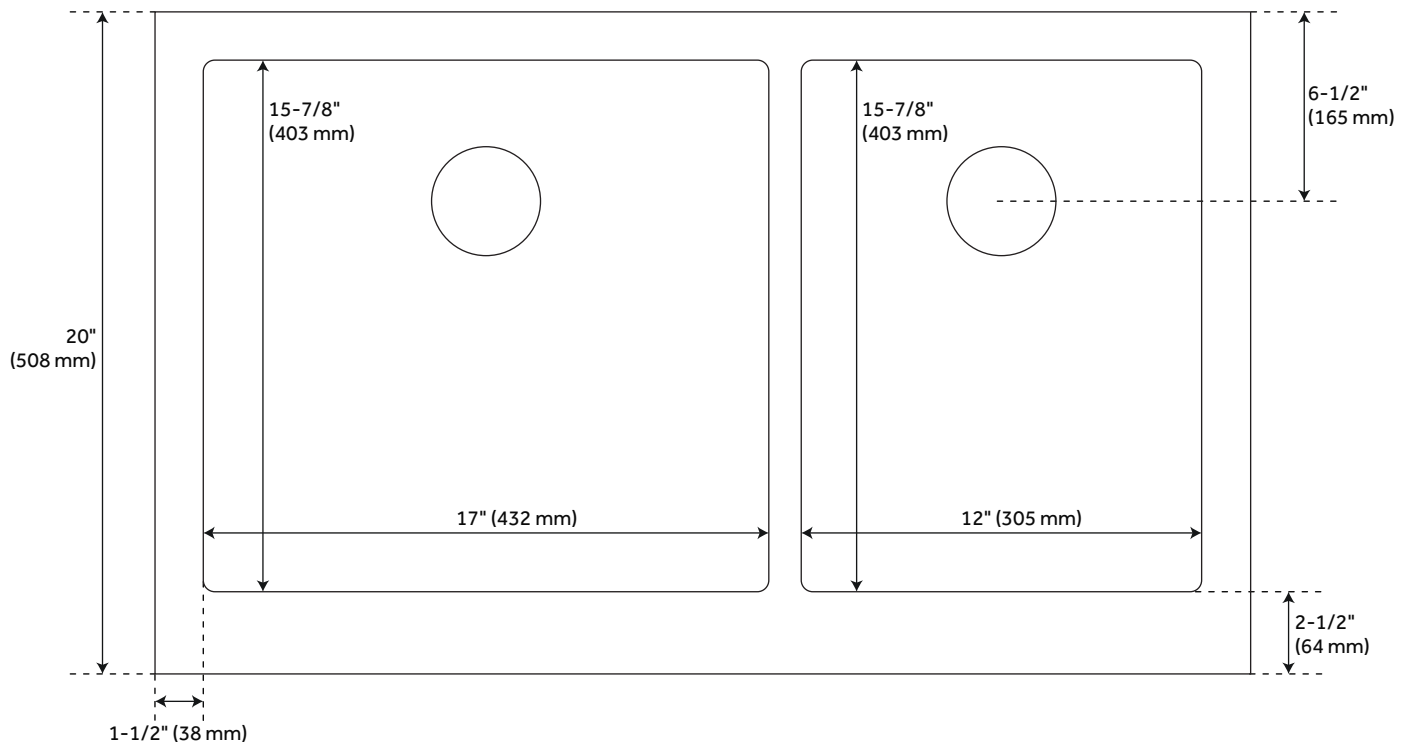

33" HAZELTON 60/40 OFFSET DOUBLE-BOWL STAINLESS STEEL FARMHOUSE SINK

SKU: 927376
Code: SH478429

FEATURES

Length: 33"
Width: 20"
Height: 10"
Assembly Required: No
Number of Basins: 2
Sink Installation: Farmhouse
Product Color: Stainless Steel
Faucet Centers: No Faucet Hole
Fits Drain Hole Size: 3-1/2"
Exterior Treatment: Smooth
Interior Treatment: Smooth
Metal Gauge/Thickness: 16 Gauge
Drain Included: Optional
Faucet Included: No
Sink Material: Stainless Steel
Basin Configuration: 60/40
Apron Design: Flat
Large Bowl Length: 17"
Large Bowl Width: 15-7/8"
Small Bowl Length: 12"
Small Bowl Width: 15-7/8"
Water Depth to Rim: 9-3/4"
Apron Front Rim Thickness: 2-1/2"
Faucet Holes: No Faucet Hole

REVISED 3/31/2023

33" HAZELTON 60/40 OFFSET DOUBLE-BOWL STAINLESS STEEL FARMHOUSE SINK

SKU: 927376
Code: SH478429

ADDITIONAL FEATURES

- Made of 16-gauge, 304-grade stainless steel.
- Handcrafted with matte finish.
- Apron height: 9"

REVISED 3/31/2023

33" HAZELTON 60/40 OFFSET DOUBLE-BOWL FARMHOUSE SINK

SKU: 927376
SH229025SS

All dimensions and specifications are nominal and may vary. Use actual products for accuracy in critical situations.