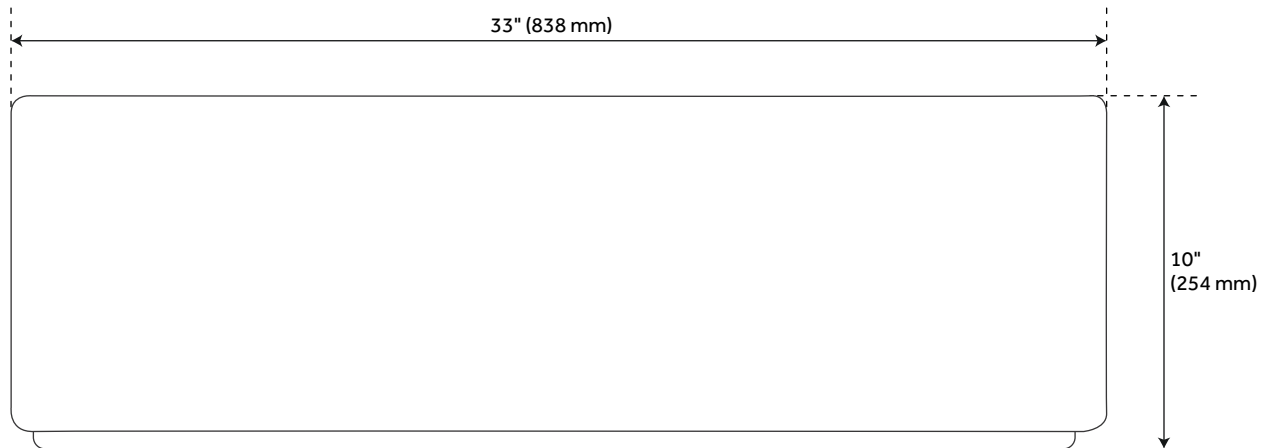

33" HAZELTON 60/40 OFFSET DOUBLE-BOWL STAINLESS STEEL FARMHOUSE SINK

SKU: 927376
Code: SH478429

FEATURES

Length: 33"
Width: 20"
Height: 10"
Assembly Required: No
Number of Basins: 2
Sink Installation: Farmhouse
Product Color: Stainless Steel
Faucet Centers: No Faucet Hole
Fits Drain Hole Size: 3-1/2"
Exterior Treatment: Smooth
Interior Treatment: Smooth
Metal Gauge/Thickness: 16 Gauge
Drain Included: Optional
Faucet Included: No
Sink Material: Stainless Steel
Basin Configuration: 60/40
Apron Design: Flat
Large Bowl Length: 17"
Large Bowl Width: 15-7/8"
Small Bowl Length: 12"
Small Bowl Width: 15-7/8"
Water Depth to Rim: 9-3/4"
Apron Front Rim Thickness: 2-1/2"
Faucet Holes: No Faucet Hole

REVISED 3/31/2023

33" HAZELTON 60/40 OFFSET DOUBLE-BOWL STAINLESS STEEL FARMHOUSE SINK

SKU: 927376
Code: SH478429

ADDITIONAL FEATURES

- Made of 16-gauge, 304-grade stainless steel.
- Handcrafted with matte finish.
- Apron height: 9"

REVISED 3/31/2023

33" HAZELTON 60/40 OFFSET DOUBLE-BOWL FARMHOUSE SINK

SKU: 927376
SH229025SS

All dimensions and specifications are nominal and may vary. Use actual products for accuracy in critical situations.