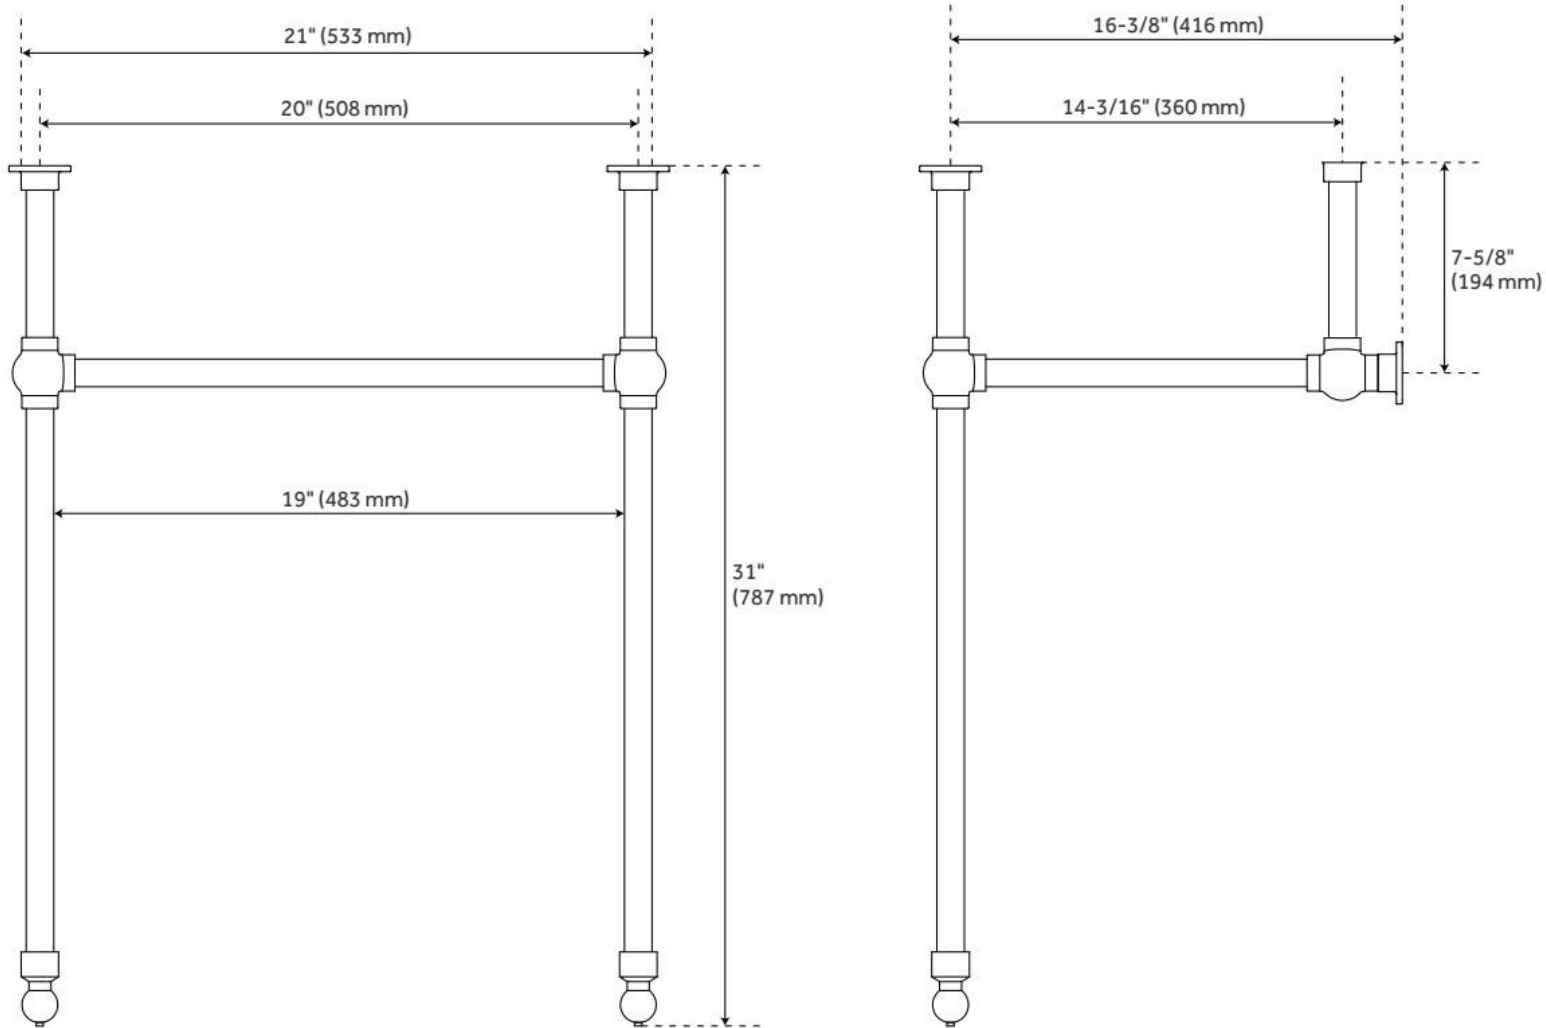

## FEATURES

Material: Porcelain  
Product Finish: White  
Installation Type: Console  
Shape: Specialty  
Drain Placement: Center  
Fits Drain Hole Size: 1-1/2"  
Faucet Centers: 8" Widespread  
Overflow Hole: Yes  
Mounting Hardware Included: Yes

## ADDITIONAL FEATURES

- 1" OD brass tubing.
- Mounting hardware not included.

REVISED 8/14/2024

# 24" CIERRA CONSOLE SINK WITH BRASS STAND

SKU: 927507

Code: SH480504, SH480505, SH480506, SH480507, SH480508

REVISED 8/14/2024