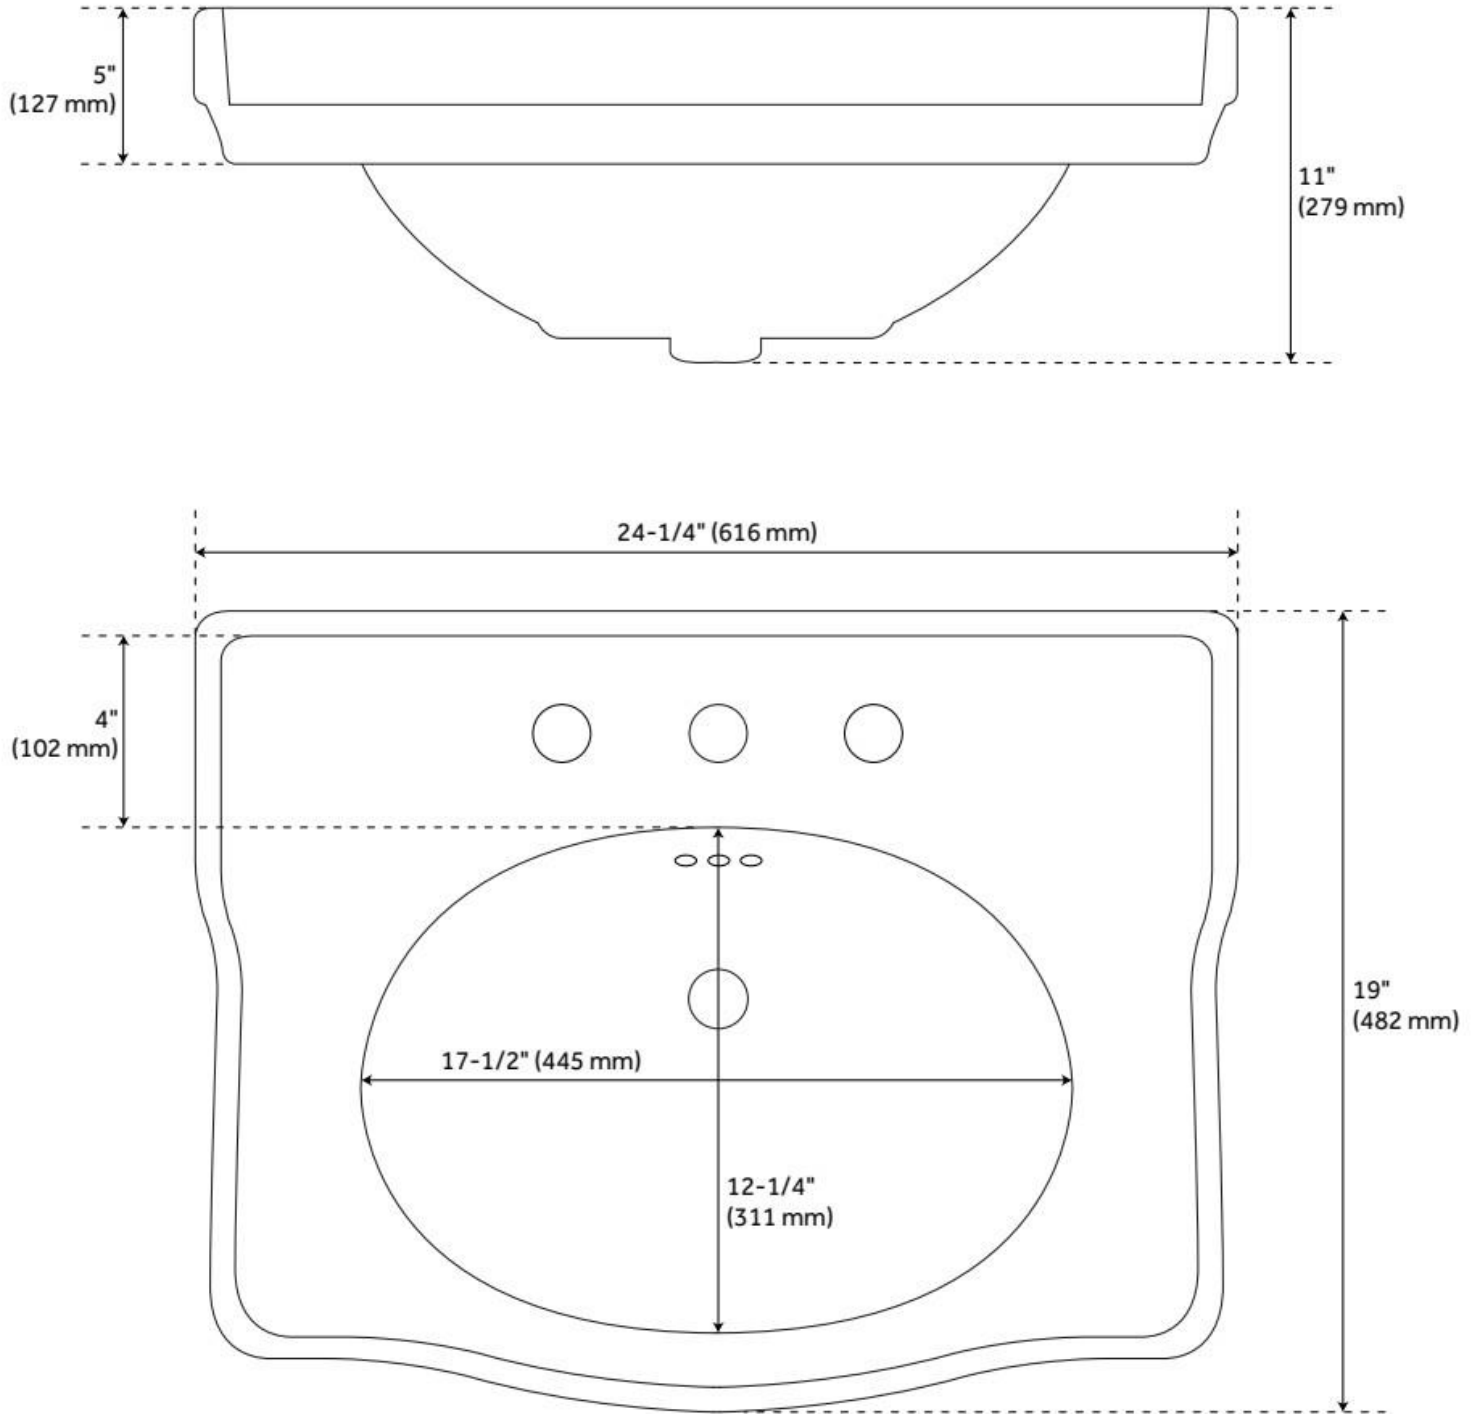

## FEATURES

Material: Porcelain  
Product Finish: White  
Installation Type: Console  
Shape: Specialty  
Drain Placement: Center  
Fits Drain Hole Size: 1-1/2"  
Faucet Centers: 8" Widespread  
Overflow Hole: Yes  
Mounting Hardware Included: Yes

## ADDITIONAL FEATURES

- 1" OD brass tubing.
- Mounting hardware not included.

REVISED 8/14/2024

# 24" CIERRA CONSOLE SINK WITH BRASS STAND

SKU: 927507

Code: SH480504, SH480505, SH480506, SH480507, SH480508

REVISED 8/14/2024