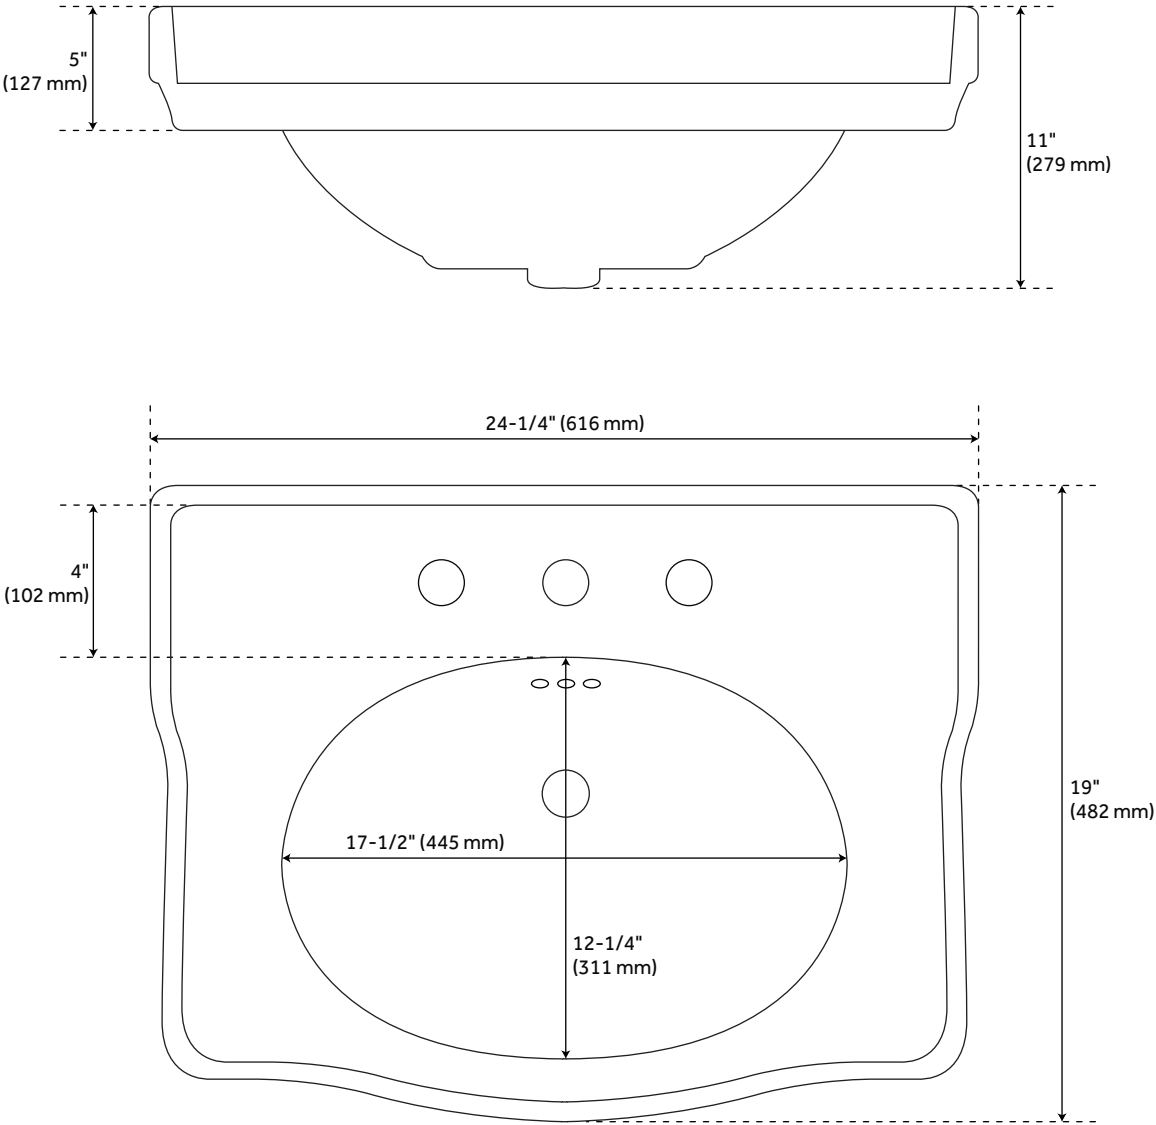

24" CIERRA CONSOLE SINK WITH BRASS STAND

SKU: 927507

Code: SH480504, SH480505, SH480506, SH480507, SH480508

FEATURES

- Length: 24-1/4"
- Width: 19"
- Height: 34-1/2"
- Assembly Required: No
- Sink Shape: Rectangle
- Sink Material Faceted: Porcelain
- Number of Basins: 1
- Sink Installation: Integral
- Product Color: White
- Faucet Centers: 8"
- Overflow Hole: true
- Basin Length: 17-1/2"
- Basin Width: 12-1/4"
- Water Depth To Overflow: 5-1/2"
- Fits Drain Hole Size: 1-1/2"
- Drain Included: Optional
- Faucet Included: No
- Stand Material: Brass
- Sink Material: Porcelain

REVISED 3/31/2023

24" CIERRA CONSOLE SINK WITH BRASS STAND

SKU: 927507

Code: SH480504, SH480505, SH480506, SH480507, SH480508

ADDITIONAL FEATURES

- 1" OD brass tubing.
- This sink is accented with a console support stand.
- Mounting hardware not included.

REVISED 3/31/2023

24" CIERRA CONSOLE SINK WITH BRASS STAND

SKU: 927507

All dimensions and specifications are nominal and may vary. Use actual products for accuracy in critical situations.

24" CIERRA CONSOLE SINK WITH BRASS STAND

SKU: 927507

All dimensions and specifications are nominal and may vary. Use actual products for accuracy in critical situations.