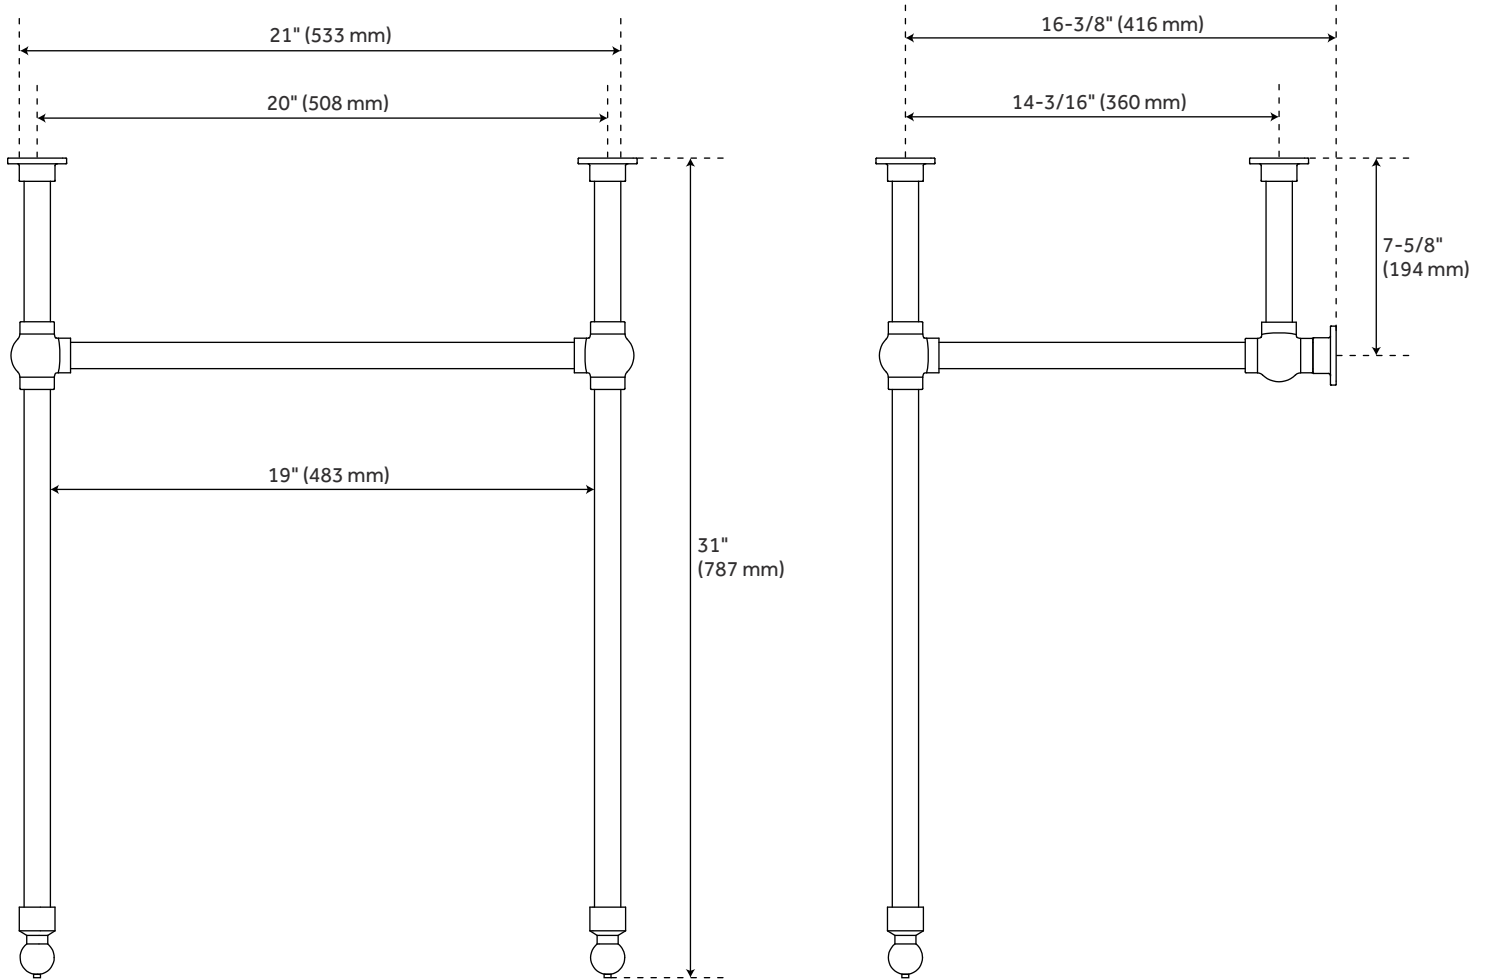

24" CIERRA CONSOLE SINK WITH BRASS STAND

SKU: 927507

Code: SH480504, SH480505, SH480506, SH480507, SH480508

FEATURES

- Length: 24-1/4"
- Width: 19"
- Height: 34-1/2"
- Assembly Required: No
- Sink Shape: Rectangle
- Sink Material Faceted: Porcelain
- Number of Basins: 1
- Sink Installation: Integral
- Product Color: White
- Faucet Centers: 8"
- Overflow Hole: true
- Basin Length: 17-1/2"
- Basin Width: 12-1/4"
- Water Depth To Overflow: 5-1/2"
- Fits Drain Hole Size: 1-1/2"
- Drain Included: Optional
- Faucet Included: No
- Stand Material: Brass
- Sink Material: Porcelain

REVISED 3/31/2023

24" CIERRA CONSOLE SINK WITH BRASS STAND

SKU: 927507

Code: SH480504, SH480505, SH480506, SH480507, SH480508

ADDITIONAL FEATURES

- 1" OD brass tubing.
- This sink is accented with a console support stand.
- Mounting hardware not included.

REVISED 3/31/2023

24" CIERRA CONSOLE SINK WITH BRASS STAND

SKU: 927507

All dimensions and specifications are nominal and may vary. Use actual products for accuracy in critical situations.

24" CIERRA CONSOLE SINK WITH BRASS STAND

SKU: 927507

All dimensions and specifications are nominal and may vary. Use actual products for accuracy in critical situations.