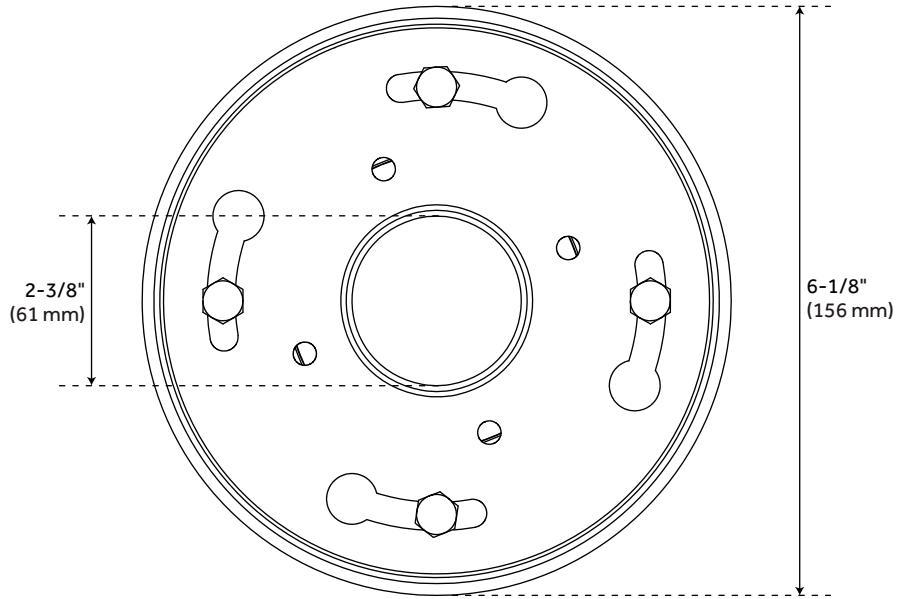

COHEN PVC DRAIN FLANGE COUPLING

SKU: 927530-F

All dimensions and specifications are nominal and may vary. Use actual products for accuracy in critical situations.