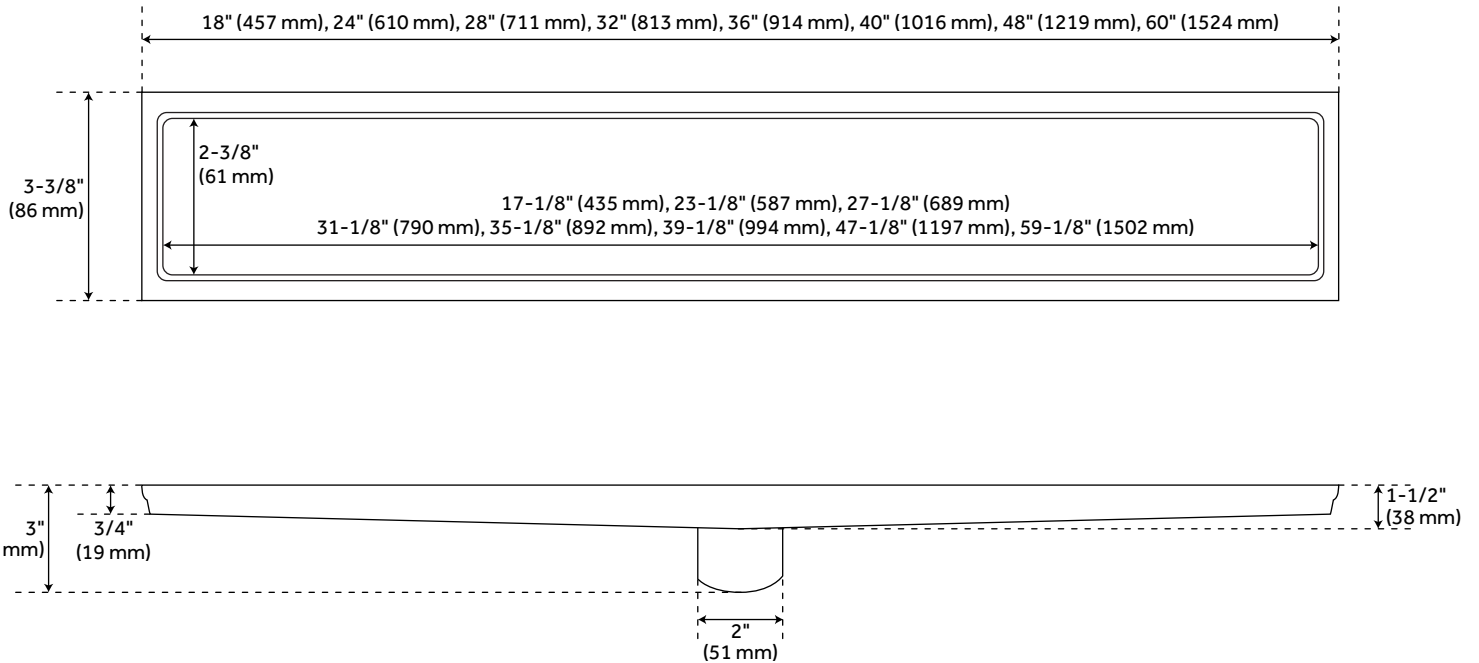

COHEN LINEAR TILE-IN SHOWER DRAIN WITH DRAIN FLANGE

SKU: 927530-F

All dimensions and specifications are nominal and may vary. Use actual products for accuracy in critical situations.