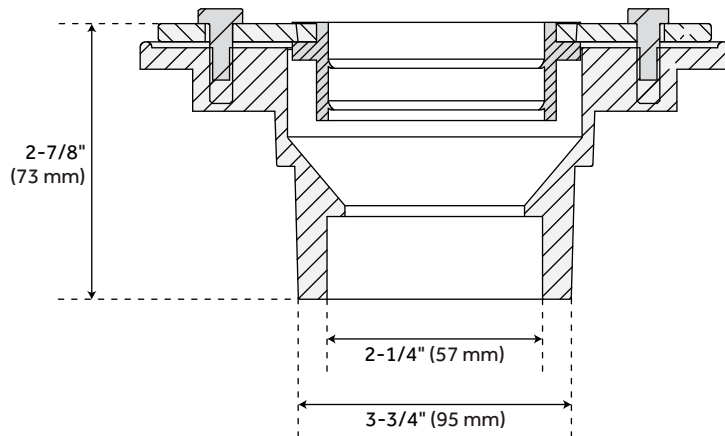

COHEN PVC DRAIN FLANGE COUPLING

SKU: 927530-F

All dimensions and specifications are nominal and may vary. Use actual products for accuracy in critical situations.