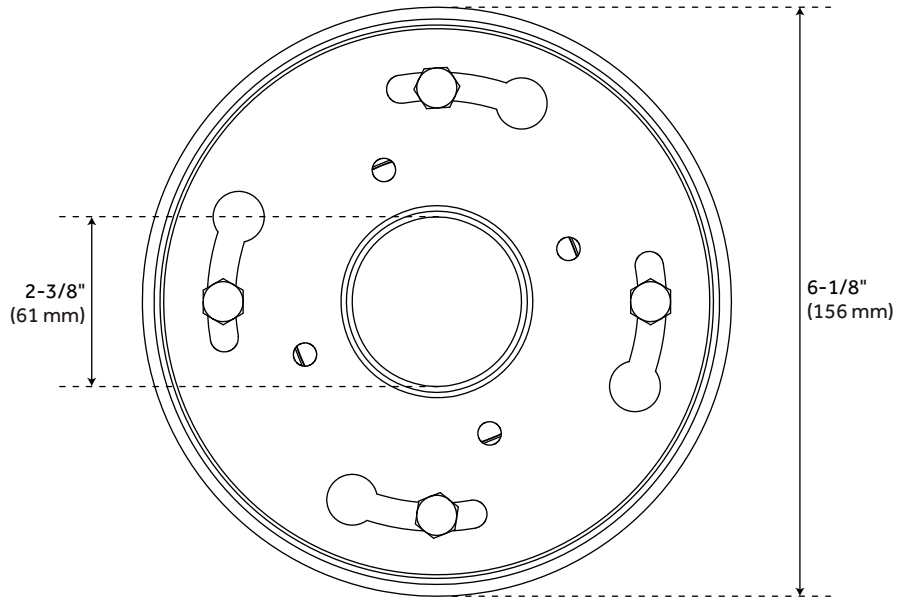

## FEATURES

Material: Stainless Steel

Width: 3-3/8"

Height: 3"

Assembly Required: No

REVISED 3/17/2023

## ADDITIONAL FEATURES

- Includes the drain flange and coupling.
- Tapered bottom outlet and removable grate.
- Drain hole measures 2" diameter.
- Product is made of 304 stainless steel.
- Features a removable hair strainer basket.

# CARMEN LINEAR SHOWER DRAIN WITH DRAIN FLANGE

SKU: 927531-F

All dimensions and specifications are nominal and may vary. Use actual products for accuracy in critical situations.

# CARMEN PVC DRAIN FLANGE COUPLING

SKU: 927531-F

All dimensions and specifications are nominal and may vary. Use actual products for accuracy in critical situations.