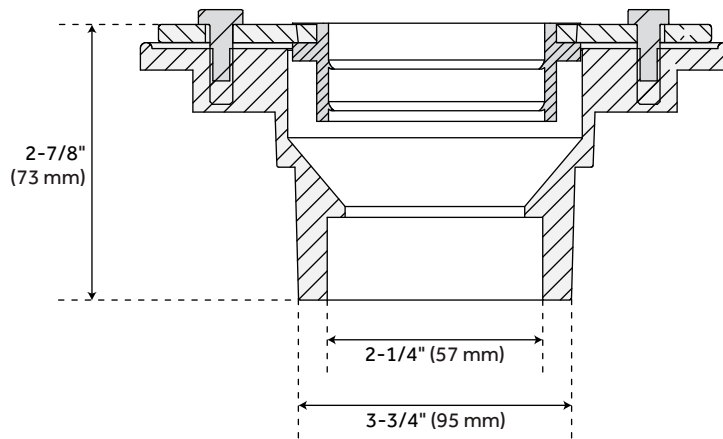

CARMEN PVC DRAIN FLANGE COUPLING

SKU: 927531-F

All dimensions and specifications are nominal and may vary. Use actual products for accuracy in critical situations.