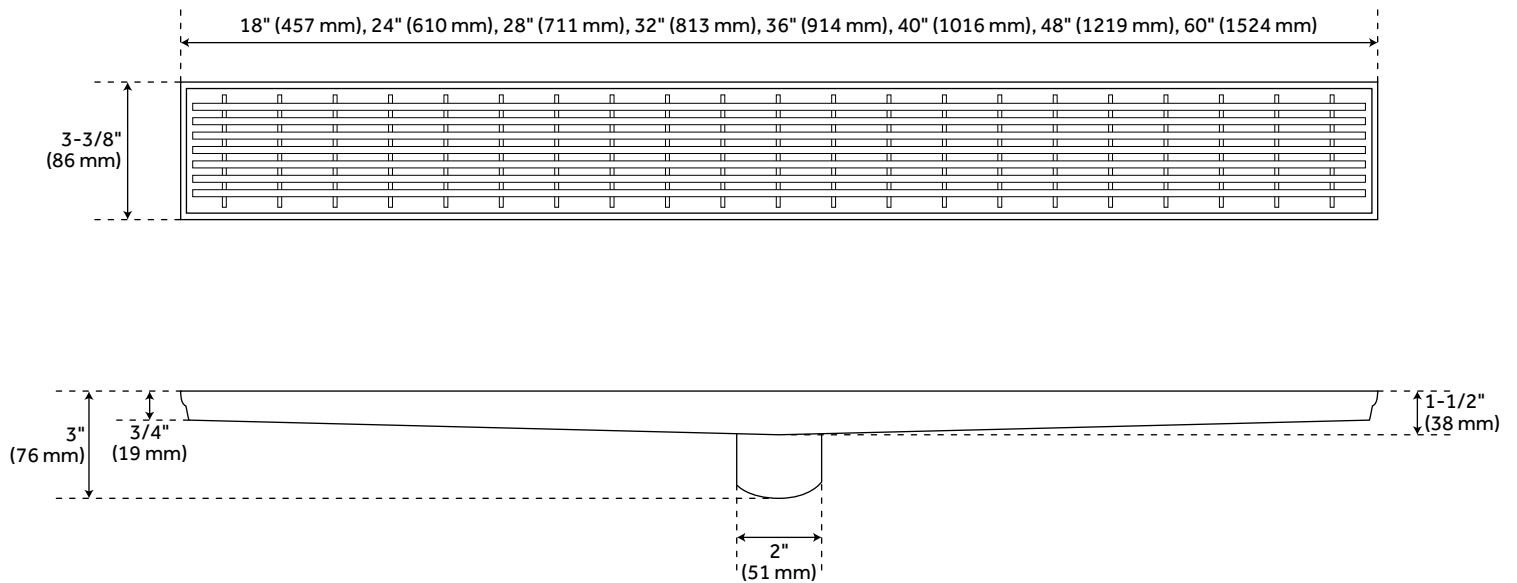

CARMEN LINEAR SHOWER DRAIN WITH DRAIN FLANGE

SKU: 927531-F

All dimensions and specifications are nominal and may vary. Use actual products for accuracy in critical situations.