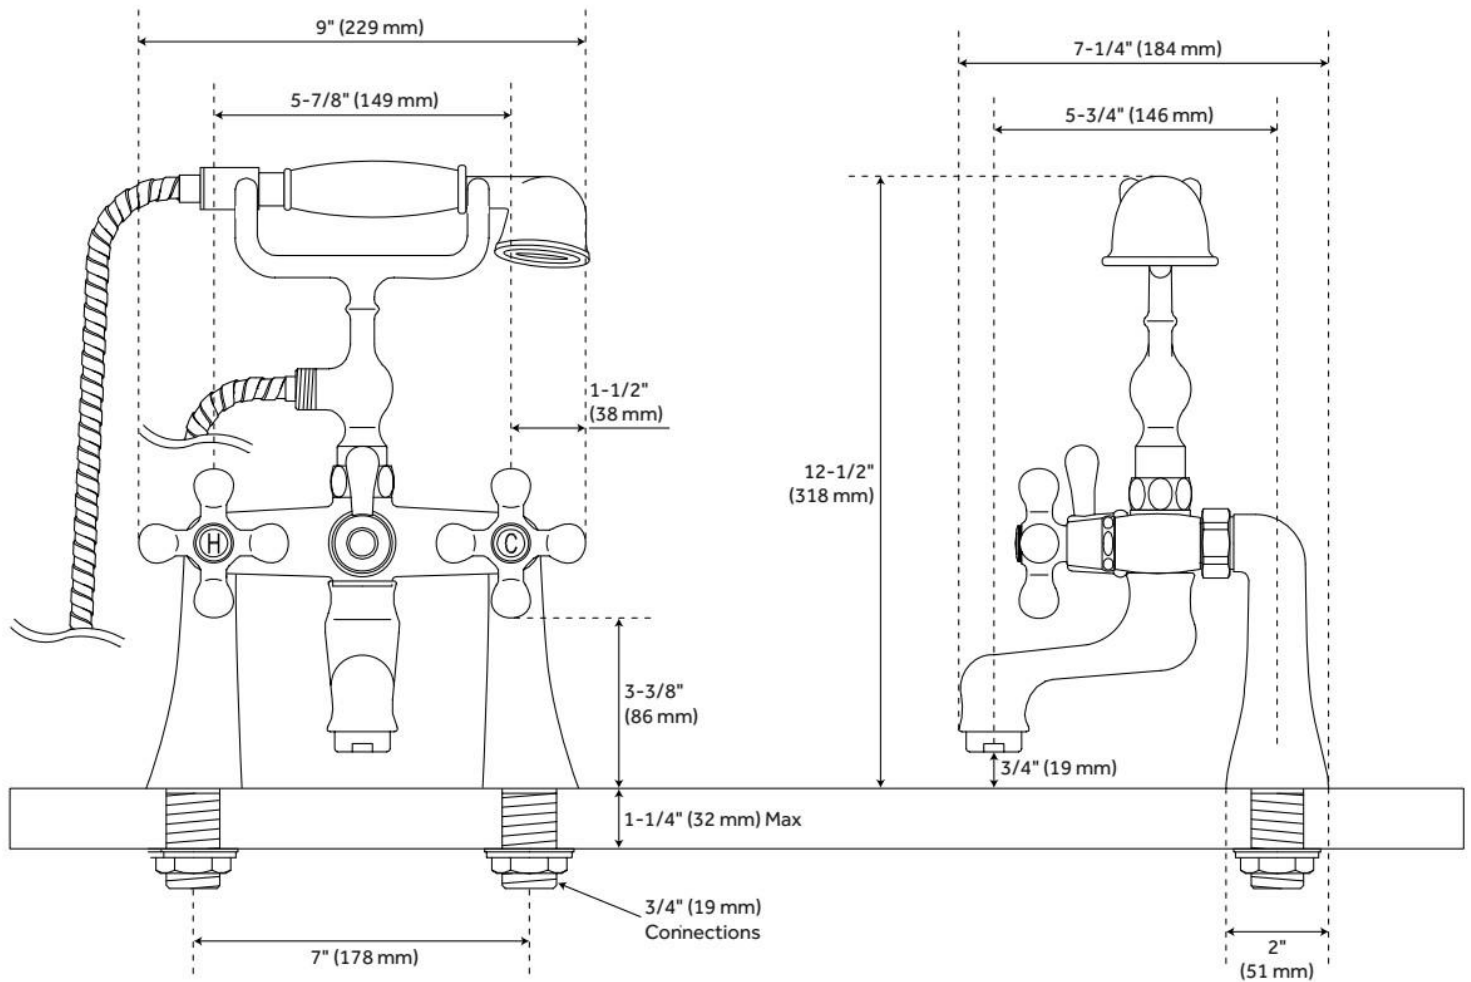

BARLOW DECK MOUNT TUB FAUCET AND HAND SHOWER WITH METAL CROSS HANDLES

SKU: 927727

Code: SH414695, SH405705, SH405706

FEATURES

Material: Metal construction for strength and durability

Installation Type: Deck Mount

Flow Rate: 4.9 gpm (18.5 L/min) @ 20 psi

Hand Shower Flow Rate: 1.8 gpm (6.8 L/min) @ 80 psi

Spray Type: Full

Cartridge Type: Ceramic Disc

Swivel Spout: No

LISTED ID: N/A

ADDITIONAL FEATURES

- Handshower has a maximum flow rate of 2.0 gpm (gallons per minute).

REVISED 5/13/2024

BARLOW DECK MOUNT TUB FAUCET AND HAND SHOWER WITH METAL CROSS HANDLES

SKU: 927727

Code: SH414695, SH405705, SH405706

REVISED 5/13/2024