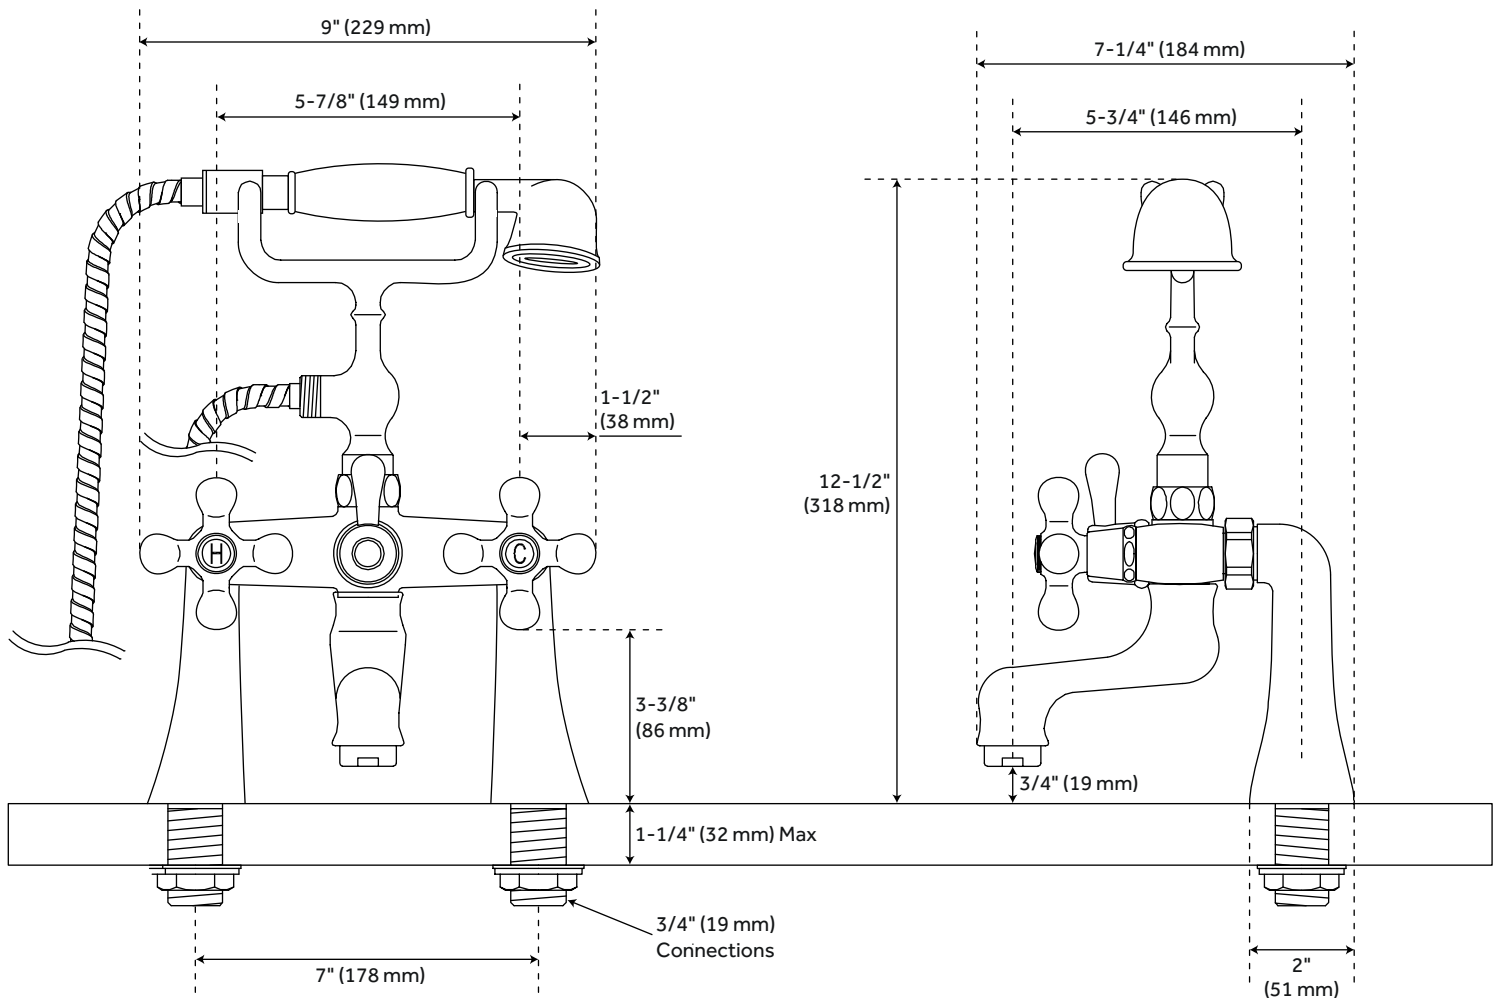

## FEATURES

Installation Type: Deck Mount  
Features: Hand Shower Included  
Design: Traditional  
Width: 7-1/4"  
Height: 12-1/2"  
Base Plate Diameter: 2"  
Assembly Required: No  
Faucet Centers: 7"  
Drain Included: No  
Handle Type: Cross  
Hand Shower Hose Length: 59"  
Hand Shower Style: Telephone  
Diverter Included: Yes  
Height To Spout: 3/4"  
Spout Reach: 4-1/2"  
Ceramic Disc Cartridges: Yes  
Hot and Cold Indicators: Yes  
Handle Material: Metal  
Max. Deck Thickness: 1-1/4"  
Tub Faucet Material: Metal  
Spout Width: 1"

# BARLOW DECK MOUNT TUB FAUCET AND HAND SHOWER WITH METAL CROSS HANDLES

SKU: 927727

Code: SH414695, SH405705, SH405706

## ADDITIONAL FEATURES

- Handshower has a maximum flow rate of 2.0 gpm (gallons per minute).

REVISED 3/17/2023

# BARLOW DECK-MOUNT TUB FAUCET AND HAND SHOWER - METAL CROSS HANDLES

SKU: 927727

All dimensions and specifications are nominal and may vary. Use actual products for accuracy in critical situations.