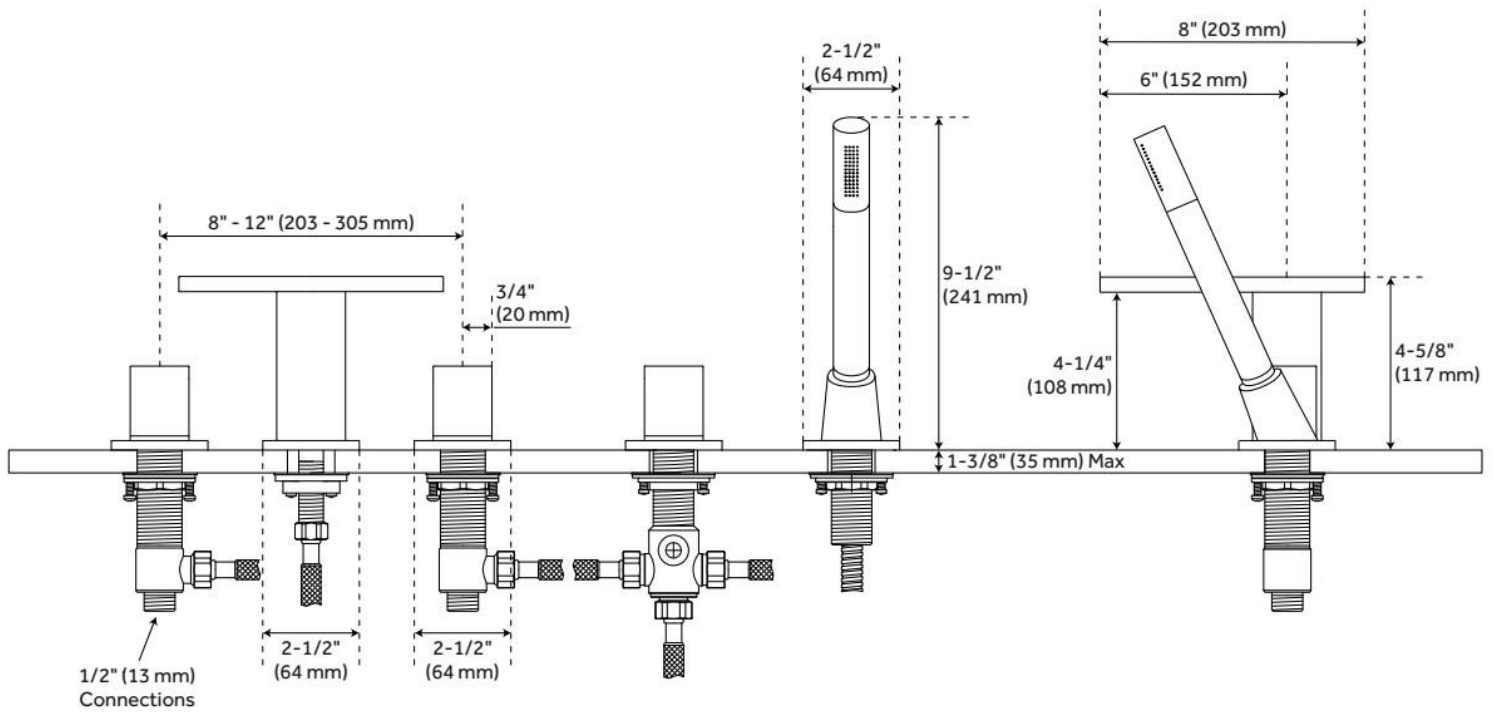

KNOX ROMAN WATERFALL TUB FAUCET AND HAND SHOWER

SKU: 927729

Code: SH405708, SH405373

FEATURES

Material: Metal construction for strength and durability

Installation Type: Deck Mount

Flow Rate: 4.28 gpm (13.6 L/min) @ 20 psi

Hand Shower Flow Rate: 1.8 gpm (6.8 L/min) @ 80 psi

Spray Type: Full

Cartridge Type: Ceramic Disc

Swivel Spout: No

IAPMO, ASME A112.18.1/CSA B125.1, LISTED ID: 526061, 526062

ADDITIONAL FEATURES

- Includes waterfall faucet, temperature control knob, diverter and hand shower.
- Faucet can be installed with variable centers from 8" - 12"

REVISED 5/13/2024

KNOX ROMAN WATERFALL TUB FAUCET AND HAND SHOWER

SKU: 927729

Code: SH405708, SH405373

REVISED 5/13/2024