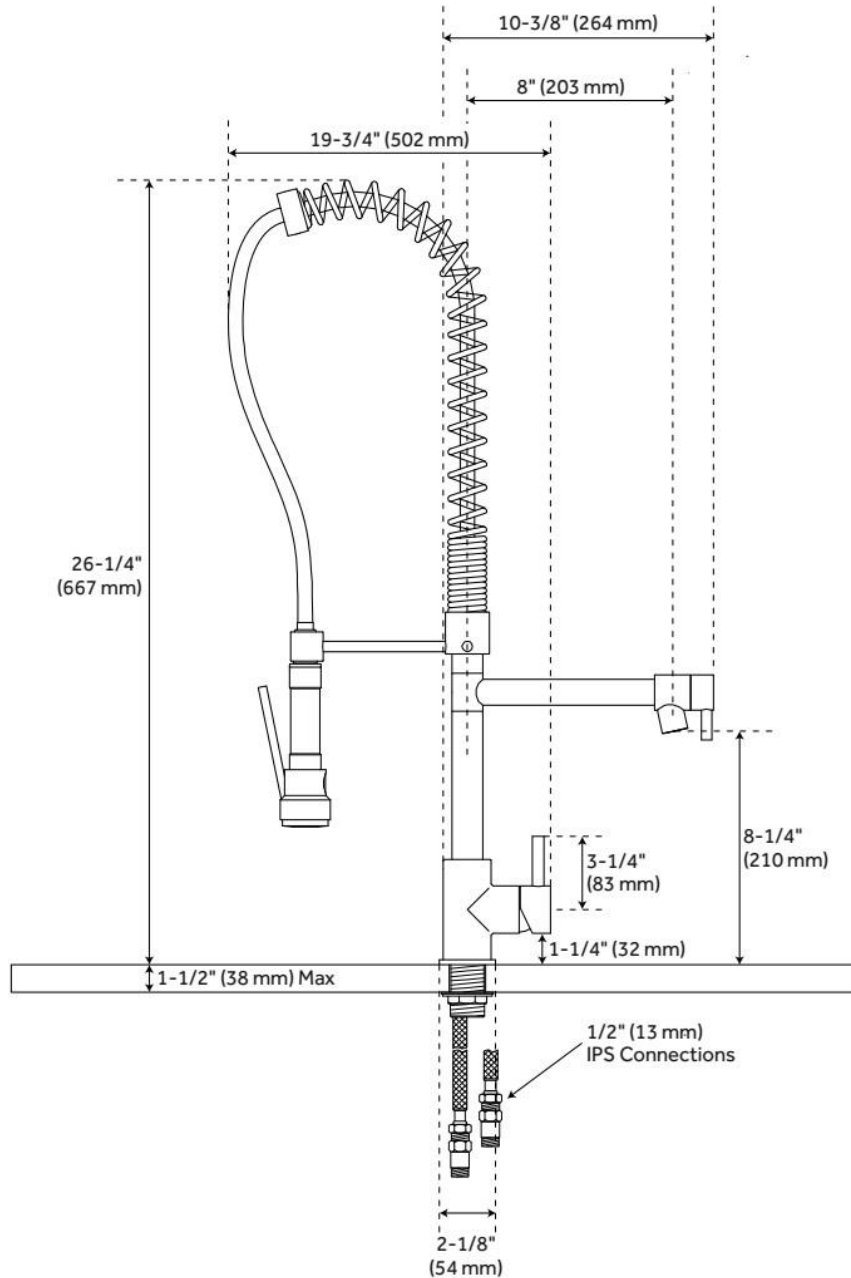

LEVI KITCHEN FAUCET WITH PULL-DOWN SPRING SPOUT

SKU: 927733

Code: SH405689, SH405688, SH414709, SH416216

FEATURES

Material: Metal construction for strength and durability

Faucet Centers: Single-Hole

Installation Type: Single-Hole

Flow Rate: 1.8 gpm (6.8 L/min) @ 60 psi

Spray Type: Stream, Full

Cartridge Type: Ceramic Disc

Swivel Spout: Yes

ASME A112.18.1/CSA B125.1, NSF/ANSI 372, NSF/ANSI 61, NSF/ANSI/CAN 61, NSF/ANSI/CAN 61-9:Q≤1, Massachusetts Accepted, LISTED ID: SH349700**, 507074, 507075

ADDITIONAL FEATURES

- Made of high quality materials.
- Metal handle.
- Stainless steel spring.
- Control knob on faucet allows for main to be left on at a constant temperature while preventing excessive water use from faucet itself.

REVISED 1/29/2025

LEVI KITCHEN FAUCET WITH PULL-DOWN SPRING SPOUT

SKU: 927733

Code: SH405689, SH405688, SH414709, SH416216

REVISED 1/29/2025