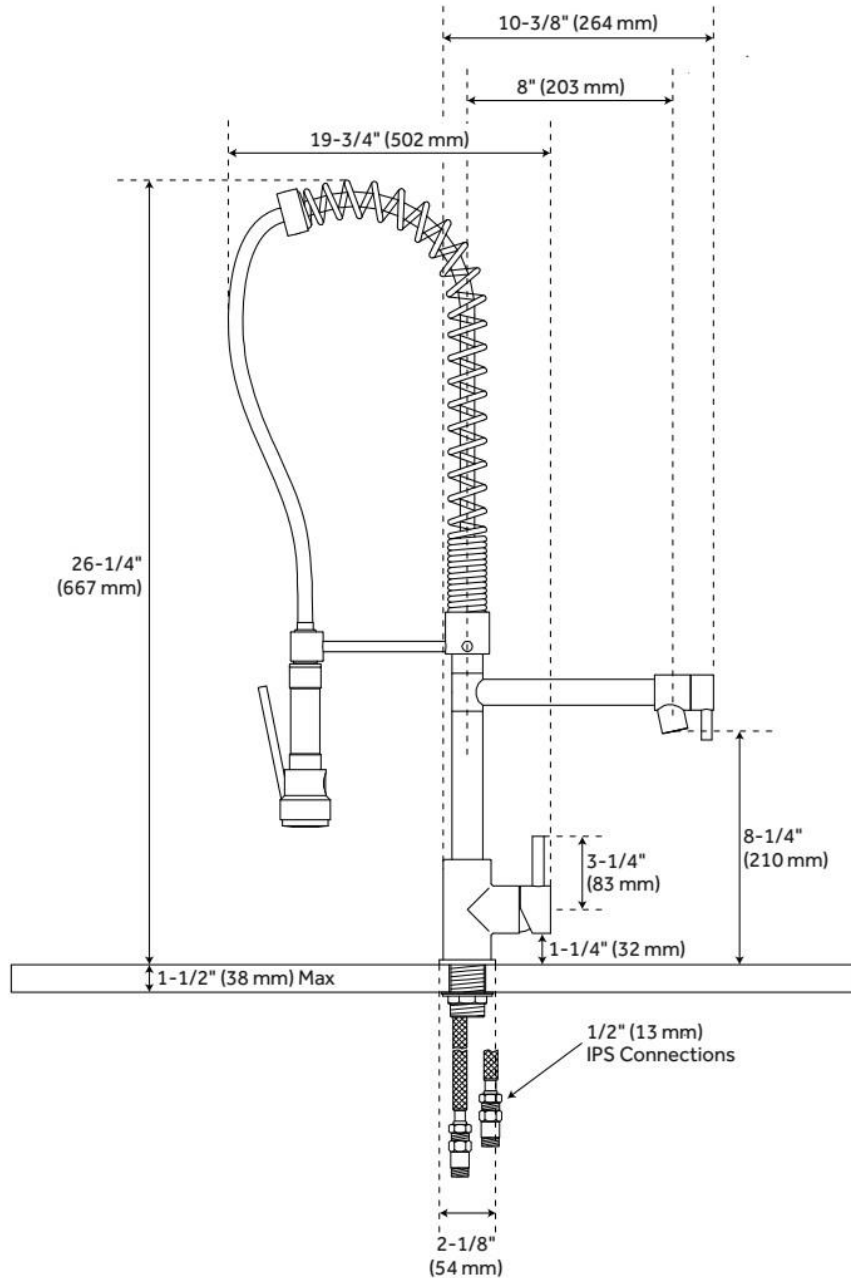

# LEVI KITCHEN FAUCET WITH PULL-DOWN SPRING SPOUT

SKU: 927733

Code: SH405689, SH405688, SH414709, SH416216

## FEATURES

Material: Metal construction for strength and durability

Installation Type: Single-Hole

Flow Rate: 1.8 gpm (6.8 L/min) @ 60 psi

Spray Type: Stream

Cartridge Type: Ceramic Disc

Swivel Spout: Yes

ASME A112.18.1/CSA B125.1, NSF/ANSI 372, NSF/ANSI 61, NSF/ANSI/CAN 61, NSF/ANSI/CAN 61-9:Q≤1, Massachusetts Accepted, LISTED ID: 507073, 507072, 507074, 507075

## ADDITIONAL FEATURES

- Made of high quality materials.
- Metal handle.
- Stainless steel spring.
- Control knob on faucet allows for main to be left on at a constant temperature while preventing excessive water use from faucet itself.

# LEVI KITCHEN FAUCET WITH PULL-DOWN SPRING SPOUT

SKU: 927733

Code: SH405689, SH405688, SH414709, SH416216

REVISED 5/21/2024