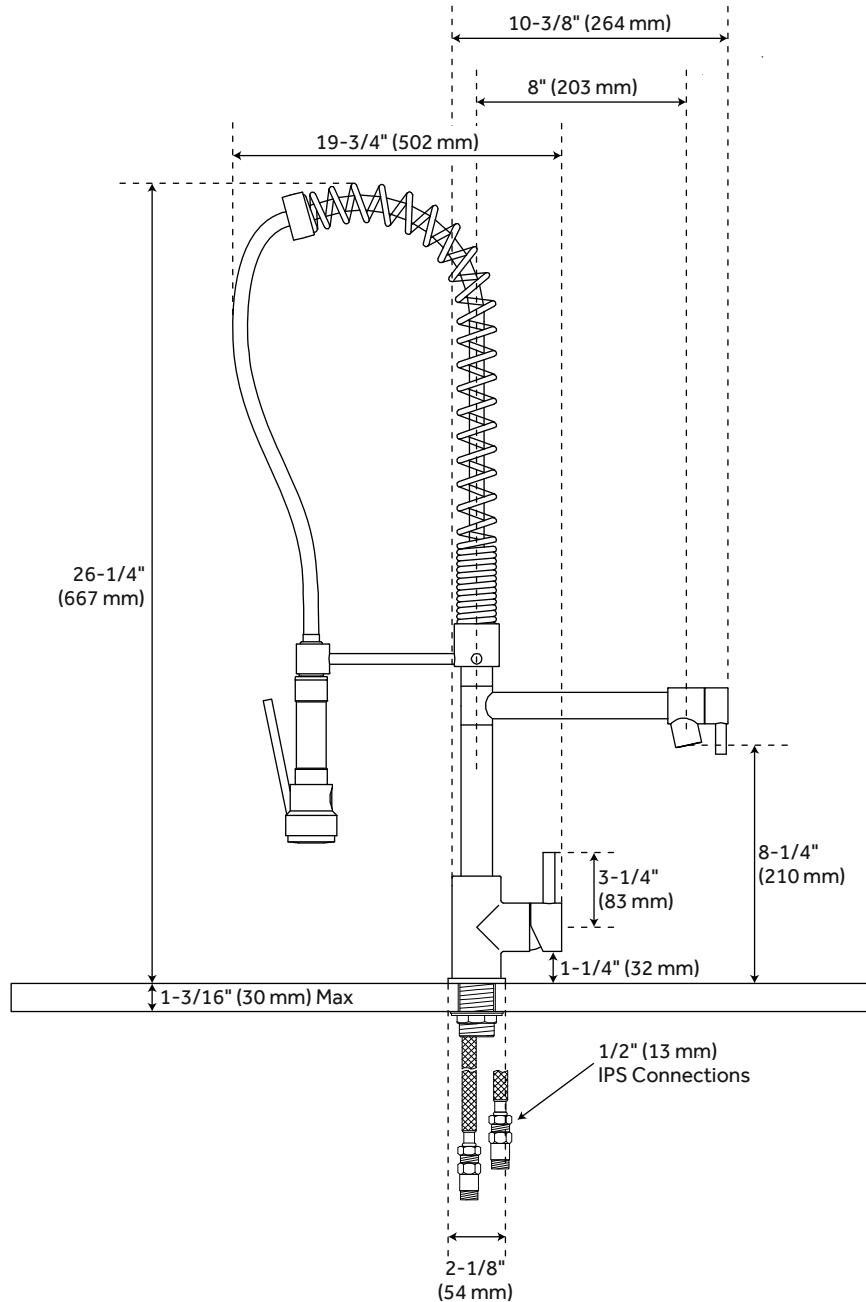

LEVI KITCHEN FAUCET WITH PULL-DOWN SPRING SPOUT

All dimensions and specifications are nominal and may vary. Use actual products for accuracy in critical situations.