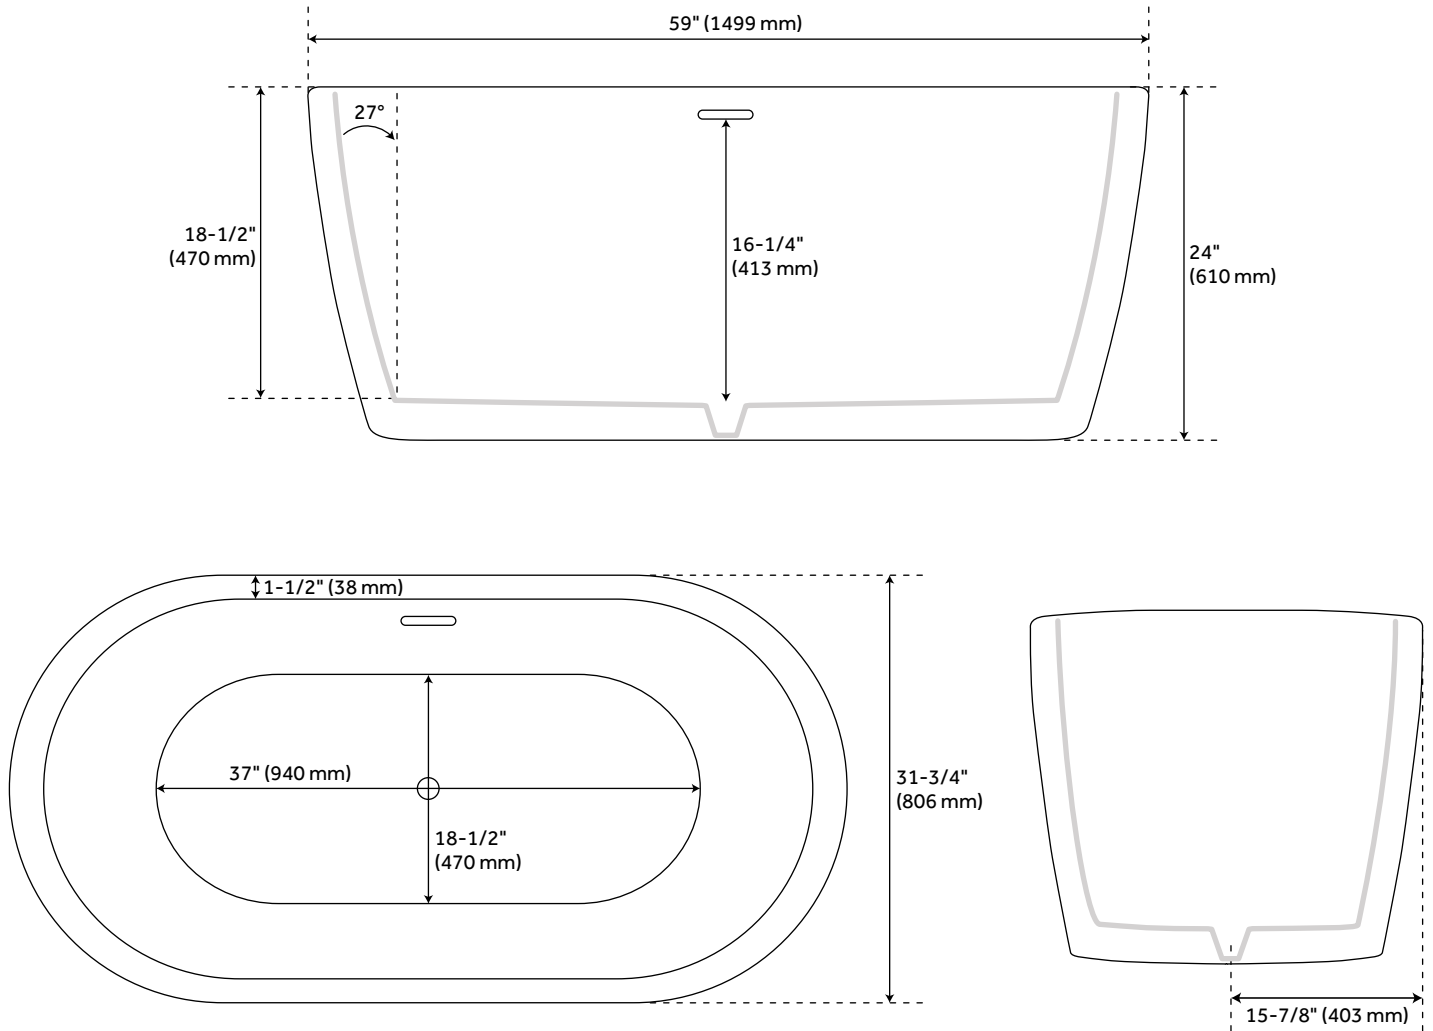

59" EDEN ACRYLIC FREESTANDING TUB

SKU: 927760-59
Code: SH479962

FEATURES

Design: Modern
Product Finish: White
Material: acrylic
Length: 59"
Width: 31-3/4"
Height: 24"
Overflow Hole: true
Water Depth To Overflow: 16-1/4"
Exterior Treatment: Smooth
Interior Treatment: Smooth
Faucet Included: No
Shape: Oval
Tub Overflow: Yes
Tub Material: Acrylic
Tub Interior Length: 37"
Tub Interior Width: 18-1/2"
Tap Deck: No
Faucet Drillings: No Drillings
Water Capacity (Gallons): 47
Built-In Adjusters: Yes
Tub Weight Uncrated (lbs): 105
Tub Weight Crated (lbs): 215

REVISED 3/27/2023

59" EDEN ACRYLIC FREESTANDING TUB

SKU: 927760-59

Code: SH479962

ADDITIONAL FEATURES

- All dimensions are ($\pm 1/2$ ").
- Formed of two acrylic sheets, the air between acting as thermal insulator.
- Overflow option includes a Standard overflow which remains open to allow water into the drain.
- Insulation option: increases heat retention and prevents condensation due to water and air temperature fluctuations.
- Optional Quick Connect Drop-In Drain Kit Includes:
 - Floor Plate, 1-1/2" PVC Pipe, 2" x 1-1/2" Trap Adapters, 1 Brass Threaded, 1 Brass Unthreaded Tailpiece and Plug.
 - Installs above your subfloor, but underneath your cement floor or tile, so you do not need access below the fixture.

REVISED 3/27/2023

59" EDEN ACRYLIC FREESTANDING TUB

SKU: 927760-59

All dimensions and specifications are nominal and may vary. Use actual products for accuracy in critical situations.