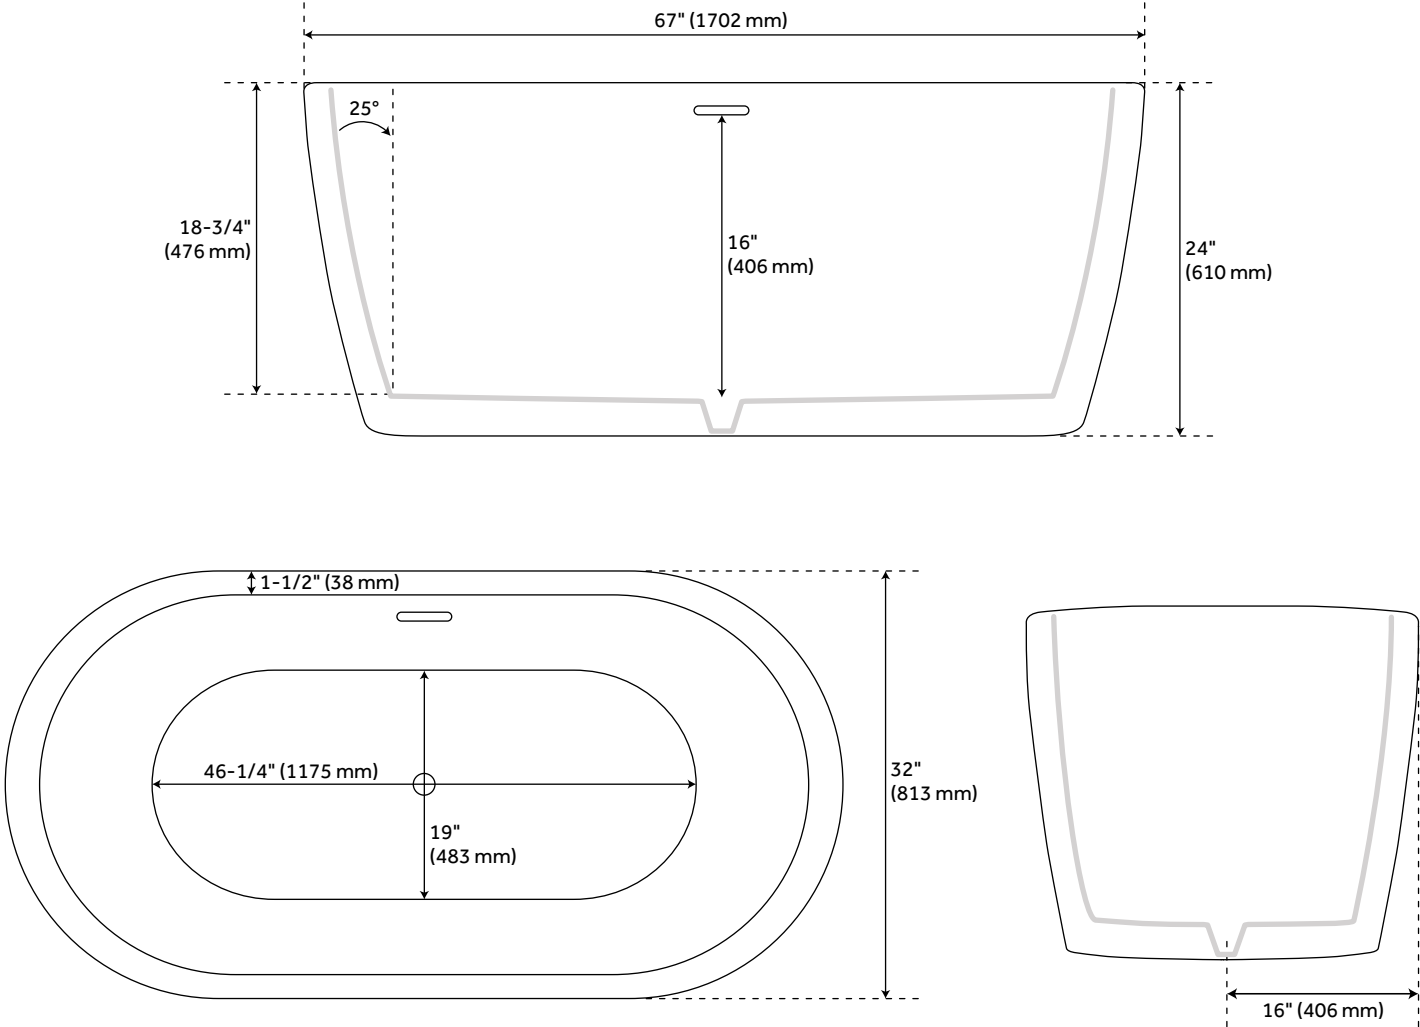

67" EDEN ACRYLIC FREESTANDING TUB - MATTE WHITE

SKU: 927760-67M

All dimensions and specifications are nominal and may vary. Use actual products for accuracy in critical situations.