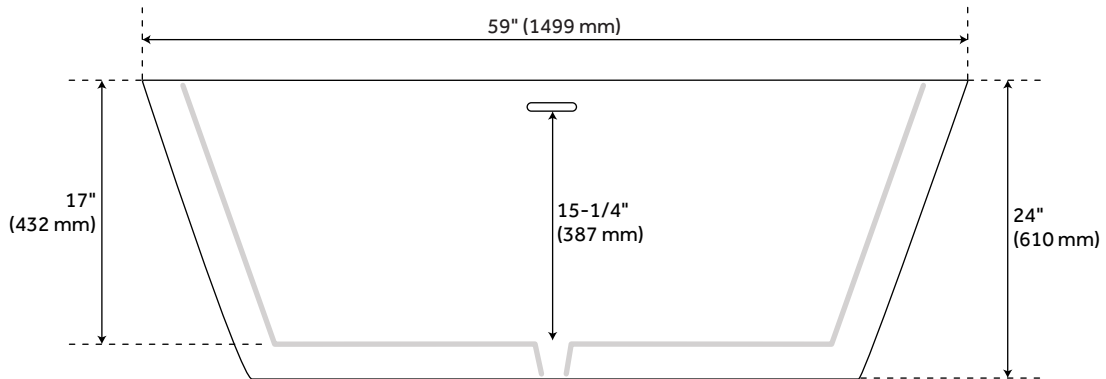

59" EATON ACRYLIC FREESTANDING AIR TUB

SKU: 927761-59-AIR

All dimensions and specifications are nominal and may vary. Use actual products for accuracy in critical situations.