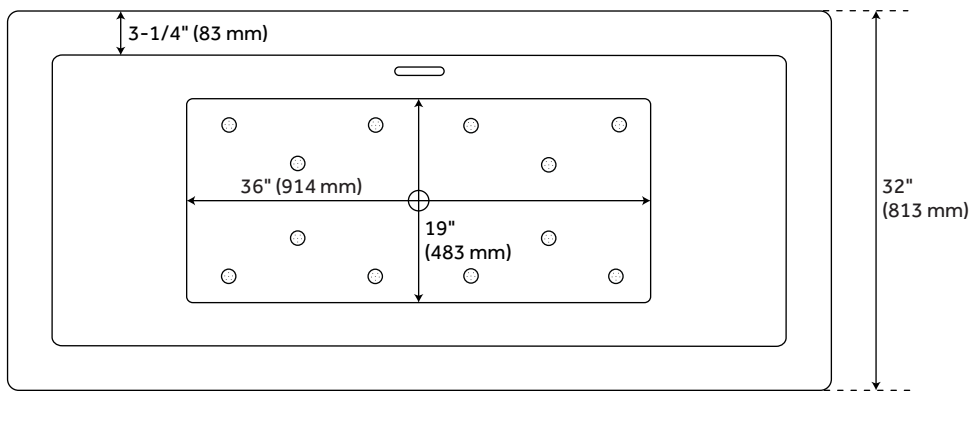

59" EATON ACRYLIC FREESTANDING AIR TUB

SKU: 927761-59-AIR

All dimensions and specifications are nominal and may vary. Use actual products for accuracy in critical situations.