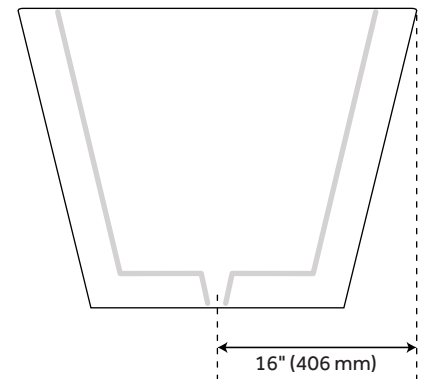

59" EATON ACRYLIC FREESTANDING AIR TUB

SKU: 927761-59-AIR

All dimensions and specifications are nominal and may vary. Use actual products for accuracy in critical situations.