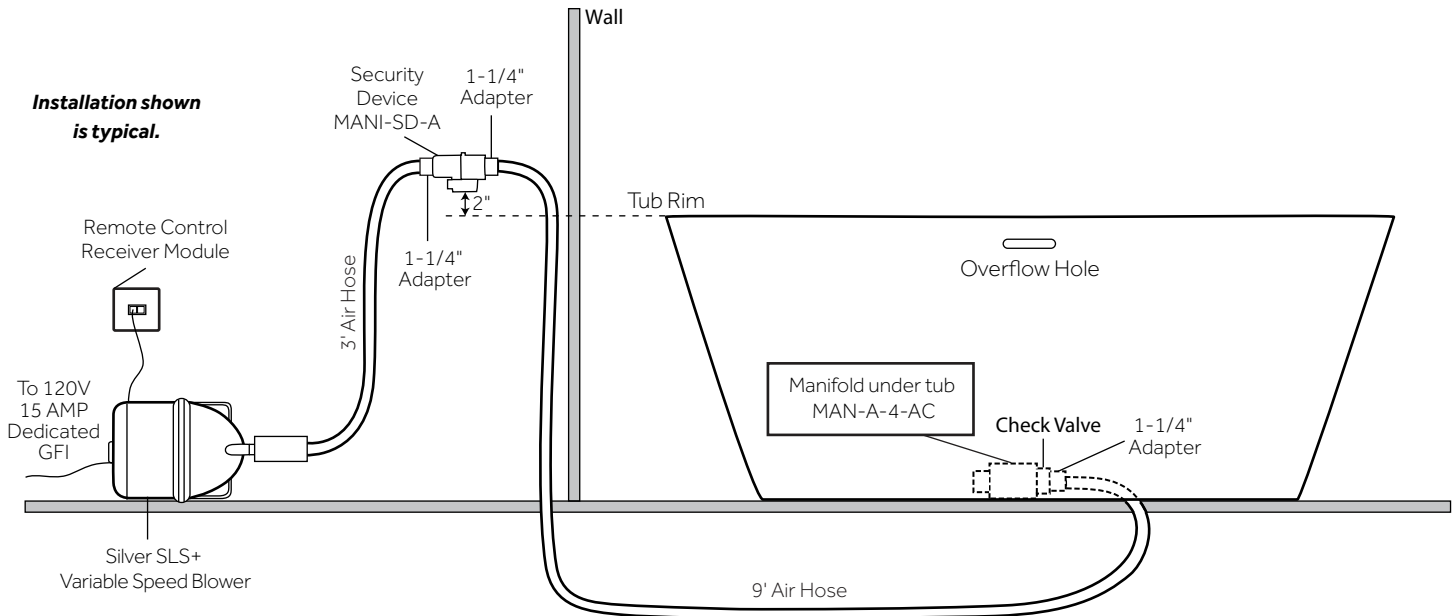

59" EATON ACRYLIC FREESTANDING AIR TUB

SKU: 927761-59-AIR

COMPONENTS LIST

- BM-TWP BALL CHECK VALVE JETS
- MANI-SD-A SECURITY DEVICE
- MAN-A-4-AC MANIFOLD
- SILVER SLS+ VARIABLE SPEED BLOWER

INSTALLATION

Install blower behind a wall (with an access panel) or in a closet. Blower can also be installed under floor. Ensure the security device, MANI-DS-A, is at least:

- 2" Above the tub rim

Security device and hose can be mounted in wall

REMOTE CONTROL

- CG+/RTC-SENSOR-WP
- 12 – 15 YEAR BATTERY LIFE

INSIDE OF BATH

- (12) MAXI AIR JETS WITH 24 OPENINGS

All dimensions and specifications are nominal and may vary. Use actual products for accuracy in critical situations.