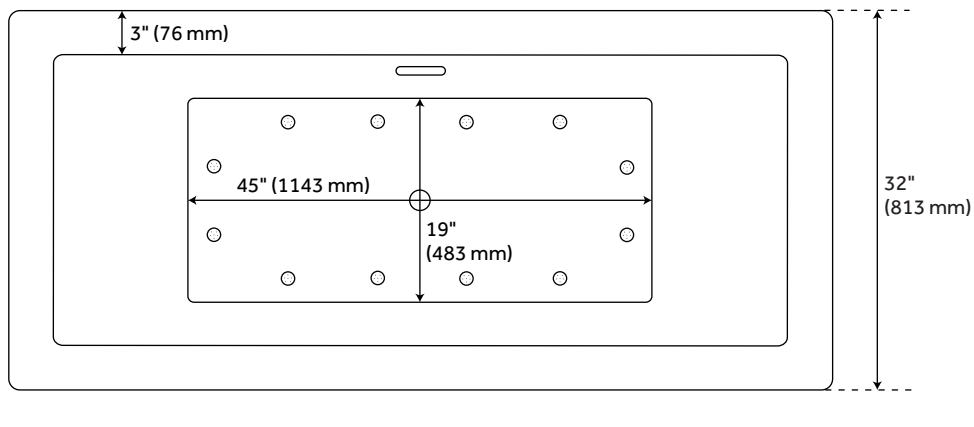

67" EATON ACRYLIC FREESTANDING AIR TUB

SKU: 927761-67-AIR

All dimensions and specifications are nominal and may vary. Use actual products for accuracy in critical situations.