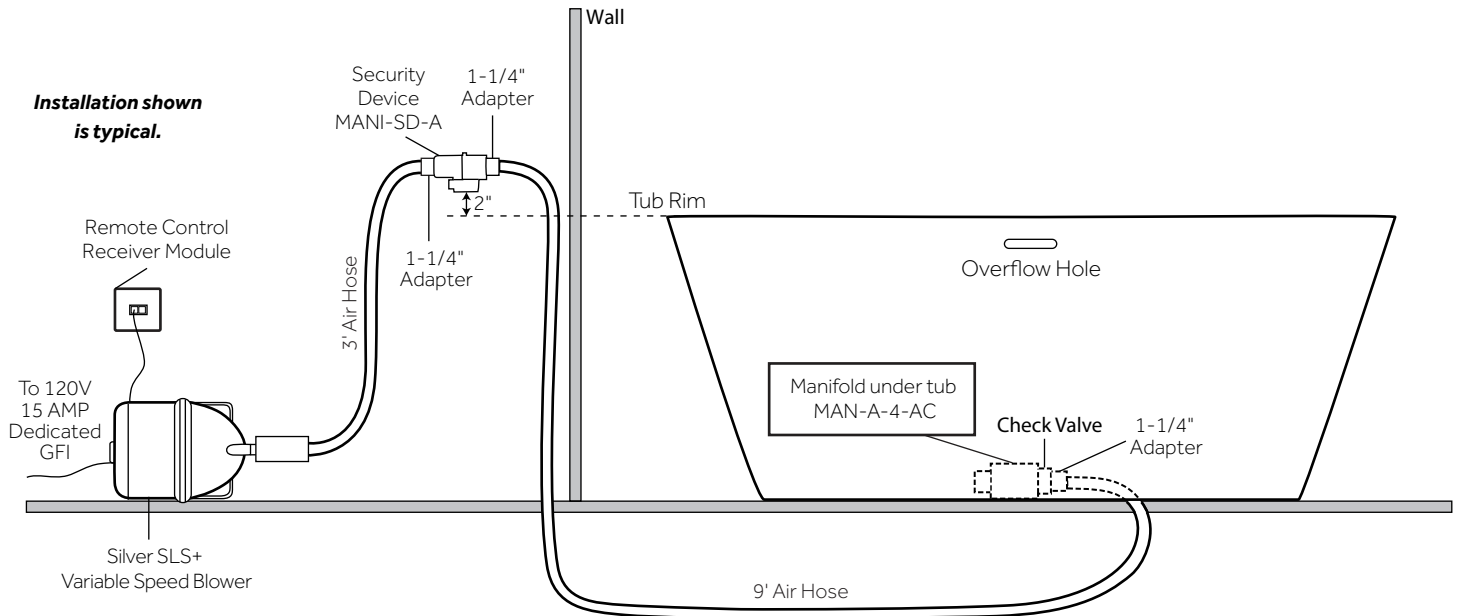

67" EATON ACRYLIC FREESTANDING AIR TUB

SKU: 927761-67-AIR

COMPONENTS LIST

- BM-TWP BALL CHECK VALVE JETS
- MANI-SD-A SECURITY DEVICE
- MAN-A-4-AC MANIFOLD
- SILVER SLS+ VARIABLE SPEED BLOWER

INSTALLATION

Install blower behind a wall (with an access panel) or in a closet. Blower can also be installed under floor. Ensure the security device, MANI-DS-A, is at least:

- 2" Above the tub rim

Security device and hose can be mounted in wall

REMOTE CONTROL

- CG+/RTC-SENSOR-WP
- 12 – 15 YEAR BATTERY LIFE

INSIDE OF BATH

- (12) MAXI AIR JETS WITH 24 OPENINGS

All dimensions and specifications are nominal and may vary. Use actual products for accuracy in critical situations.