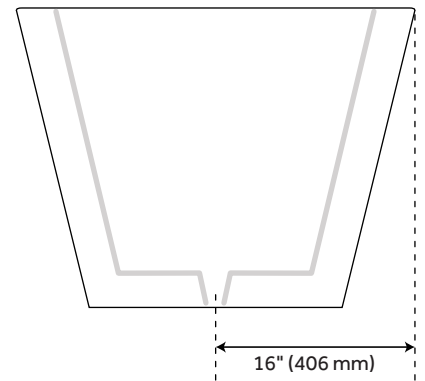

67" EATON ACRYLIC FREESTANDING AIR TUB

SKU: 927761-67-AIR

All dimensions and specifications are nominal and may vary. Use actual products for accuracy in critical situations.