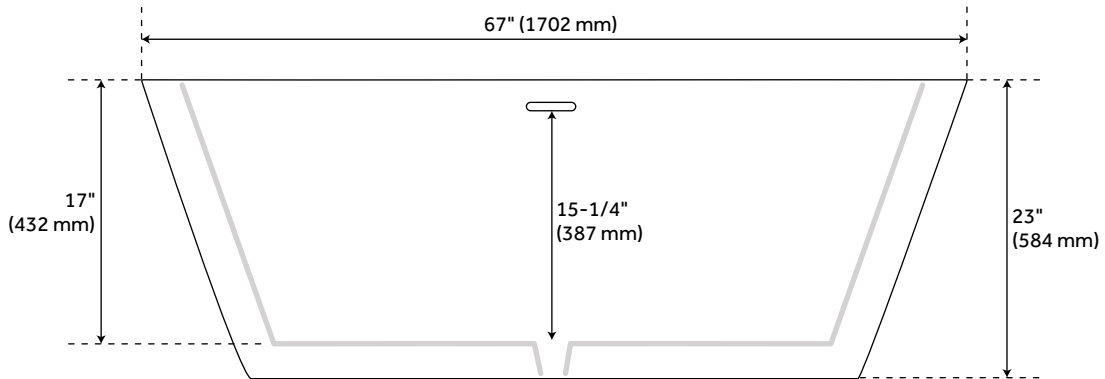

67" EATON ACRYLIC FREESTANDING AIR TUB

SKU: 927761-67-AIR

All dimensions and specifications are nominal and may vary. Use actual products for accuracy in critical situations.