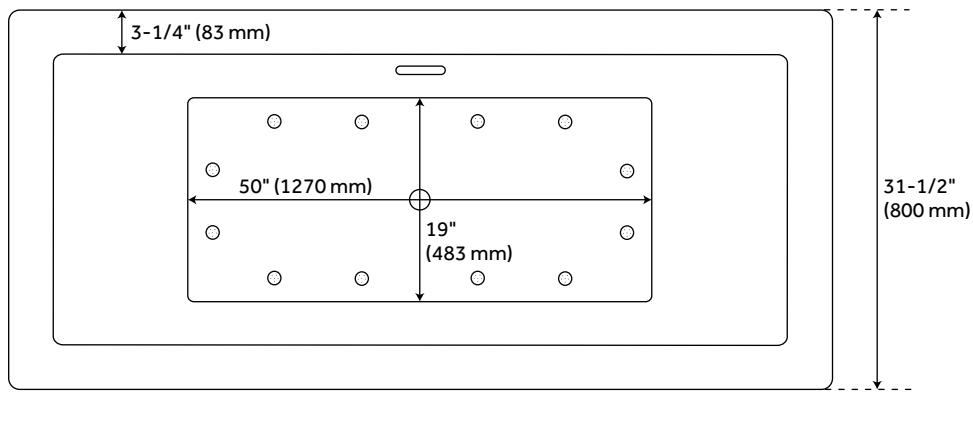

71" EATON ACRYLIC FREESTANDING AIR TUB

SKU: 927761-71-AIR

All dimensions and specifications are nominal and may vary. Use actual products for accuracy in critical situations.