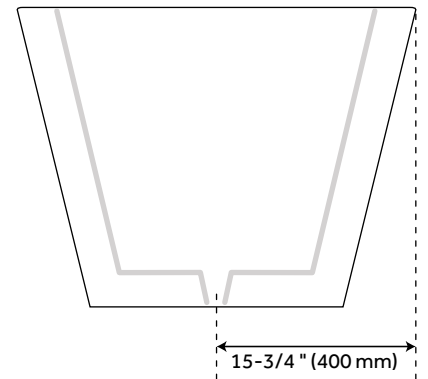

71" EATON ACRYLIC FREESTANDING AIR TUB

SKU: 927761-71-AIR

All dimensions and specifications are nominal and may vary. Use actual products for accuracy in critical situations.