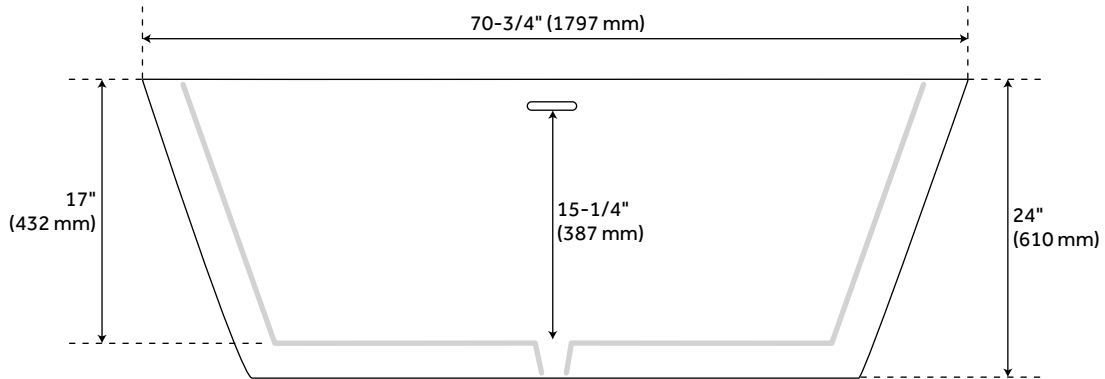

71" EATON ACRYLIC FREESTANDING AIR TUB

SKU: 927761-71-AIR

All dimensions and specifications are nominal and may vary. Use actual products for accuracy in critical situations.