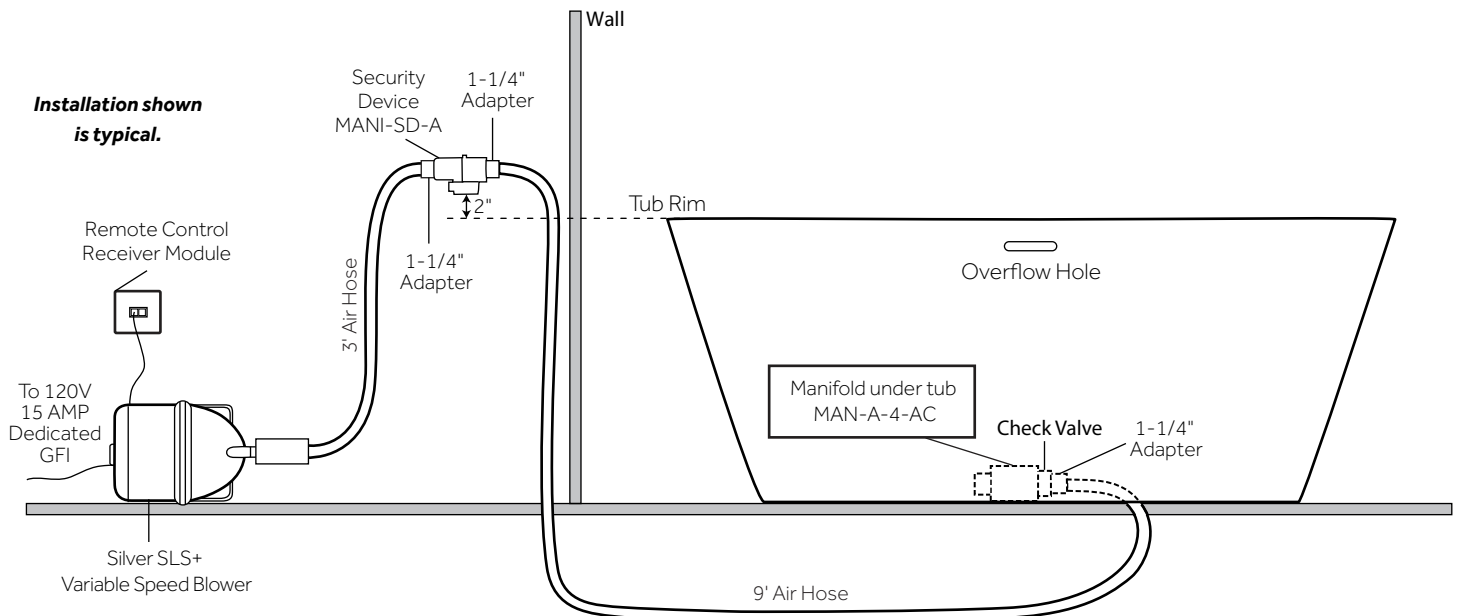

71" EATON ACRYLIC FREESTANDING AIR TUB

SKU: 927761-71-AIR

COMPONENTS LIST

- BM-TWP BALL CHECK VALVE JETS
- MANI-SD-A SECURITY DEVICE
- MAN-A-4-AC MANIFOLD
- SILVER SLS+ VARIABLE SPEED BLOWER

INSTALLATION

Install blower behind a wall (with an access panel) or in a closet. Blower can also be installed under floor. Ensure the security device, MANI-DS-A, is at least:

- 2" Above the tub rim

Security device and hose can be mounted in wall

REMOTE CONTROL

- CG+/RTC-SENSOR-WP
- 12 – 15 YEAR BATTERY LIFE

INSIDE OF BATH

- (12) MAXI AIR JETS WITH 24 OPENINGS

All dimensions and specifications are nominal and may vary. Use actual products for accuracy in critical situations.